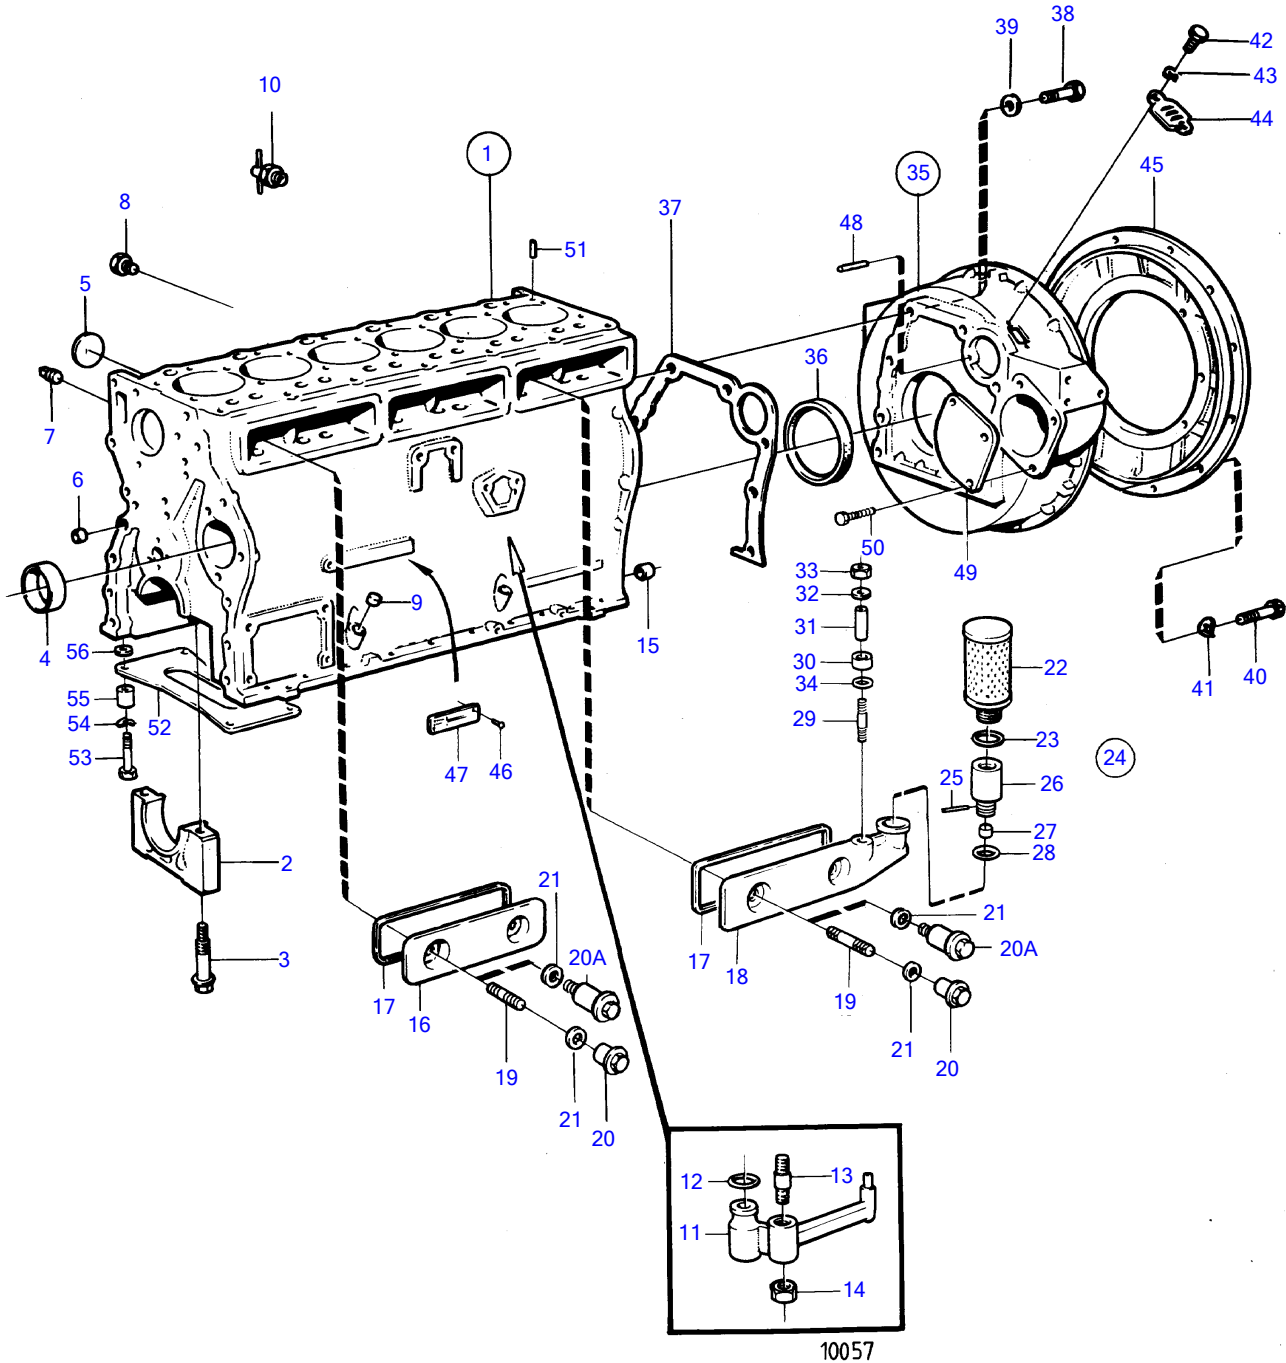

TAMD41A

## TAMD41A

REF	PART NO.	QTY	DESCRIPTION	SEE SEC.	NOTES
1	838610	1	Cylinder block		
	860249	1	Cylinder block		
2		7	• bearing cap	19418	
3	1542416	14	• Screw		
4	1542067	7	• Camshaft bushing	19422	
5	463905	5	• Expansion plug		
6	955083	4	• Cap plug		
7	952077	2	Plug		
8	191026	5	Plug		
9	955082	1	Cap plug		
10	947893	1	Shut-off cock		
11	1542320	6	Oil jet		
12	955981	6	O-ring		
13	1542380	6	Stud		
14	946035	6	Lock nut		
15	415311	3	Guide sleeve		
16	1542050	2	Inspection lid		
17	1542052	3	Sealing		
18	(838763)	1	Crankcase ventilatio		Obsolete part
19	924075	6	Stud		Early type
20	1542286	6	Cap nut		Early type
20A	859447	6	Shoulder screw		Late type
21	469846	6	Sealing ring		
22	843736	1	Filter		Repl by 876069
	876069	1	Filter		
23	843449	1	• Gasket		
24	858256	1	Check valve		
25	951971	1	Spring pin		
26	858235	1	Check valve		
27	181501	1	Ball		
28	843449	1	Gasket		
29	924058	1	Stud		
30	842972	1	Valve disc		
31	(834678)	1	Spacer sleeve		Obsolete part
32	960139	1	Washer		
33	949278	1	Flange lock nut		
34	858570	1	Sealing		
35	858164	1	Flywheel housing		
36	860431	1	Sealing ring		(1542204)
37	829487	1	Gasket		
38	965185	6	Flange screw		L=40mm
	965220	2	Flange screw		L=45mm
39	941908	8	Spring washer		
40	946752	10	Flange screw		
41	941908	10	Spring washer		
42	955269	2	Hexagon screw		
43	941906	2	Spring washer		
44	407092	1	Cover		
45	858165	1	Cardboard tube		
46	950885	2	Drive screw		
47		1	engine sign		
48	404069	1	Pin		
49	423081	1	Cover		
50	946471	3	Flange screw		
51	946402	2	Grooved pin		
52		1	bracket		
53	965187	4	Flange screw		
54	941908	4	Spring washer		
55	1545160	4	Spacer sleeve		
56	1545204	4	Spacer sleeve		

7745630-21-19413

10057

Upd:2011-09-27