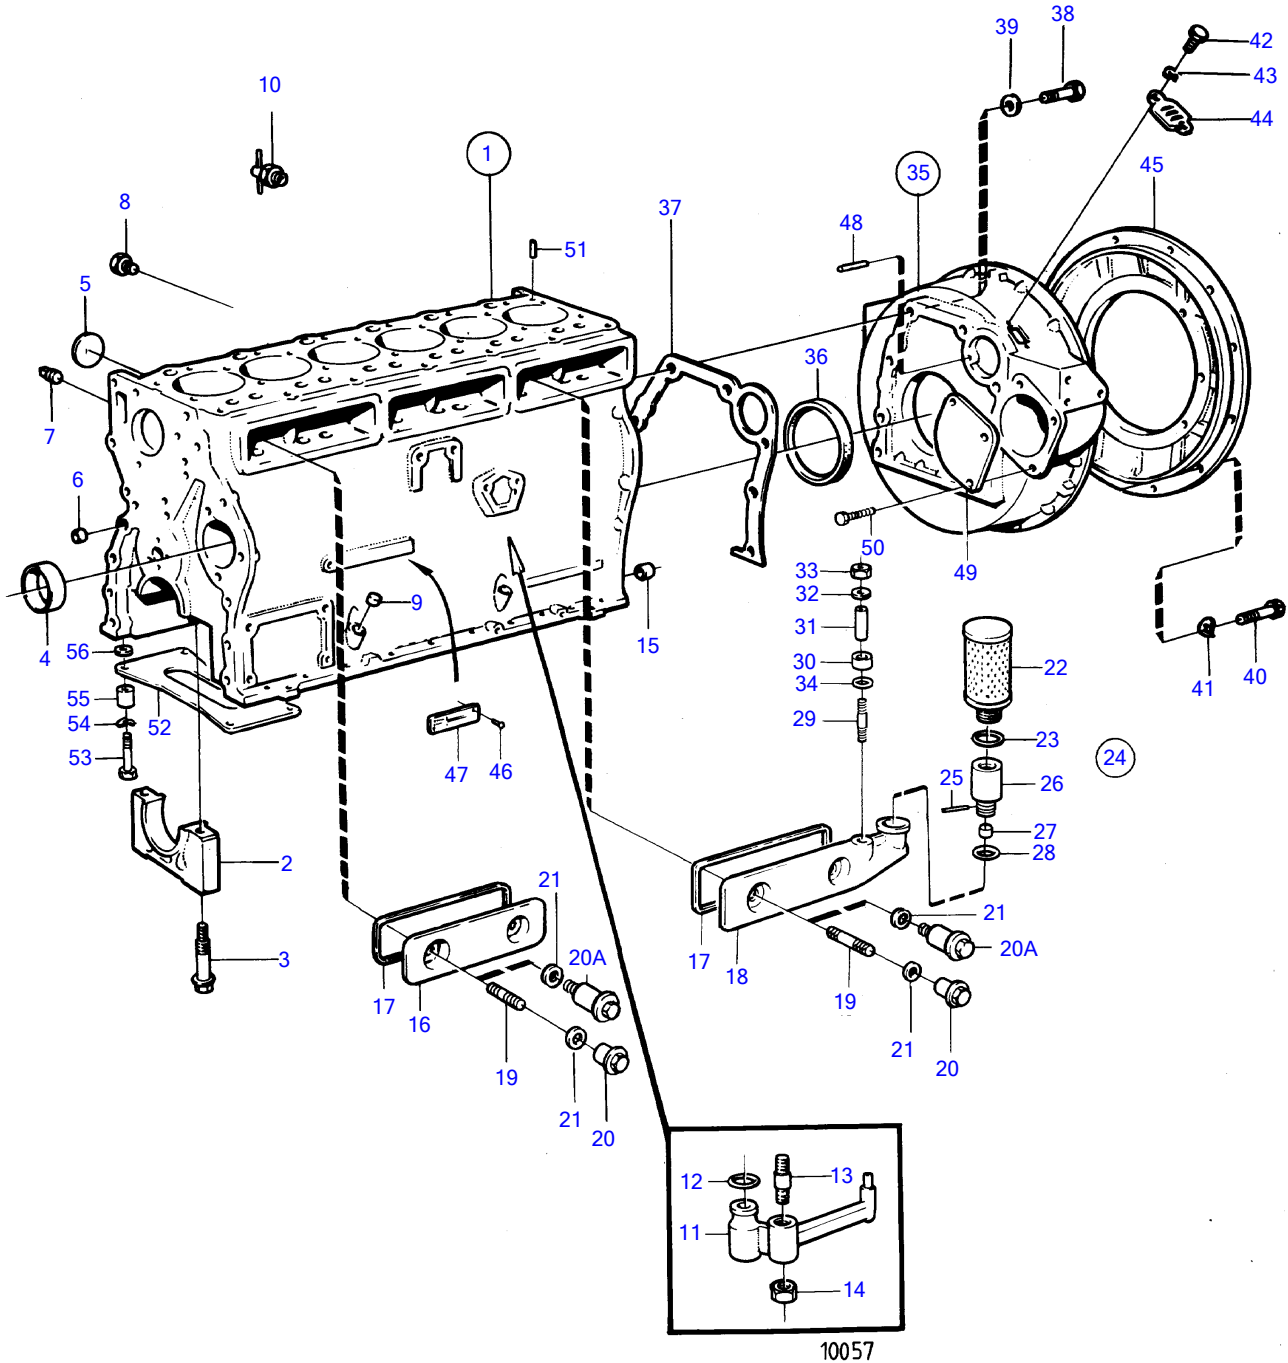

TAMD41A

## TAMD41A

REF	PART NO.	QTY	DESCRIPTION	SEE SEC.	NOTES
1	838610	1	Cylinder block		
	860249	1	Cylinder block		
2		7	• bearing cap	19418	
3	1542416	14	• Screw		
4	1542067	7	• Camshaft bushing	19422	
5	463905	5	• Expansion plug		
6	955083	4	• Cap plug		
7	952077	2	Plug		
8	191026	5	Plug		
9	955082	1	Cap plug		
10	947893	1	Shut-off cock		
11	1542320	6	Oil jet		
12	955981	6	O-ring		
13	1542380	6	Stud		
14	946035	6	Lock nut		
15	415311	3	Guide sleeve		
16	1542050	2	Inspection lid		
17	1542052	3	Sealing		
18	(838763)	1	Crankcase ventilatio		Obsolete part
19	924075	6	Stud		Early type
20	1542286	6	Cap nut		Early type
20A	859447	6	Shoulder screw		Late type
21	469846	6	Sealing ring		
22	843736	1	Filter		Repl by 876069
	876069	1	Filter		
23	843449	1	• Gasket		
24	858256	1	Check valve		
25	951971	1	Spring pin		
26	858235	1	Check valve		
27	181501	1	Ball		
28	843449	1	Gasket		
29	924058	1	Stud		
30	842972	1	Valve disc		
31	(834678)	1	Spacer sleeve		Obsolete part
32	960139	1	Washer		
33	949278	1	Flange lock nut		
34	858570	1	Sealing		
35	858164	1	Flywheel housing		
36	860431	1	Sealing ring		(1542204)
37	829487	1	Gasket		
38	965185	6	Flange screw		L=40mm
	965220	2	Flange screw		L=45mm
39	941908	8	Spring washer		
40	946752	10	Flange screw		
41	941908	10	Spring washer		
42	955269	2	Hexagon screw		
43	941906	2	Spring washer		
44	407092	1	Cover		
45	858165	1	Cardboard tube		
46	950885	2	Drive screw		
47		1	engine sign		
48	404069	1	Pin		
49	423081	1	Cover		
50	946471	3	Flange screw		
51	946402	2	Grooved pin		
52		1	bracket		
53	965187	4	Flange screw		
54	941908	4	Spring washer		
55	1545160	4	Spacer sleeve		
56	1545204	4	Spacer sleeve		

7745630-21-19413

10057

Upd:2011-09-27