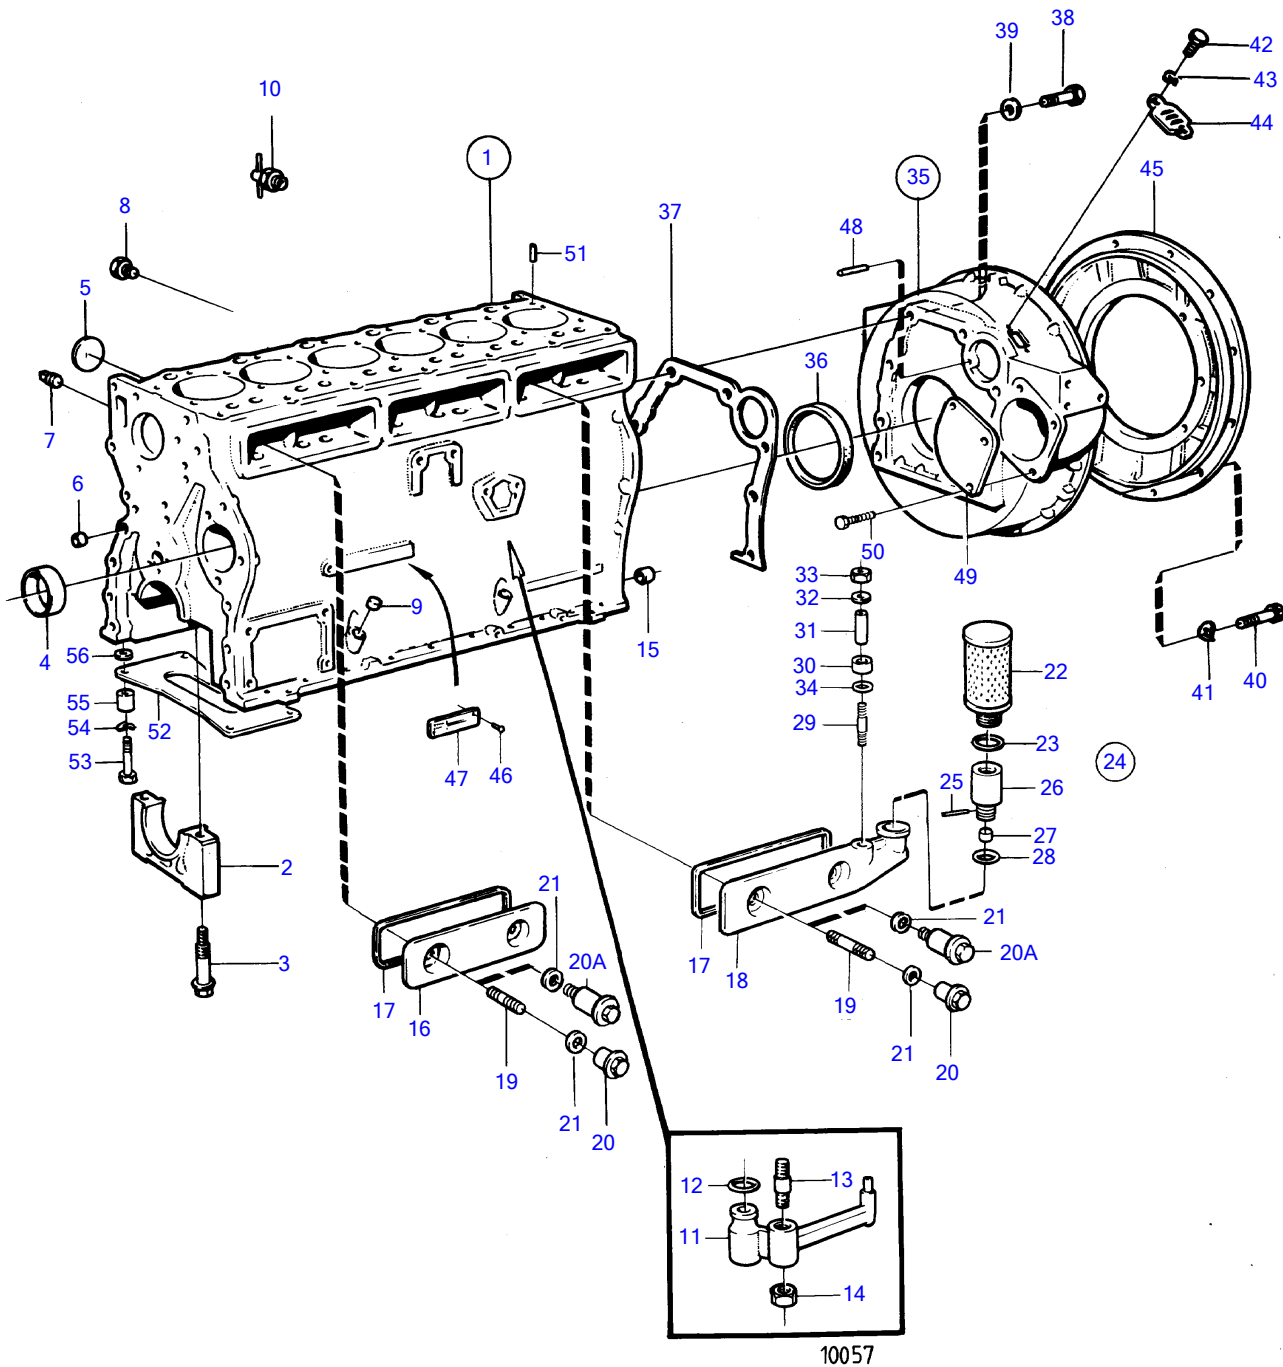

TAMD41A

TAMD41A

REF	PART NO.	QTY	DESCRIPTION	SEE SEC.	NOTES
1	838610	1	Cylinder block		
	860249	1	Cylinder block		
2		7	• bearing cap	19418	
3	1542416	14	• Screw		
4	1542067	7	• Camshaft bushing	19422	
5	463905	5	• Expansion plug		
6	955083	4	• Cap plug		
7	952077	2	Plug		
8	191026	5	Plug		
9	955082	1	Cap plug		
10	947893	1	Shut-off cock		
11	1542320	6	Oil jet		
12	955981	6	O-ring		
13	1542380	6	Stud		
14	946035	6	Lock nut		
15	415311	3	Guide sleeve		
16	1542050	2	Inspection lid		
17	1542052	3	Sealing		
18	(838763)	1	Crankcase ventilatio		Obsolete part
19	924075	6	Stud		Early type
20	1542286	6	Cap nut		Early type
20A	859447	6	Shoulder screw		Late type
21	469846	6	Sealing ring		
22	843736	1	Filter		Repl by 876069
	876069	1	Filter		
23	843449	1	• Gasket		
24	858256	1	Check valve		
25	951971	1	Spring pin		
26	858235	1	Check valve		
27	181501	1	Ball		
28	843449	1	Gasket		
29	924058	1	Stud		
30	842972	1	Valve disc		
31	(834678)	1	Spacer sleeve		Obsolete part
32	960139	1	Washer		
33	949278	1	Flange lock nut		
34	858570	1	Sealing		
35	858164	1	Flywheel housing		
36	860431	1	Sealing ring		(1542204)
37	829487	1	Gasket		
38	965185	6	Flange screw		L=40mm
	965220	2	Flange screw		L=45mm
39	941908	8	Spring washer		
40	946752	10	Flange screw		
41	941908	10	Spring washer		
42	955269	2	Hexagon screw		
43	941906	2	Spring washer		
44	407092	1	Cover		
45	858165	1	Cardboard tube		
46	950885	2	Drive screw		
47		1	engine sign		
48	404069	1	Pin		
49	423081	1	Cover		
50	946471	3	Flange screw		
51	946402	2	Grooved pin		
52		1	bracket		
53	965187	4	Flange screw		
54	941908	4	Spring washer		
55	1545160	4	Spacer sleeve		
56	1545204	4	Spacer sleeve		

7745630-21-19413

10057

Upd:2011-09-27