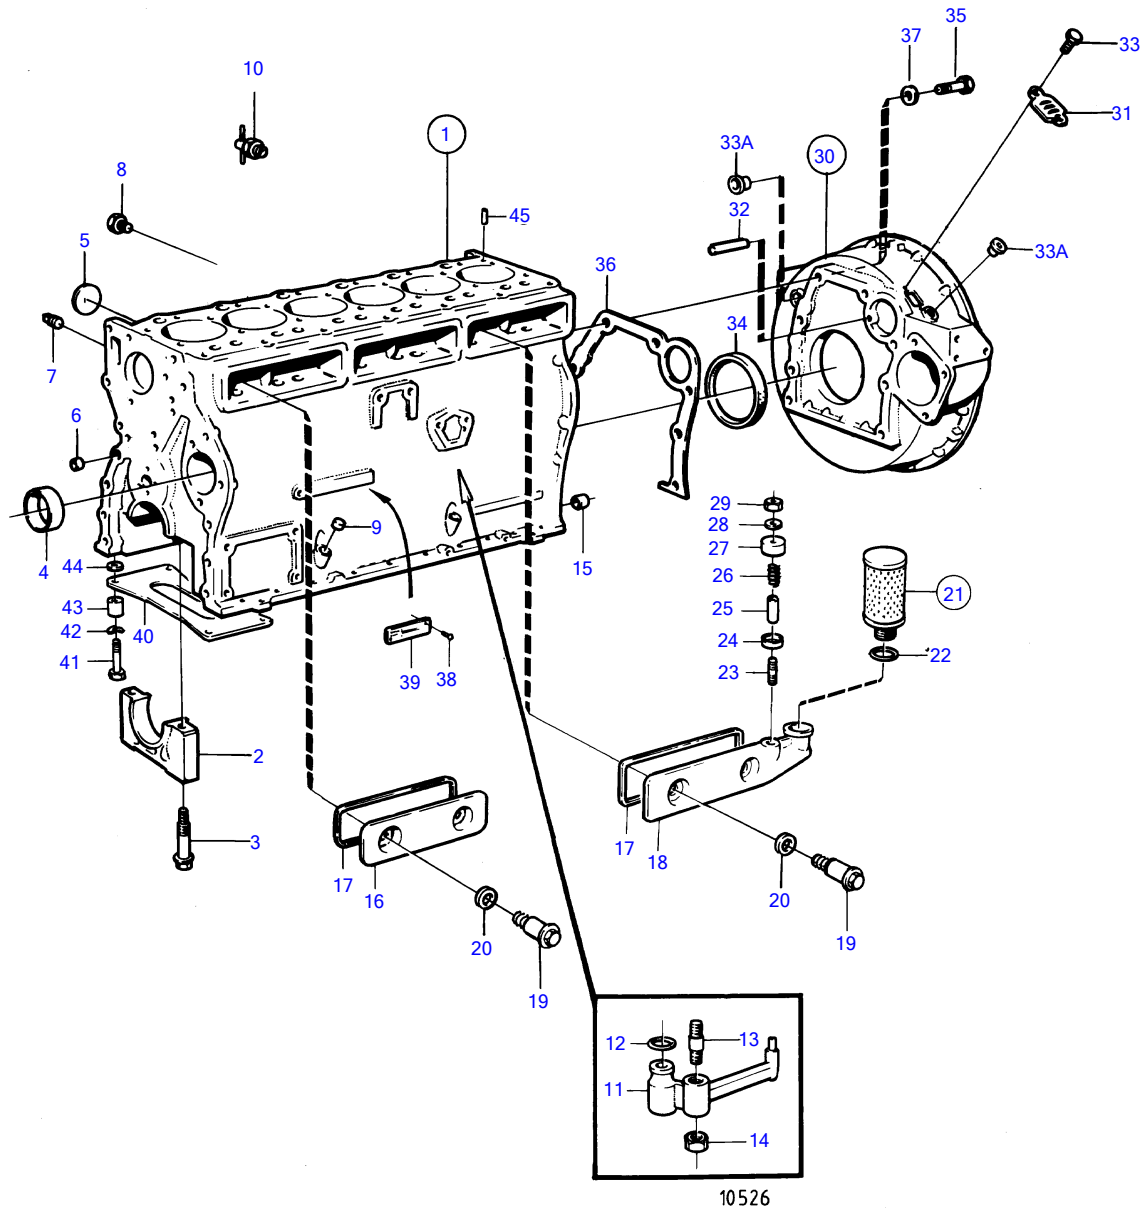

D41B, AD41B

D41B, AD41B

REF	PART NO.	QTY	DESCRIPTION	SEE SEC.	NOTES
1	860249	1	Cylinder block		
2		7	• bearing cap	19420	
3	1542416	14	• Screw		
4	1542067	7	• Camshaft bushing	19425	
5	463905	5	• Expansion plug		
6	955083	4	• Cap plug		
7	952077	2	Plug		
8	191026	5	Plug		
9	955082	1	Cap plug		
10	947893	1	Shut-off cock		
11	1542320	6	Oil jet		
12	955981	6	O-ring		
13	1542380	6	Stud		
14	946035	6	Lock nut		
15	415311	2	Guide sleeve		
16	1542050	2	Inspection lid		
17	1542052	3	Sealing		
18	(838763)	1	Crankcase ventilatio		Obsolete part
19	859447	6	Shoulder screw		
20	469846	6	Sealing ring		
21	876069	1	Filter		
22	843449	1	• Gasket		
23	924058	1	Stud		
24	842972	1	Valve disc		
25	842974	1	Spacer sleeve		
26	843905	1	Spring		
27	842975	1	Protecting casing		
28	858570	1	Sealing		
29	949278	1	Flange lock nut		
30	860291	1	Flywheel housing		Repl by 860690
	860690	1	Flywheel housing		
31	407092	1	• Cover		
32	404069	1	• Pin		
33	965175	2	• Flange screw		
33A	860926	2	• Plug		
34	860431	1	Sealing ring		
35	965185	6	Flange screw		L=40mm
	965220	2	Flange screw		L=45mm
36	829487	1	Gasket		
37	941908	8	Spring washer		
38	950885	2	Drive screw		
39		1	engine sign		
40		1	plate		
41	965187	4	Flange screw		
42	941908	4	Spring washer		
43	1545160	4	Spacer sleeve		
44	1545204	4	Spacer sleeve		
45	946402	2	Grooved pin		