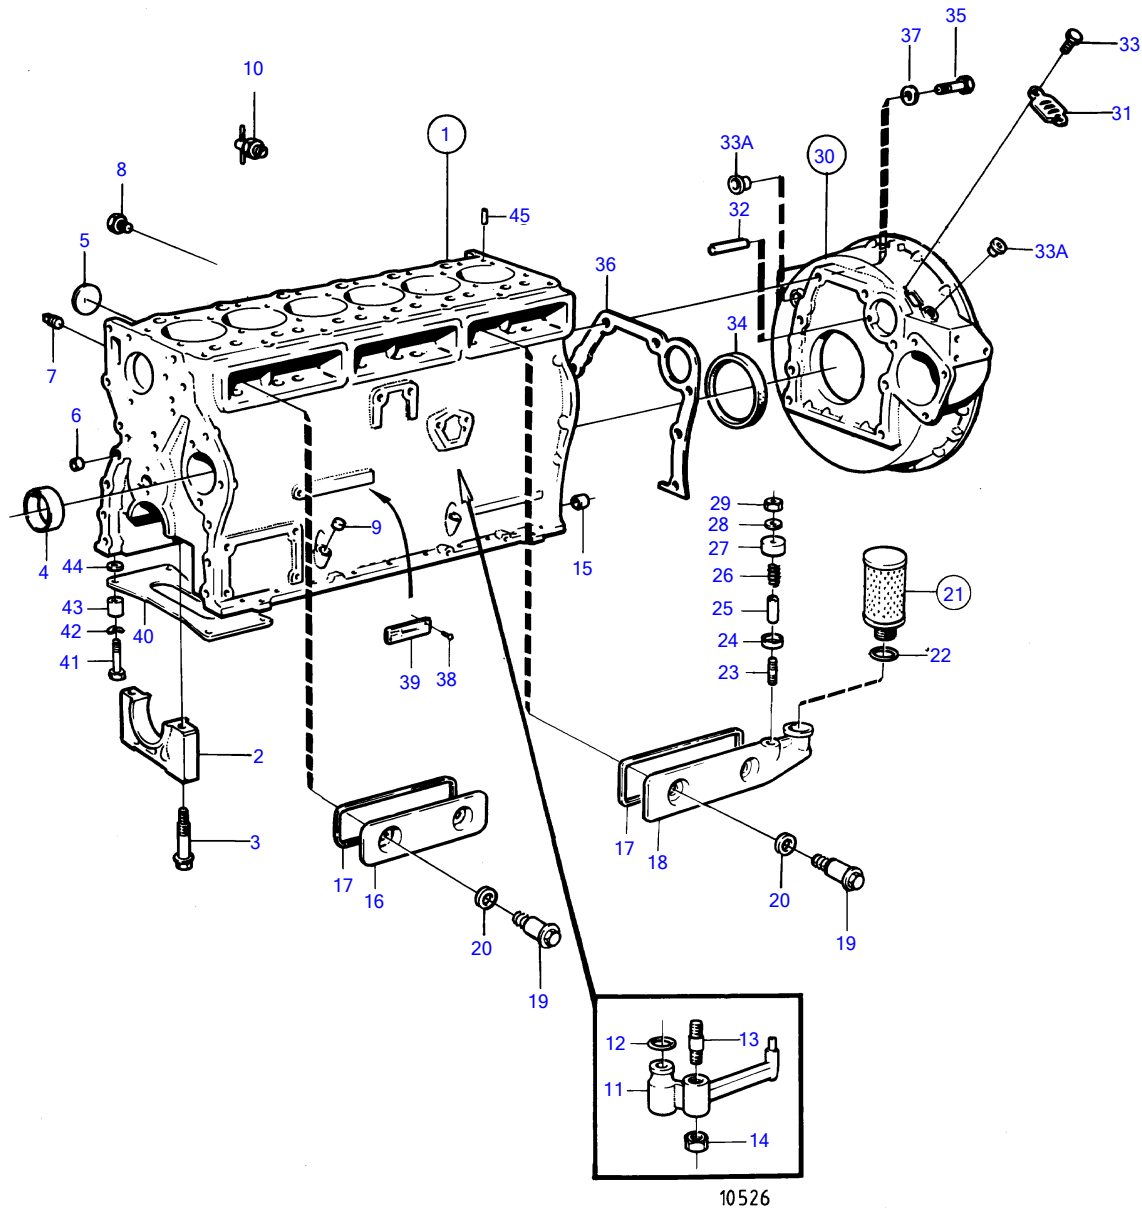

D41B, AD41B

D41B, AD41B

REF	PART NO.	QTY	DESCRIPTION	SEE SEC.	NOTES
1	860249	1	Cylinder block		
2		7	• bearing cap	19420	
3	1542416	14	• Screw		
4	1542067	7	• Camshaft bushing	19425	
5	463905	5	• Expansion plug		
6	955083	4	• Cap plug		
7	952077	2	Plug		
8	191026	5	Plug		
9	955082	1	Cap plug		
10	947893	1	Shut-off cock		
11	1542320	6	Oil jet		
12	955981	6	O-ring		
13	1542380	6	Stud		
14	946035	6	Lock nut		
15	415311	2	Guide sleeve		
16	1542050	2	Inspection lid		
17	1542052	3	Sealing		
18	(838763)	1	Crankcase ventilatio		Obsolete part
19	859447	6	Shoulder screw		
20	469846	6	Sealing ring		
21	876069	1	Filter		
22	843449	1	• Gasket		
23	924058	1	Stud		
24	842972	1	Valve disc		
25	842974	1	Spacer sleeve		
26	843905	1	Spring		
27	842975	1	Protecting casing		
28	858570	1	Sealing		
29	949278	1	Flange lock nut		
30	860291	1	Flywheel housing		Repl by 860690
	860690	1	Flywheel housing		
31	407092	1	• Cover		
32	404069	1	• Pin		
33	965175	2	• Flange screw		
33A	860926	2	• Plug		
34	860431	1	Sealing ring		
35	965185	6	Flange screw		L=40mm
	965220	2	Flange screw		L=45mm
36	829487	1	Gasket		
37	941908	8	Spring washer		
38	950885	2	Drive screw		
39		1	engine sign		
40		1	plate		
41	965187	4	Flange screw		
42	941908	4	Spring washer		
43	1545160	4	Spacer sleeve		
44	1545204	4	Spacer sleeve		
45	946402	2	Grooved pin		