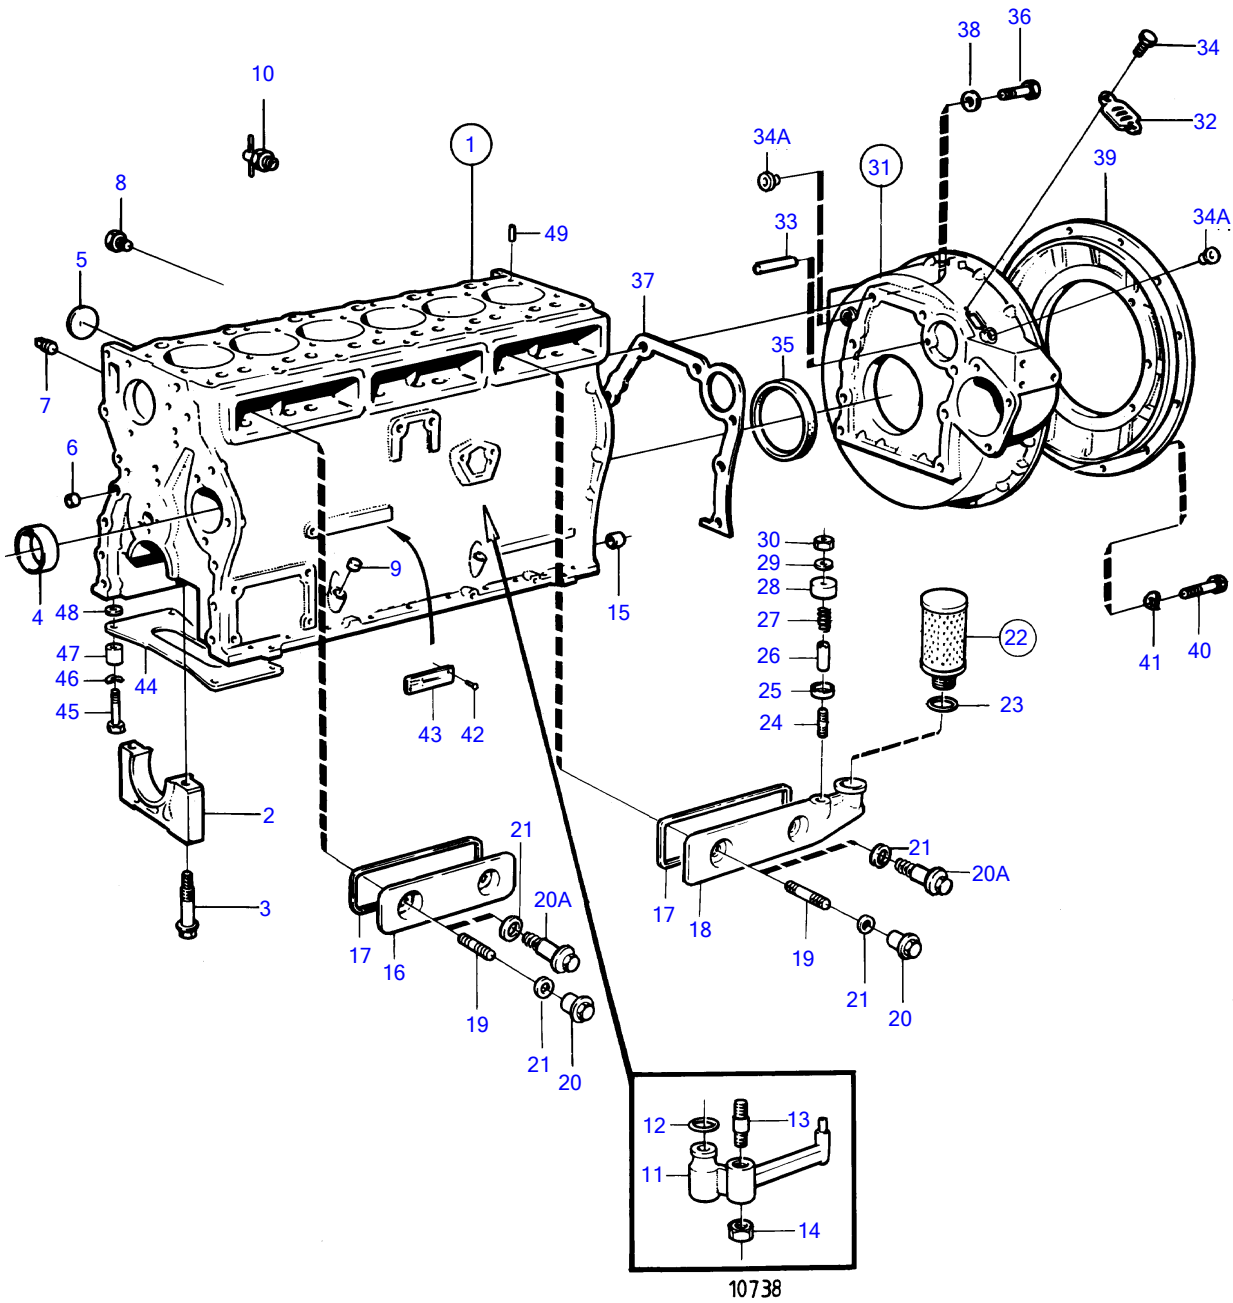

TMD41A, TAMD41A

TMD41A, TAMD41A

| REF | PART NO. | QTY | DESCRIPTION | SEE SEC. | NOTES |
|-----|----------|-----|----------------------|----------|-------------------------|
| 1 | 838610 | 1 | Cylinder block | | |
| | 860249 | 1 | Cylinder block | | |
| 2 | | 7 | • bearing cap | 19417 | |
| 3 | 1542416 | 14 | • Screw | | |
| 4 | 1542067 | 7 | • Camshaft bushing | 19421 | |
| 5 | 463905 | 5 | • Expansion plug | | |
| 6 | 955083 | 4 | • Cap plug | | |
| 7 | 952077 | 2 | Plug | | |
| 8 | 191026 | 5 | Plug | | |
| 9 | 955082 | 1 | Cap plug | | |
| 10 | 947893 | 1 | Shut-off cock | | |
| 11 | 1542320 | 6 | Oil jet | | |
| 12 | 955981 | 6 | O-ring | | |
| 13 | 1542380 | 6 | Stud | | |
| 14 | 946035 | 6 | Lock nut | | |
| 15 | 415311 | 2 | Guide sleeve | | |
| 16 | 1542050 | 2 | Inspection lid | | |
| 17 | 1542052 | 3 | Sealing | | |
| 18 | (838763) | 1 | Crankcase ventilatio | | Obsolete part |
| 19 | 924075 | 6 | Stud | | Early type |
| 20 | 1542286 | 6 | Cap nut | | Early type |
| 20A | 859447 | 6 | Shoulder screw | | Late type |
| 21 | 469846 | 6 | Sealing ring | | |
| 22 | 875850 | 1 | Filter | | Repl by 876069 |
| | 876069 | 1 | Filter | | |
| 23 | 843449 | 1 | • Gasket | | |
| 24 | 924058 | 1 | Stud | | |
| 25 | 842972 | 1 | Valve disc | | |
| 26 | 842974 | 1 | Spacer sleeve | | |
| 27 | 843905 | 1 | Spring | | |
| 28 | 842975 | 1 | Protecting casing | | |
| 29 | 858570 | 1 | Sealing | | |
| 30 | 949278 | 1 | Flange lock nut | | |
| 31 | 860291 | 1 | Flywheel housing | | (838851) repl by 860690 |
| | 860690 | 1 | Flywheel housing | | |
| 32 | 407092 | 1 | • Cover | | |
| 33 | 404069 | 1 | • Pin | | |
| 34 | 965175 | 2 | • Flange screw | | |
| 34A | 860926 | 2 | • Plug | | |
| 35 | 860431 | 1 | Sealing ring | | |
| 36 | 965185 | 6 | Flange screw | | L=40mm |
| | 965220 | 2 | Flange screw | | L=45mm |
| 37 | 829487 | 1 | Gasket | | |
| 38 | 941908 | 8 | Spring washer | | |
| 39 | 829489 | 1 | Cardboard tube | | |
| 40 | 946752 | 11 | Flange screw | | |
| 41 | 941908 | 11 | Spring washer | | |
| 42 | 950885 | 2 | Drive screw | | |
| 43 | | 1 | engine sign | | |
| 44 | | 1 | bracket | | |
| 45 | 965187 | 4 | Flange screw | | |
| 46 | 941908 | 4 | Spring washer | | |
| 47 | 1545160 | 4 | Spacer sleeve | | |
| 48 | 1545204 | 4 | Spacer sleeve | | |
| 49 | 946402 | 2 | Grooved pin | | |