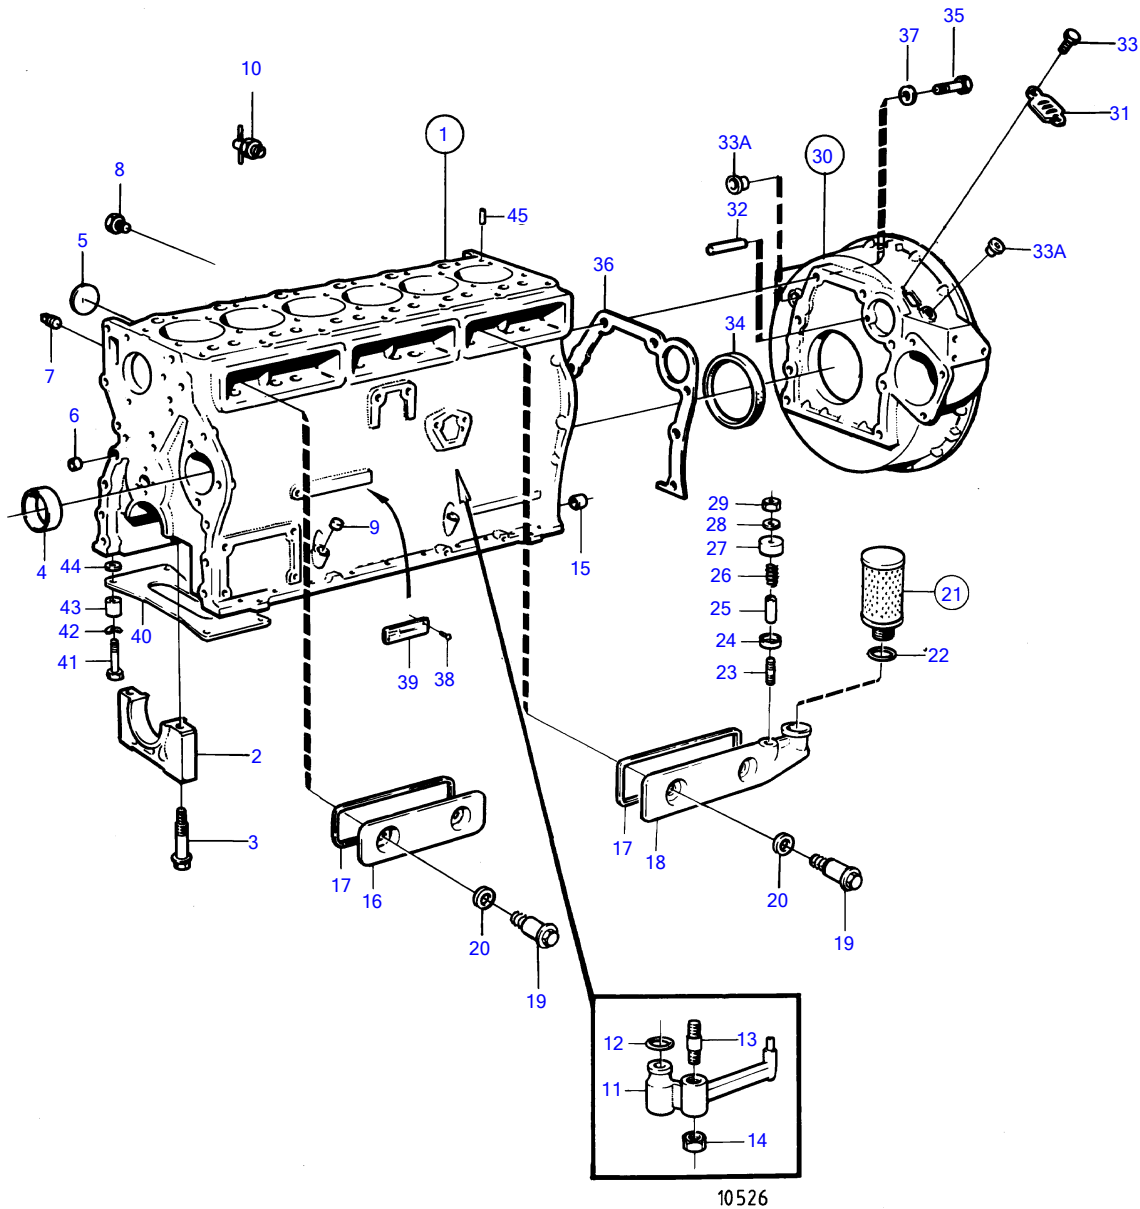

D41B, AD41B

D41B, AD41B

REF	PART NO.	QTY	DESCRIPTION	SEE SEC.	NOTES
1	860249	1	Cylinder block		
2		7	• bearing cap	19420	
3	1542416	14	• Screw		
4	1542067	7	• Camshaft bushing	19425	
5	463905	5	• Expansion plug		
6	955083	4	• Cap plug		
7	952077	2	Plug		
8	191026	5	Plug		
9	955082	1	Cap plug		
10	947893	1	Shut-off cock		
11	1542320	6	Oil jet		
12	955981	6	O-ring		
13	1542380	6	Stud		
14	946035	6	Lock nut		
15	415311	2	Guide sleeve		
16	1542050	2	Inspection lid		
17	1542052	3	Sealing		
18	(838763)	1	Crankcase ventilatio		Obsolete part
19	859447	6	Shoulder screw		
20	469846	6	Sealing ring		
21	876069	1	Filter		
22	843449	1	• Gasket		
23	924058	1	Stud		
24	842972	1	Valve disc		
25	842974	1	Spacer sleeve		
26	843905	1	Spring		
27	842975	1	Protecting casing		
28	858570	1	Sealing		
29	949278	1	Flange lock nut		
30	860291	1	Flywheel housing		Repl by 860690
	860690	1	Flywheel housing		
31	407092	1	• Cover		
32	404069	1	• Pin		
33	965175	2	• Flange screw		
33A	860926	2	• Plug		
34	860431	1	Sealing ring		
35	965185	6	Flange screw		L=40mm
	965220	2	Flange screw		L=45mm
36	829487	1	Gasket		
37	941908	8	Spring washer		
38	950885	2	Drive screw		
39		1	engine sign		
40		1	plate		
41	965187	4	Flange screw		
42	941908	4	Spring washer		
43	1545160	4	Spacer sleeve		
44	1545204	4	Spacer sleeve		
45	946402	2	Grooved pin		