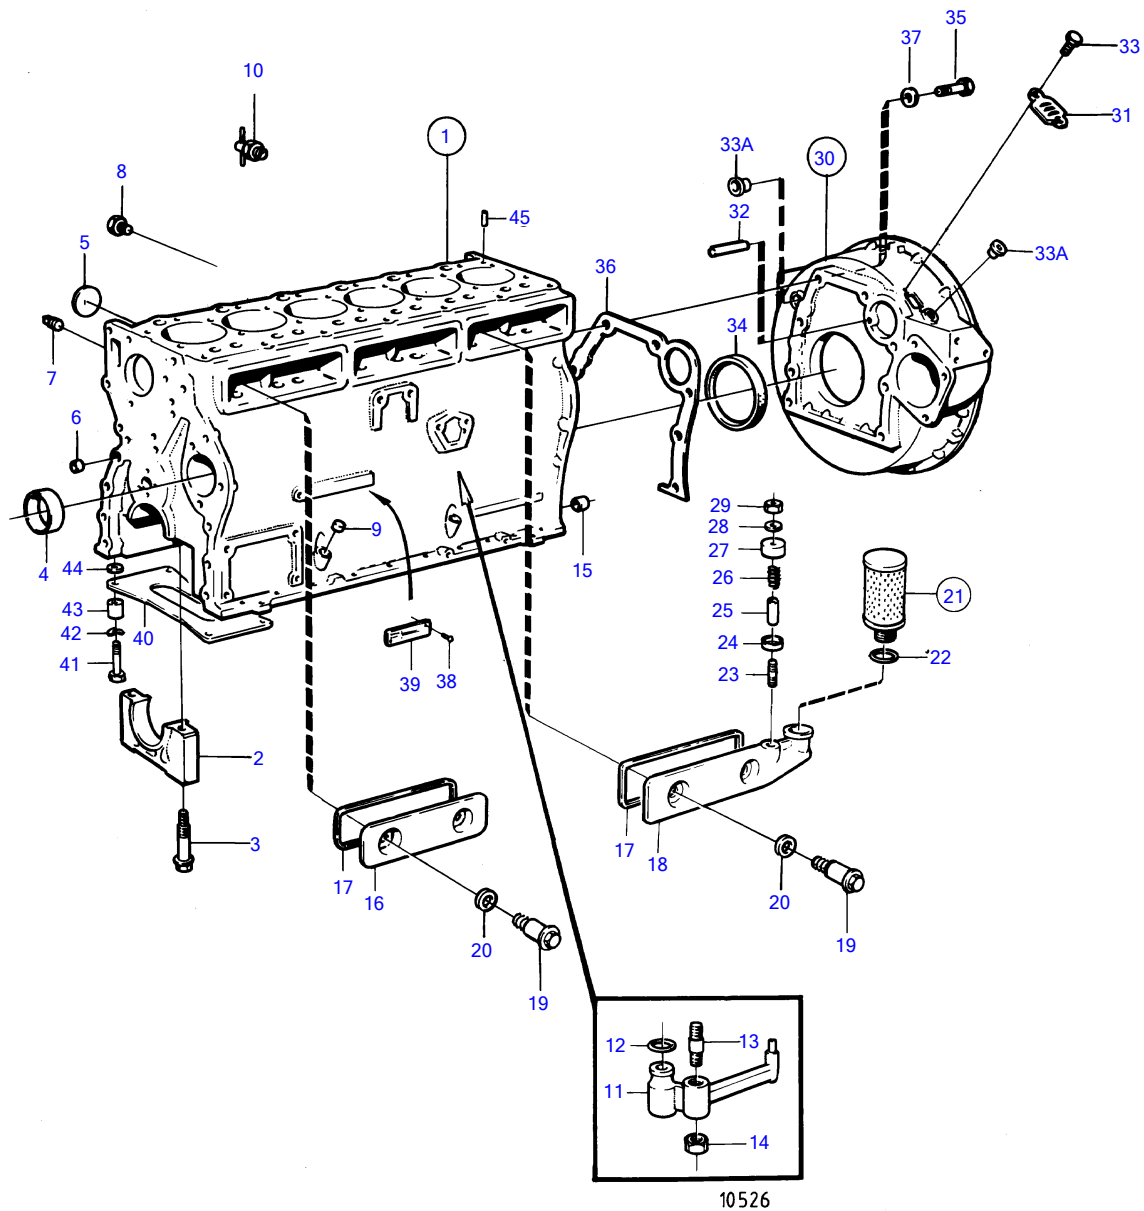

D41B, AD41B

D41B, AD41B

REF	PART NO.	QTY	DESCRIPTION	SEE SEC.	NOTES
1	860249	1	Cylinder block		
2		7	• bearing cap	19420	
3	1542416	14	• Screw		
4	1542067	7	• Camshaft bushing	19425	
5	463905	5	• Expansion plug		
6	955083	4	• Cap plug		
7	952077	2	Plug		
8	191026	5	Plug		
9	955082	1	Cap plug		
10	947893	1	Shut-off cock		
11	1542320	6	Oil jet		
12	955981	6	O-ring		
13	1542380	6	Stud		
14	946035	6	Lock nut		
15	415311	2	Guide sleeve		
16	1542050	2	Inspection lid		
17	1542052	3	Sealing		
18	(838763)	1	Crankcase ventilatio		Obsolete part
19	859447	6	Shoulder screw		
20	469846	6	Sealing ring		
21	876069	1	Filter		
22	843449	1	• Gasket		
23	924058	1	Stud		
24	842972	1	Valve disc		
25	842974	1	Spacer sleeve		
26	843905	1	Spring		
27	842975	1	Protecting casing		
28	858570	1	Sealing		
29	949278	1	Flange lock nut		
30	860291	1	Flywheel housing		Repl by 860690
	860690	1	Flywheel housing		
31	407092	1	• Cover		
32	404069	1	• Pin		
33	965175	2	• Flange screw		
33A	860926	2	• Plug		
34	860431	1	Sealing ring		
35	965185	6	Flange screw		L=40mm
	965220	2	Flange screw		L=45mm
36	829487	1	Gasket		
37	941908	8	Spring washer		
38	950885	2	Drive screw		
39		1	engine sign		
40		1	plate		
41	965187	4	Flange screw		
42	941908	4	Spring washer		
43	1545160	4	Spacer sleeve		
44	1545204	4	Spacer sleeve		
45	946402	2	Grooved pin		