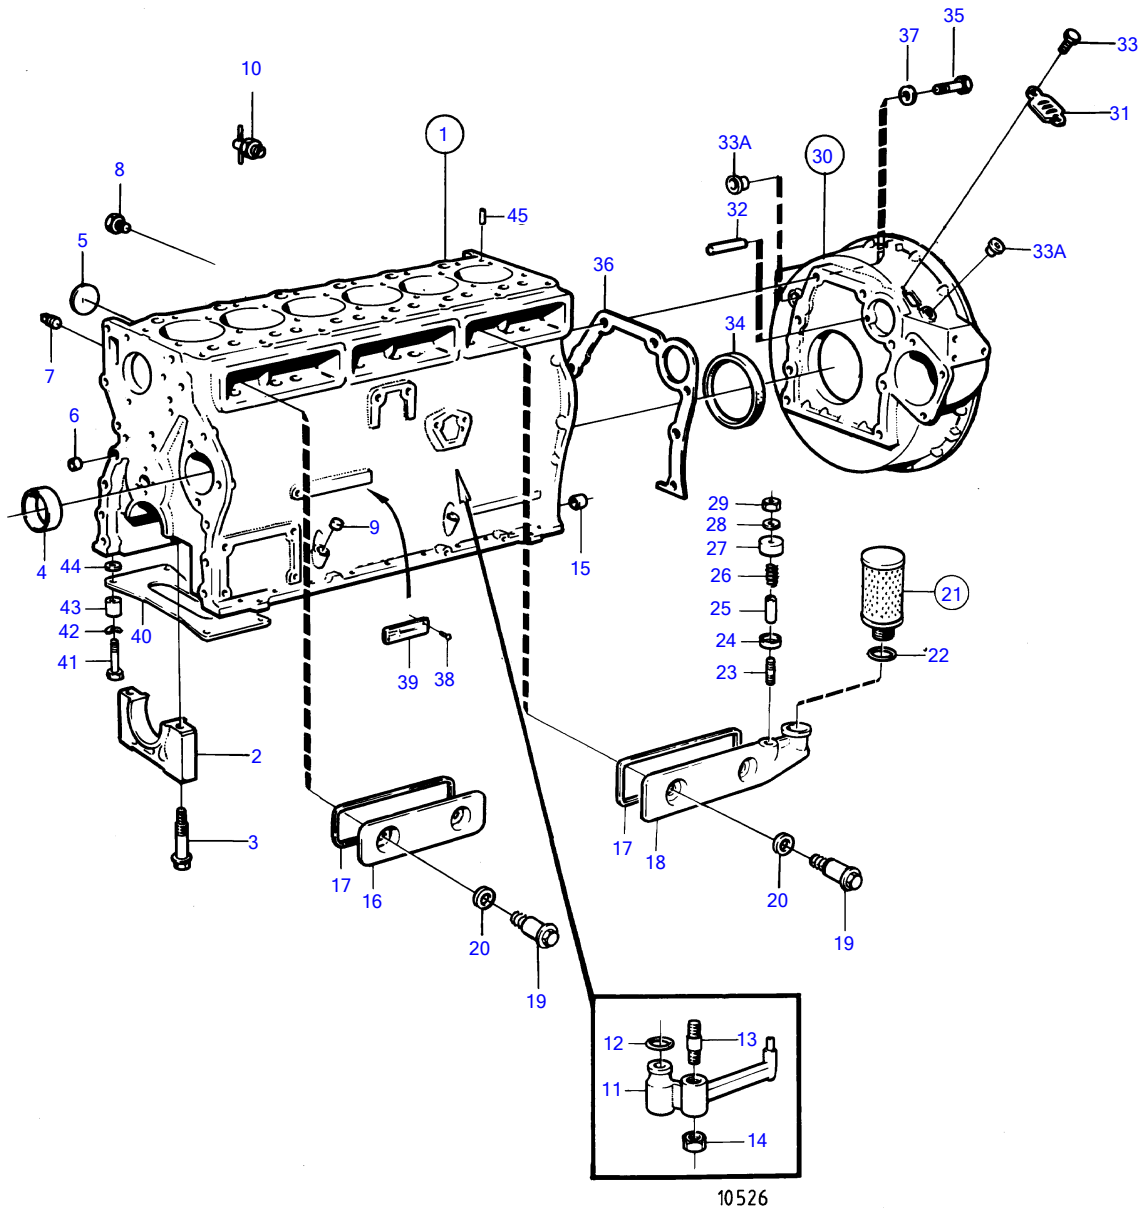

D41B, AD41B

D41B, AD41B

REF	PART NO.	QTY	DESCRIPTION	SEE SEC.	NOTES
1	860249	1	Cylinder block		
2		7	• bearing cap	19420	
3	1542416	14	• Screw		
4	1542067	7	• Camshaft bushing	19425	
5	463905	5	• Expansion plug		
6	955083	4	• Cap plug		
7	952077	2	Plug		
8	191026	5	Plug		
9	955082	1	Cap plug		
10	947893	1	Shut-off cock		
11	1542320	6	Oil jet		
12	955981	6	O-ring		
13	1542380	6	Stud		
14	946035	6	Lock nut		
15	415311	2	Guide sleeve		
16	1542050	2	Inspection lid		
17	1542052	3	Sealing		
18	(838763)	1	Crankcase ventilatio		Obsolete part
19	859447	6	Shoulder screw		
20	469846	6	Sealing ring		
21	876069	1	Filter		
22	843449	1	• Gasket		
23	924058	1	Stud		
24	842972	1	Valve disc		
25	842974	1	Spacer sleeve		
26	843905	1	Spring		
27	842975	1	Protecting casing		
28	858570	1	Sealing		
29	949278	1	Flange lock nut		
30	860291	1	Flywheel housing		Repl by 860690
	860690	1	Flywheel housing		
31	407092	1	• Cover		
32	404069	1	• Pin		
33	965175	2	• Flange screw		
33A	860926	2	• Plug		
34	860431	1	Sealing ring		
35	965185	6	Flange screw		L=40mm
	965220	2	Flange screw		L=45mm
36	829487	1	Gasket		
37	941908	8	Spring washer		
38	950885	2	Drive screw		
39		1	engine sign		
40		1	plate		
41	965187	4	Flange screw		
42	941908	4	Spring washer		
43	1545160	4	Spacer sleeve		
44	1545204	4	Spacer sleeve		
45	946402	2	Grooved pin		