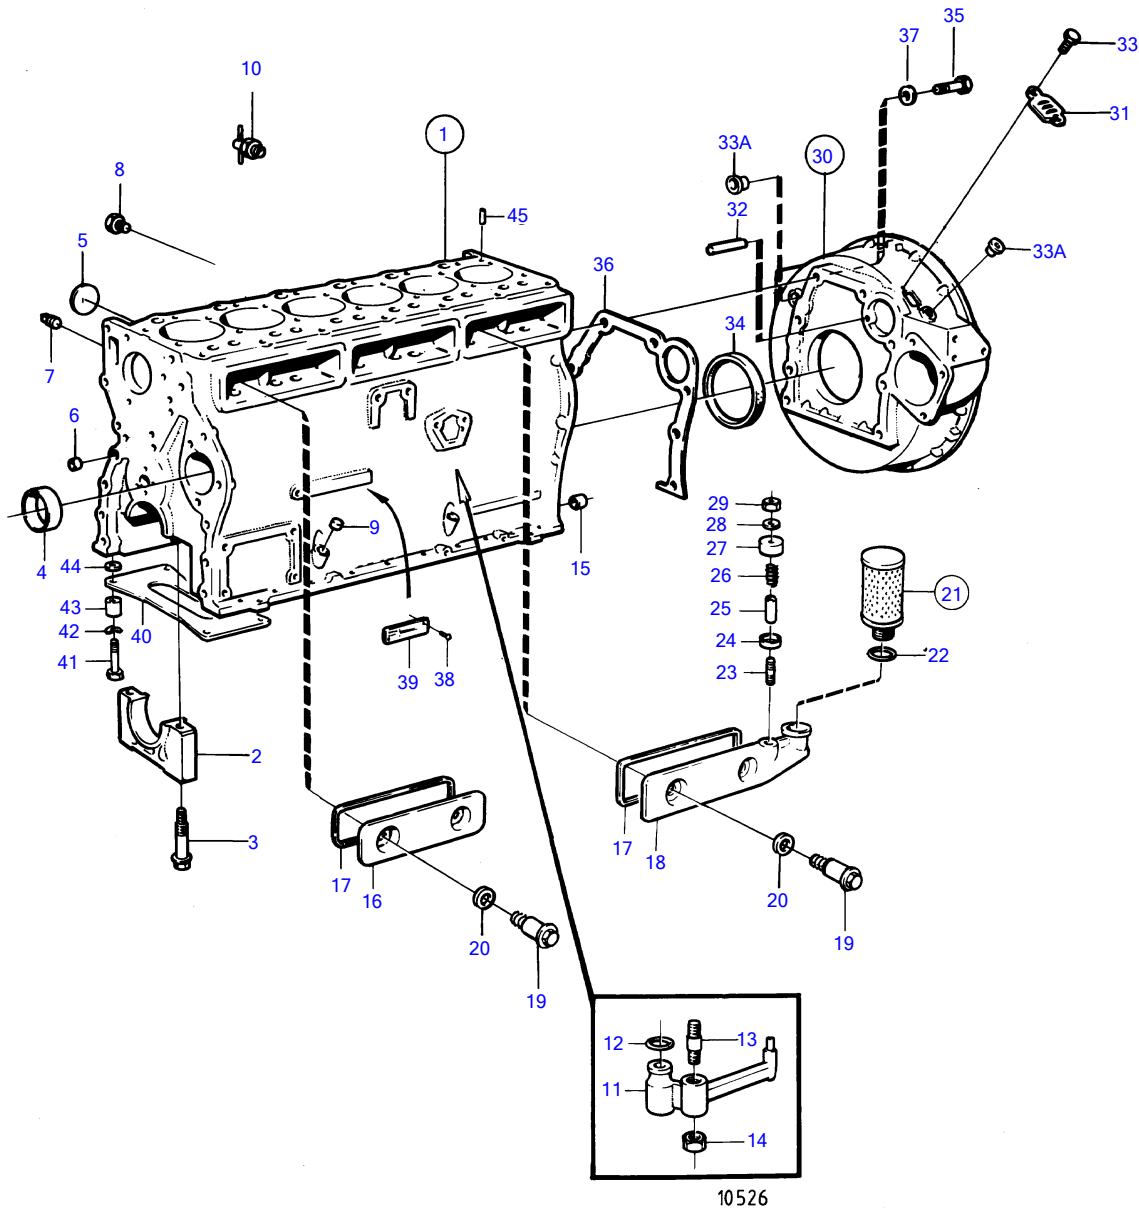

D41B, AD41B

D41B, AD41B

REF	PART NO.	QTY	DESCRIPTION	SEE SEC.	NOTES
1	860249	1	Cylinder block		
2		7	• bearing cap	19420	
3	1542416	14	• Screw		
4	1542067	7	• Camshaft bushing	19425	
5	463905	5	• Expansion plug		
6	955083	4	• Cap plug		
7	952077	2	Plug		
8	191026	5	Plug		
9	955082	1	Cap plug		
10	947893	1	Shut-off cock		
11	1542320	6	Oil jet		
12	955981	6	O-ring		
13	1542380	6	Stud		
14	946035	6	Lock nut		
15	415311	2	Guide sleeve		
16	1542050	2	Inspection lid		
17	1542052	3	Sealing		
18	(838763)	1	Crankcase ventilatio		Obsolete part
19	859447	6	Shoulder screw		
20	469846	6	Sealing ring		
21	876069	1	Filter		
22	843449	1	• Gasket		
23	924058	1	Stud		
24	842972	1	Valve disc		
25	842974	1	Spacer sleeve		
26	843905	1	Spring		
27	842975	1	Protecting casing		
28	858570	1	Sealing		
29	949278	1	Flange lock nut		
30	860291	1	Flywheel housing		Repl by 860690
	860690	1	Flywheel housing		
31	407092	1	• Cover		
32	404069	1	• Pin		
33	965175	2	• Flange screw		
33A	860926	2	• Plug		
34	860431	1	Sealing ring		
35	965185	6	Flange screw		L=40mm
	965220	2	Flange screw		L=45mm
36	829487	1	Gasket		
37	941908	8	Spring washer		
38	950885	2	Drive screw		
39		1	engine sign		
40		1	plate		
41	965187	4	Flange screw		
42	941908	4	Spring washer		
43	1545160	4	Spacer sleeve		
44	1545204	4	Spacer sleeve		
45	946402	2	Grooved pin		