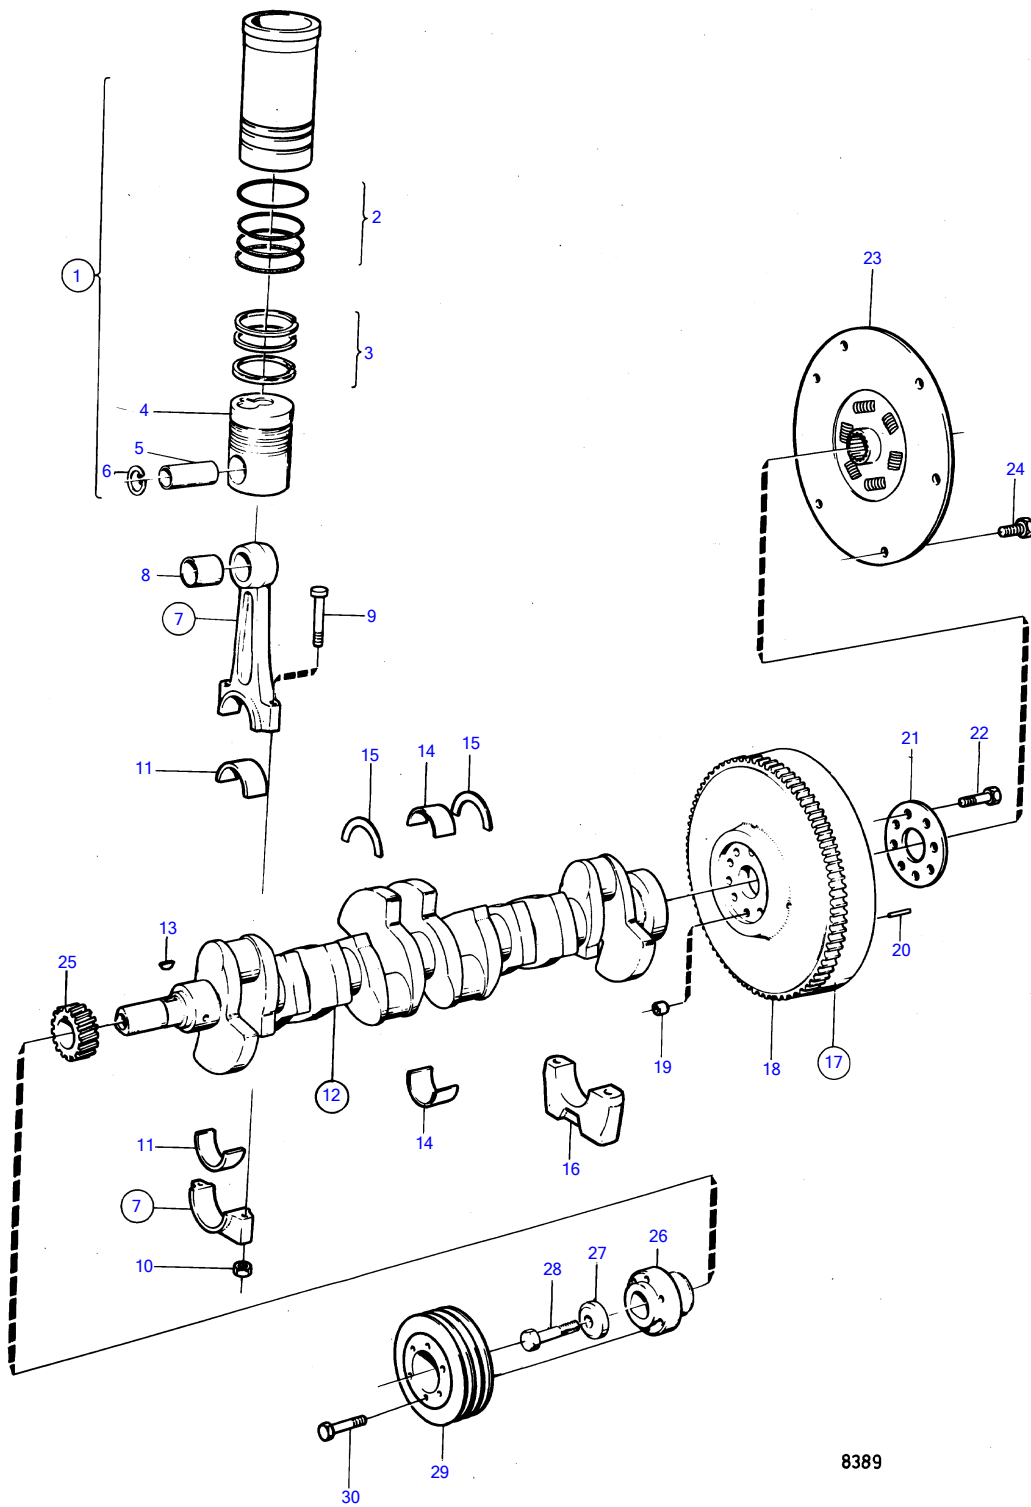

TAMD41A

TAMD41A

REF	PART NO.	QTY	DESCRIPTION	SEE SEC.	NOTES
1	876099	6	Cylinder liner kit		
2	275751	6	• Sealing ring kit		
3	275350	6	• Piston ring kit		
4		6	• piston		
5	1542160	6	• Piston pin		
6	914519	12	• Snap ring		
7	1542072	6	Connecting rod		
8	1542076	6	• Bushing		
9	1542077	12	• Connecting rod bolt		
10	1542078	12	• Nut		
11	270111	6	Main bearing kit		Std D
	270112	6	Main bearing kit		Under size 0,25mm
	270113	6	Main bearing kit		Under size 0,50mm
	270114	6	Main bearing kit		Under size 0,75mm
12	1545231	1	Crankshaft		
			Bulletin 44-22	44-22-EN	New Crankshaft
13	910118	1	• Woodruff key		
14	270467	7	Main bearing kit		Std D
	270468	7	Main bearing kit		Under size 0,25mm
	270469	7	Main bearing kit		Under size 0,50mm
	270470	7	Main bearing kit		Under size 0,75mm
15	270464	1	Thrust washer kit		Std D
	270465	1	Thrust washer kit		Over size 0,10mm
	270466	1	Thrust washer kit		Over size 0,20mm
16		7	bearing cap	19413	
17	860726	1	Flywheel		(838850)
18	829462	1	• Ring gear		
19	415311	1	• Guide sleeve		
20	191873	3	• Locating pin		
21	1542093	1	Bolt plate		
22	1544147	8	Screw		
23	855617	1	Oscillation damper		
24	946173	6	Flange screw		
25	1542305	1	Gear	19427	
26	1542196	1	Hub		
27	420124	1	Washer		
28	1542149	1	Hexagon screw		
29	838725	1	Vibration damper		
30	948217	6	Flange screw		

7745630-21-19418

8389

Upd:2011-09-27