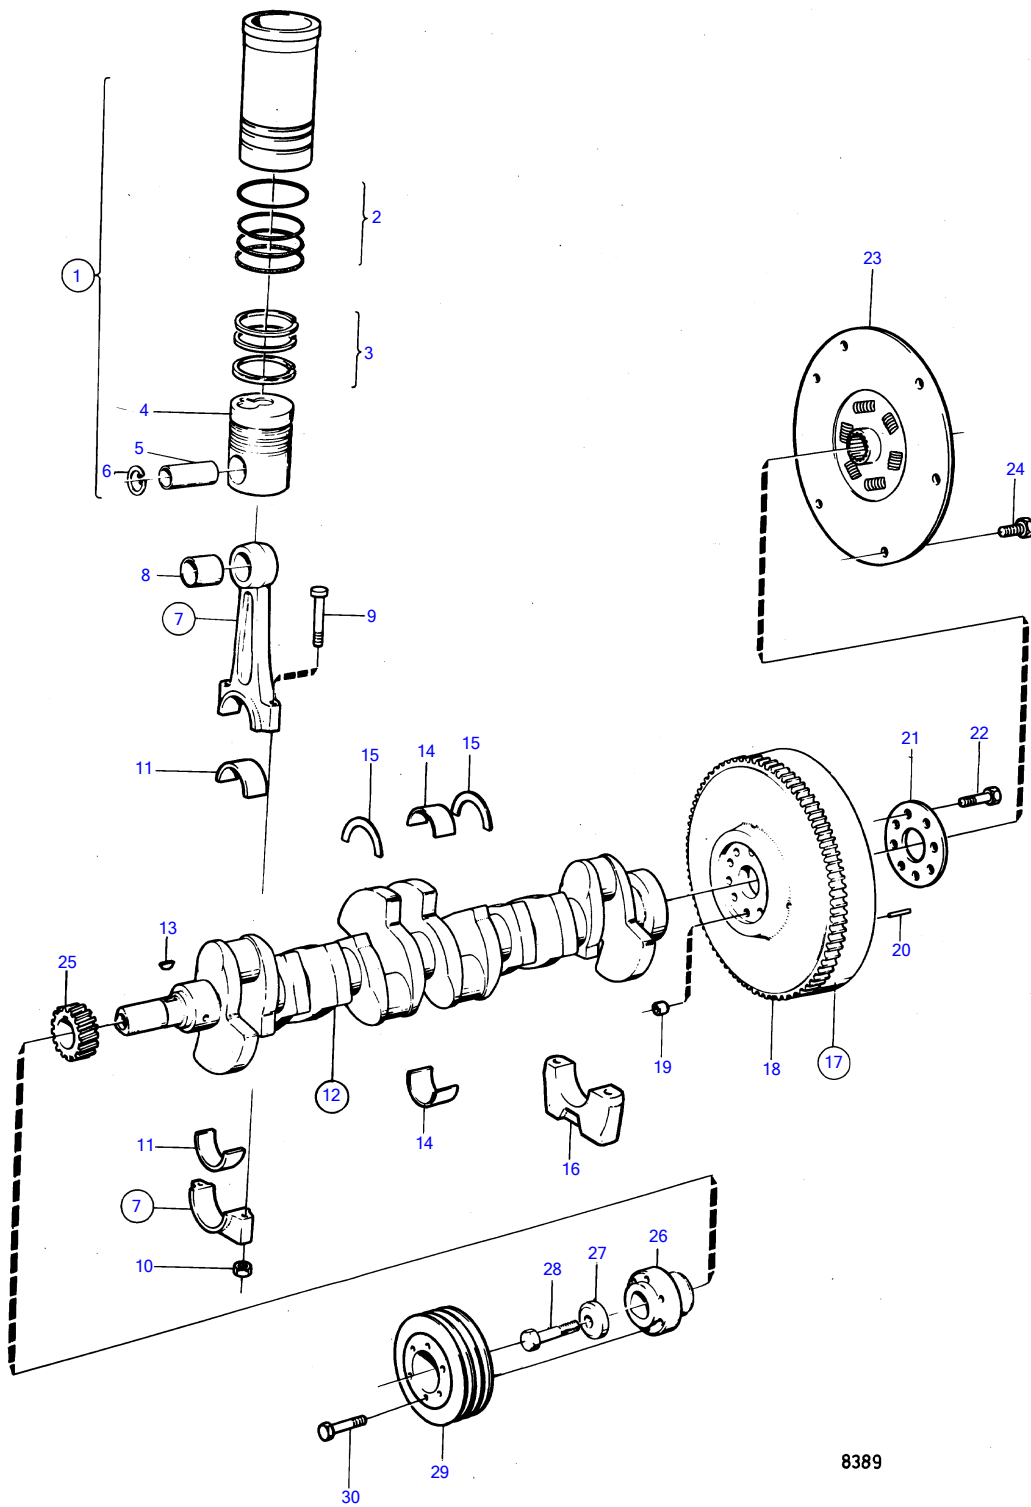

TAMD41A

8389

TAMD41A

REF	PART NO.	QTY	DESCRIPTION	SEE SEC.	NOTES
1	876099	6	Cylinder liner kit		
2	275751	6	• Sealing ring kit		
3	275350	6	• Piston ring kit		
4		6	• piston		
5	1542160	6	• Piston pin		
6	914519	12	• Snap ring		
7	1542072	6	Connecting rod		
8	1542076	6	• Bushing		
9	1542077	12	• Connecting rod bolt		
10	1542078	12	• Nut		
11	270111	6	Main bearing kit		Std D
	270112	6	Main bearing kit		Under size 0,25mm
	270113	6	Main bearing kit		Under size 0,50mm
	270114	6	Main bearing kit		Under size 0,75mm
12	1545231	1	Crankshaft		
			Bulletin 44-22	44-22-EN	New Crankshaft
13	910118	1	• Woodruff key		
14	270467	7	Main bearing kit		Std D
	270468	7	Main bearing kit		Under size 0,25mm
	270469	7	Main bearing kit		Under size 0,50mm
	270470	7	Main bearing kit		Under size 0,75mm
15	270464	1	Thrust washer kit		Std D
	270465	1	Thrust washer kit		Over size 0,10mm
	270466	1	Thrust washer kit		Over size 0,20mm
16		7	bearing cap	19413	
17	860726	1	Flywheel		(838850)
18	829462	1	• Ring gear		
19	415311	1	• Guide sleeve		
20	191873	3	• Locating pin		
21	1542093	1	Bolt plate		
22	1544147	8	Screw		
23	855617	1	Oscillation damper		
24	946173	6	Flange screw		
25	1542305	1	Gear	19427	
26	1542196	1	Hub		
27	420124	1	Washer		
28	1542149	1	Hexagon screw		
29	838725	1	Vibration damper		
30	948217	6	Flange screw		