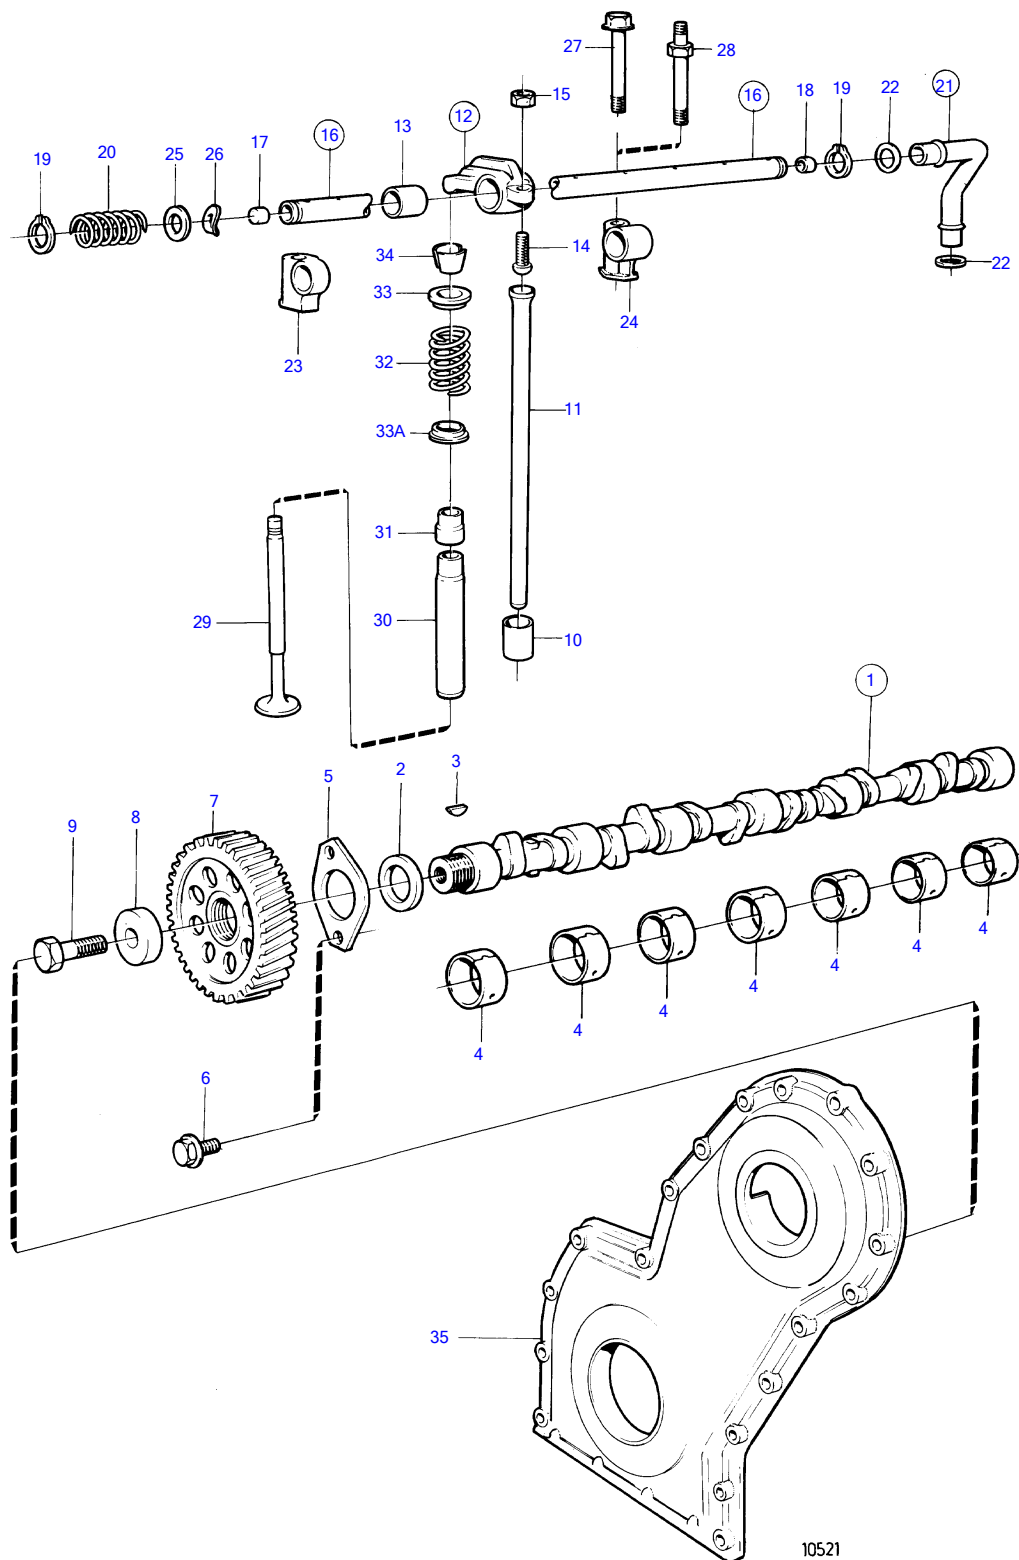

D41A, AQAD41A, AD41A

D41A, AQAD41A, AD41A

REF	PART NO.	QTY	DESCRIPTION	SEE SEC.	NOTES
1	838632	1	Camshaft		
2	1542221	1	• Spacer washer		
3	910116	1	• Woodruff key		
4	1542067	7	Camshaft bushing	19415	
5	838992	1	Thrust washer		
6	946440	2	Flange screw		
7	1542034	1	Gear	19429	
8	1542223	1	Washer	19429	
9	965193	1	Flange screw		
10	1542208	12	Valve tappet		
11	838636	12	Push rod		
12	418301	6	Rocker arm		No. 1-3-5-7-9-11
	418298	6	Rocker arm		No. 2-4-6-8-10-12
13	418297	12	• Bushing		
14	418286	12	• Ball stud		
15	921781	12	• Hexagon nut		
16	838643	1	Rocker arm shaft		
17	955083	1	• Cap plug		
18	840444	1	• Sleeve		
19	914456	2	Snap ring		
20	411139	5	Compression spring		
21	860686	1	Tube		
22	969198	2	• O-ring		
23	838726	1	Adapter		
24	838647	5	Bearing bracket		
25	840686	2	Spring washer		
26	400722	2	Shim		
27	965188	2	Flange screw		
28	838732	4	Stud		
29	838637	6	Inlet valve		
	838638	6	Exhaust valve		
30	419653	12	Valve guide		
31	859171	12	Valve stem seal		Inlopp-inlet
32	1545198	12	Valve spring		
33	838639	12	Washer		
33A	1332137	12	Valve spring washer		
34	465284	24	Lock		
35		X	timing gear cover and gears	19429	