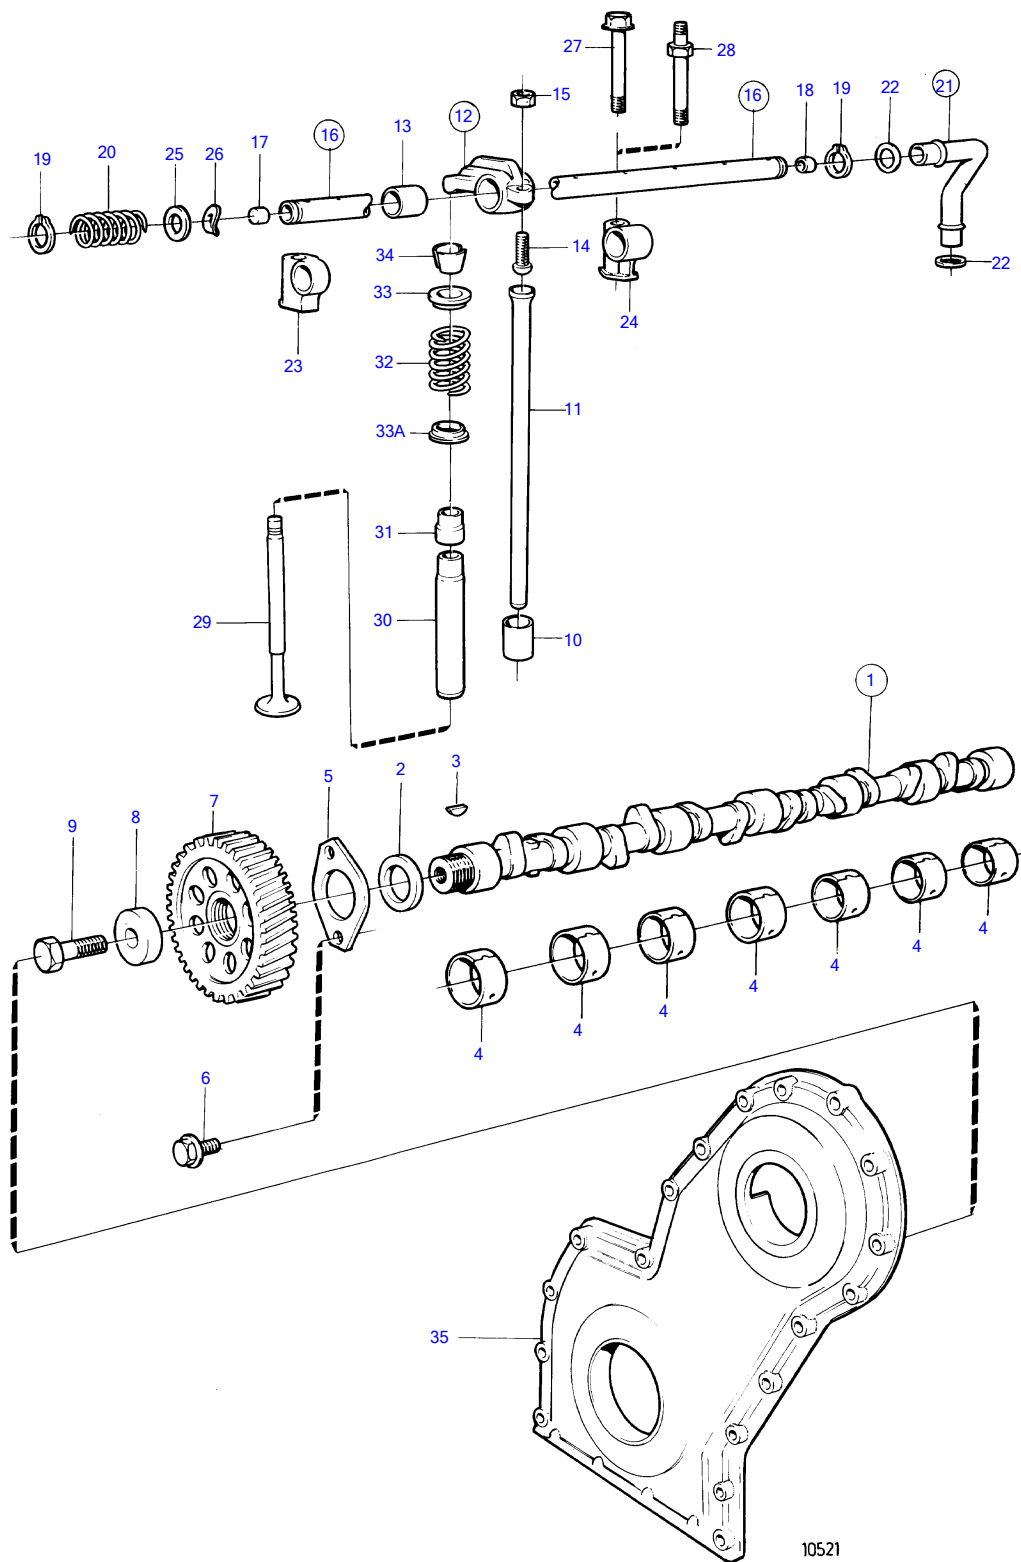

D41A, AQAD41A, AD41A

## D41A, AQAD41A, AD41A

REF	PART NO.	QTY	DESCRIPTION	SEE SEC.	NOTES
1	838632	1	Camshaft		
2	1542221	1	• Spacer washer		
3	910116	1	• Woodruff key		
4	1542067	7	Camshaft bushing	19415	
5	838992	1	Thrust washer		
6	946440	2	Flange screw		
7	1542034	1	Gear	19429	
8	1542223	1	Washer	19429	
9	965193	1	Flange screw		
10	1542208	12	Valve tappet		
11	838636	12	Push rod		
12	418301	6	Rocker arm		No. 1-3-5-7-9-11
	418298	6	Rocker arm		No. 2-4-6-8-10-12
13	418297	12	• Bushing		
14	418286	12	• Ball stud		
15	921781	12	• Hexagon nut		
16	838643	1	Rocker arm shaft		
17	955083	1	• Cap plug		
18	840444	1	• Sleeve		
19	914456	2	Snap ring		
20	411139	5	Compression spring		
21	860686	1	Tube		
22	969198	2	• O-ring		
23	838726	1	Adapter		
24	838647	5	Bearing bracket		
25	840686	2	Spring washer		
26	400722	2	Shim		
27	965188	2	Flange screw		
28	838732	4	Stud		
29	838637	6	Inlet valve		
	838638	6	Exhaust valve		
30	419653	12	Valve guide		
31	859171	12	Valve stem seal		Inlopp-inlet
32	1545198	12	Valve spring		
33	838639	12	Washer		
33A	1332137	12	Valve spring washer		
34	465284	24	Lock		
35		X	timing gear cover and gears	19429	