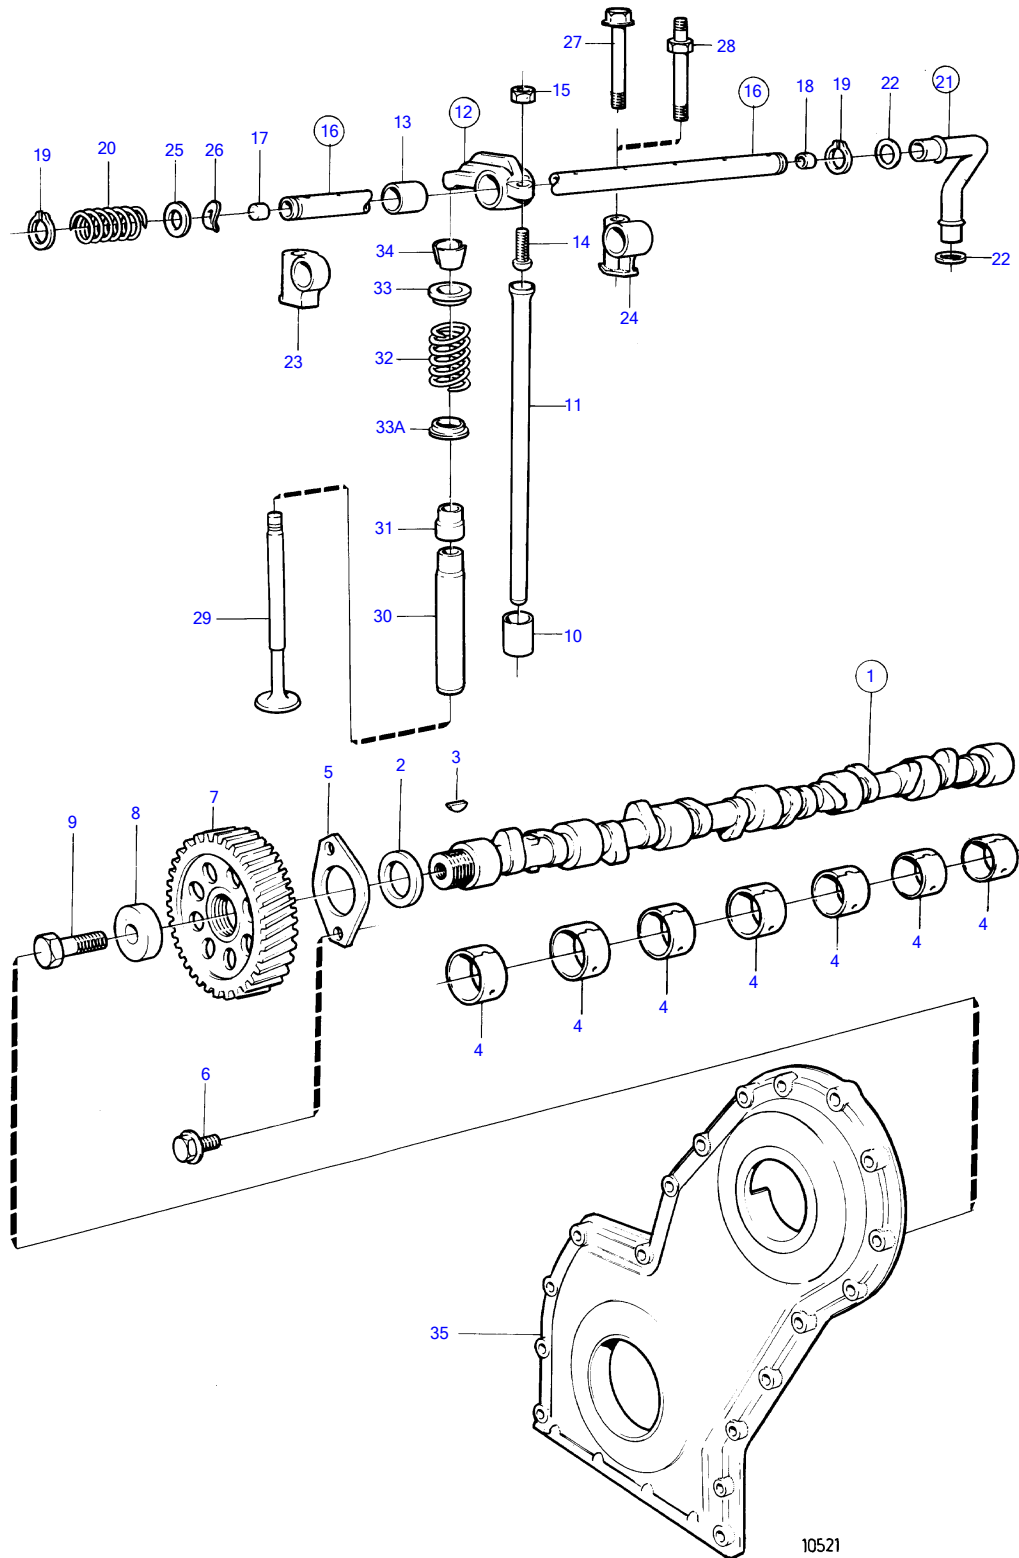

D41A, AQAD41A, AD41A

D41A, AQAD41A, AD41A

REF	PART NO.	QTY	DESCRIPTION	SEE SEC.	NOTES
1	838632	1	Camshaft		
2	1542221	1	• Spacer washer		
3	910116	1	• Woodruff key		
4	1542067	7	Camshaft bushing	19415	
5	838992	1	Thrust washer		
6	946440	2	Flange screw		
7	1542034	1	Gear	19429	
8	1542223	1	Washer	19429	
9	965193	1	Flange screw		
10	1542208	12	Valve tappet		
11	838636	12	Push rod		
12	418301	6	Rocker arm		No. 1-3-5-7-9-11
	418298	6	Rocker arm		No. 2-4-6-8-10-12
13	418297	12	• Bushing		
14	418286	12	• Ball stud		
15	921781	12	• Hexagon nut		
16	838643	1	Rocker arm shaft		
17	955083	1	• Cap plug		
18	840444	1	• Sleeve		
19	914456	2	Snap ring		
20	411139	5	Compression spring		
21	860686	1	Tube		
22	969198	2	• O-ring		
23	838726	1	Adapter		
24	838647	5	Bearing bracket		
25	840686	2	Spring washer		
26	400722	2	Shim		
27	965188	2	Flange screw		
28	838732	4	Stud		
29	838637	6	Inlet valve		
	838638	6	Exhaust valve		
30	419653	12	Valve guide		
31	859171	12	Valve stem seal		Inlopp-inlet
32	1545198	12	Valve spring		
33	838639	12	Washer		
33A	1332137	12	Valve spring washer		
34	465284	24	Lock		
35		X	timing gear cover and gears	19429	