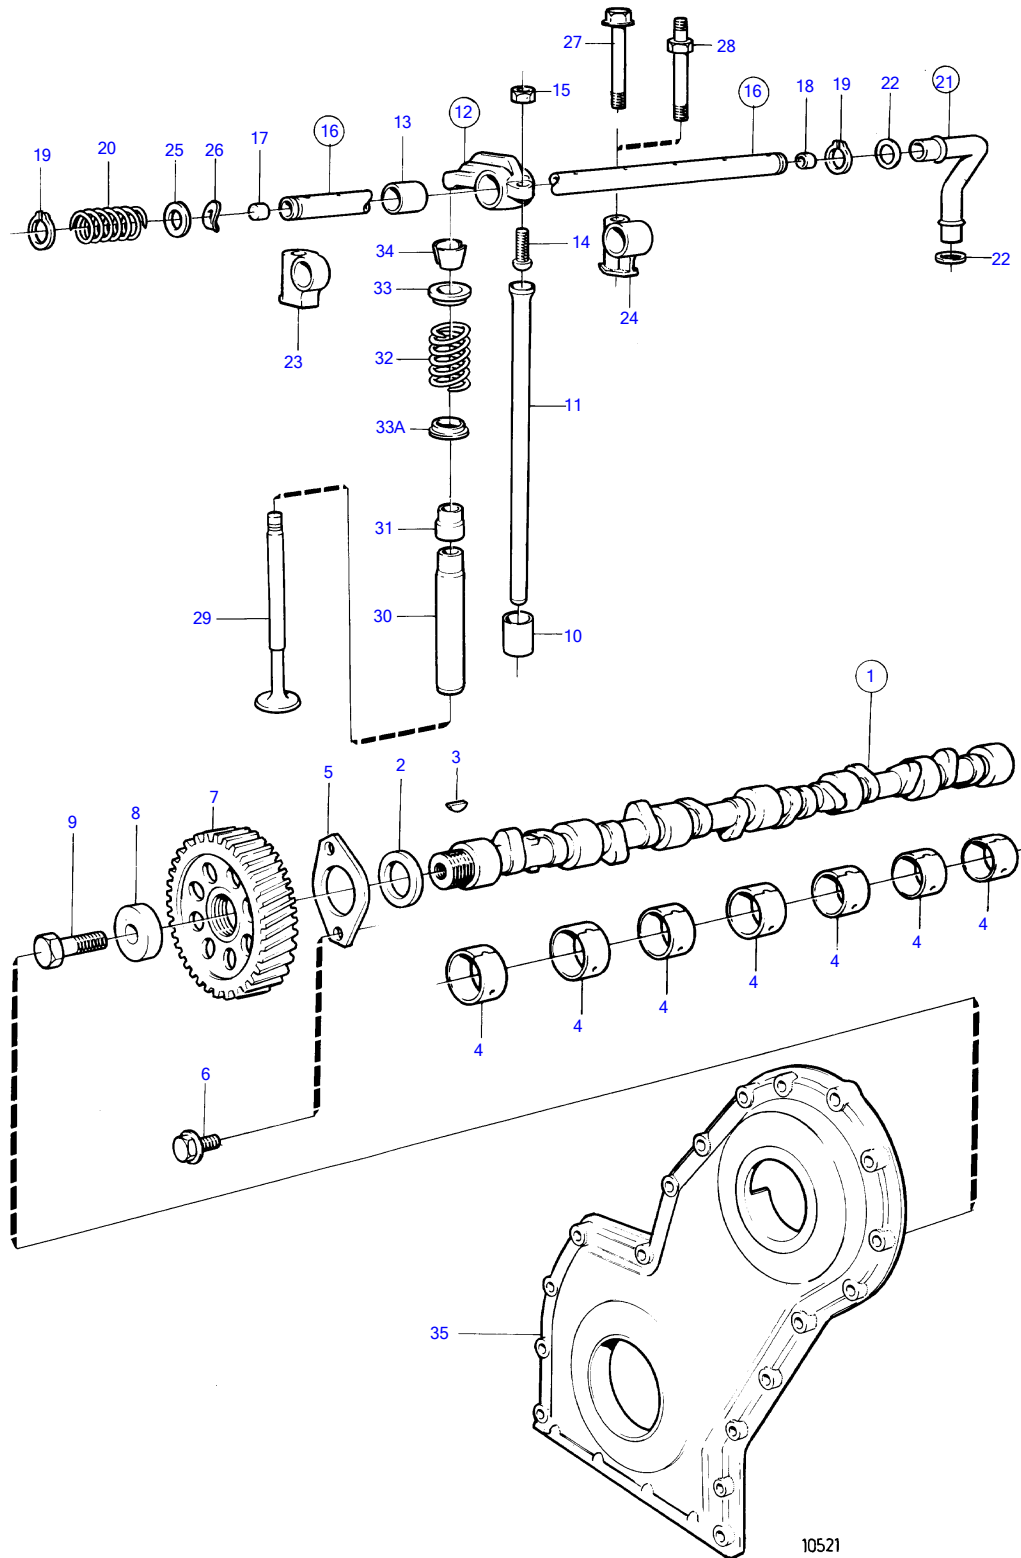

D41A, AQAD41A, AD41A

D41A, AQAD41A, AD41A

REF	PART NO.	QTY	DESCRIPTION	SEE SEC.	NOTES
1	838632	1	Camshaft		
2	1542221	1	• Spacer washer		
3	910116	1	• Woodruff key		
4	1542067	7	Camshaft bushing	19415	
5	838992	1	Thrust washer		
6	946440	2	Flange screw		
7	1542034	1	Gear	19429	
8	1542223	1	Washer	19429	
9	965193	1	Flange screw		
10	1542208	12	Valve tappet		
11	838636	12	Push rod		
12	418301	6	Rocker arm		No. 1-3-5-7-9-11
	418298	6	Rocker arm		No. 2-4-6-8-10-12
13	418297	12	• Bushing		
14	418286	12	• Ball stud		
15	921781	12	• Hexagon nut		
16	838643	1	Rocker arm shaft		
17	955083	1	• Cap plug		
18	840444	1	• Sleeve		
19	914456	2	Snap ring		
20	411139	5	Compression spring		
21	860686	1	Tube		
22	969198	2	• O-ring		
23	838726	1	Adapter		
24	838647	5	Bearing bracket		
25	840686	2	Spring washer		
26	400722	2	Shim		
27	965188	2	Flange screw		
28	838732	4	Stud		
29	838637	6	Inlet valve		
	838638	6	Exhaust valve		
30	419653	12	Valve guide		
31	859171	12	Valve stem seal		Inlopp-inlet
32	1545198	12	Valve spring		
33	838639	12	Washer		
33A	1332137	12	Valve spring washer		
34	465284	24	Lock		
35		X	timing gear cover and gears	19429	