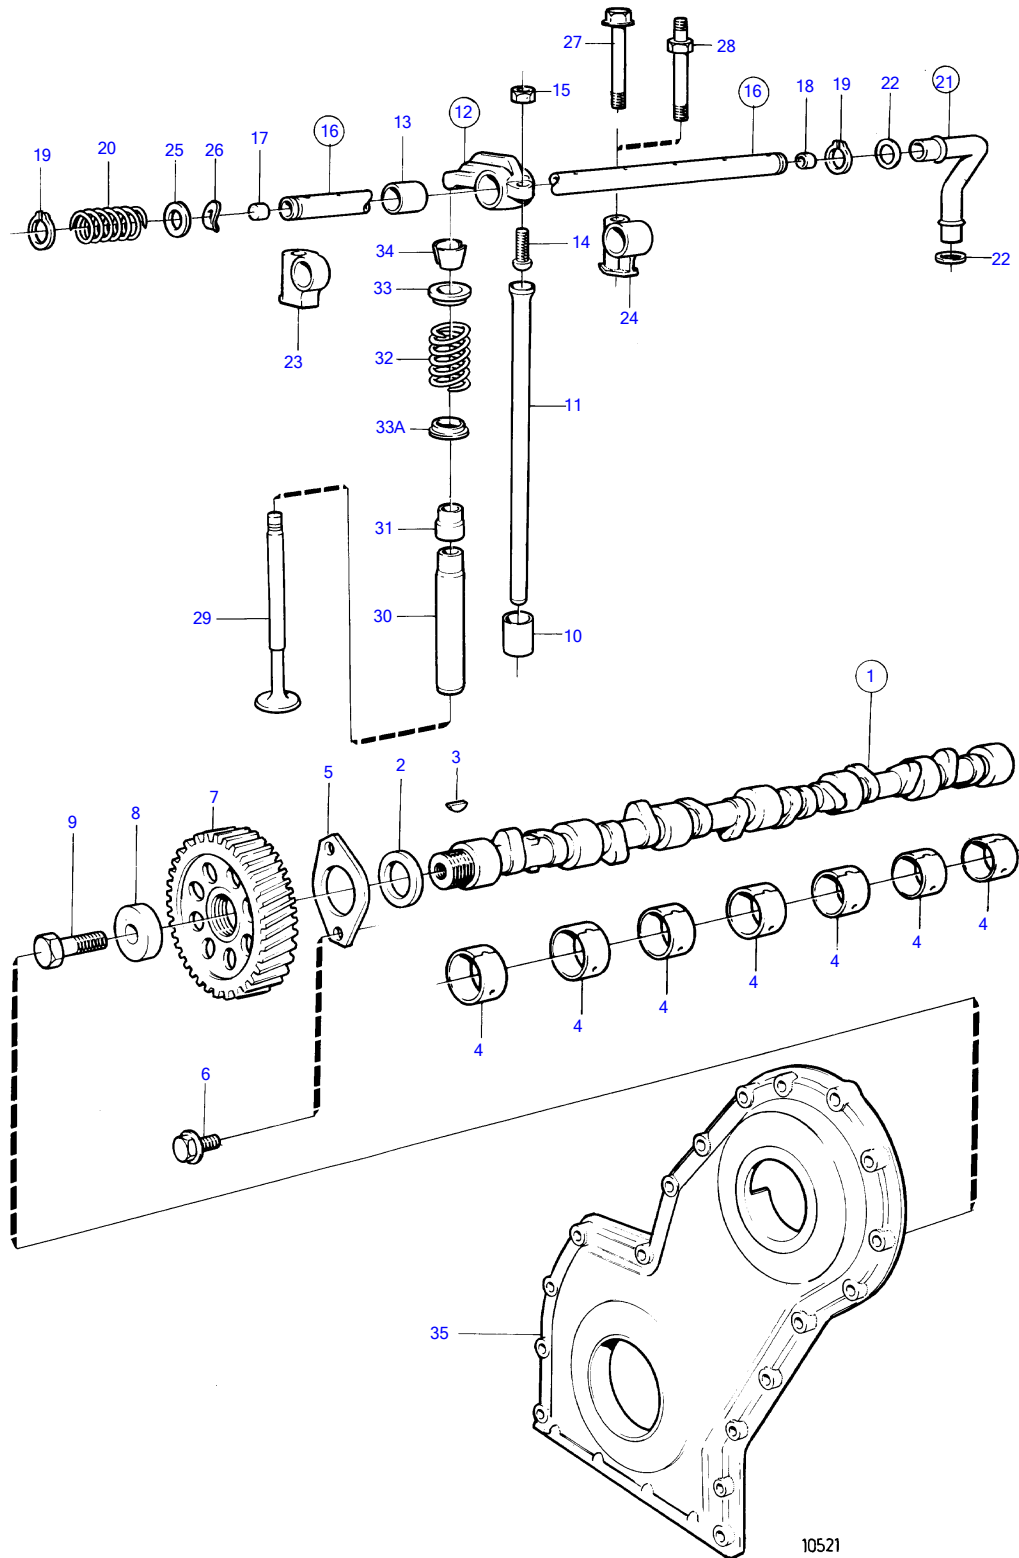

D41A, AQAD41A, AD41A

## D41A, AQAD41A, AD41A

REF	PART NO.	QTY	DESCRIPTION	SEE SEC.	NOTES
1	838632	1	Camshaft		
2	1542221	1	• Spacer washer		
3	910116	1	• Woodruff key		
4	1542067	7	Camshaft bushing	19415	
5	838992	1	Thrust washer		
6	946440	2	Flange screw		
7	1542034	1	Gear	19429	
8	1542223	1	Washer	19429	
9	965193	1	Flange screw		
10	1542208	12	Valve tappet		
11	838636	12	Push rod		
12	418301	6	Rocker arm		No. 1-3-5-7-9-11
	418298	6	Rocker arm		No. 2-4-6-8-10-12
13	418297	12	• Bushing		
14	418286	12	• Ball stud		
15	921781	12	• Hexagon nut		
16	838643	1	Rocker arm shaft		
17	955083	1	• Cap plug		
18	840444	1	• Sleeve		
19	914456	2	Snap ring		
20	411139	5	Compression spring		
21	860686	1	Tube		
22	969198	2	• O-ring		
23	838726	1	Adapter		
24	838647	5	Bearing bracket		
25	840686	2	Spring washer		
26	400722	2	Shim		
27	965188	2	Flange screw		
28	838732	4	Stud		
29	838637	6	Inlet valve		
	838638	6	Exhaust valve		
30	419653	12	Valve guide		
31	859171	12	Valve stem seal		Inlopp-inlet
32	1545198	12	Valve spring		
33	838639	12	Washer		
33A	1332137	12	Valve spring washer		
34	465284	24	Lock		
35		X	timing gear cover and gears	19429	