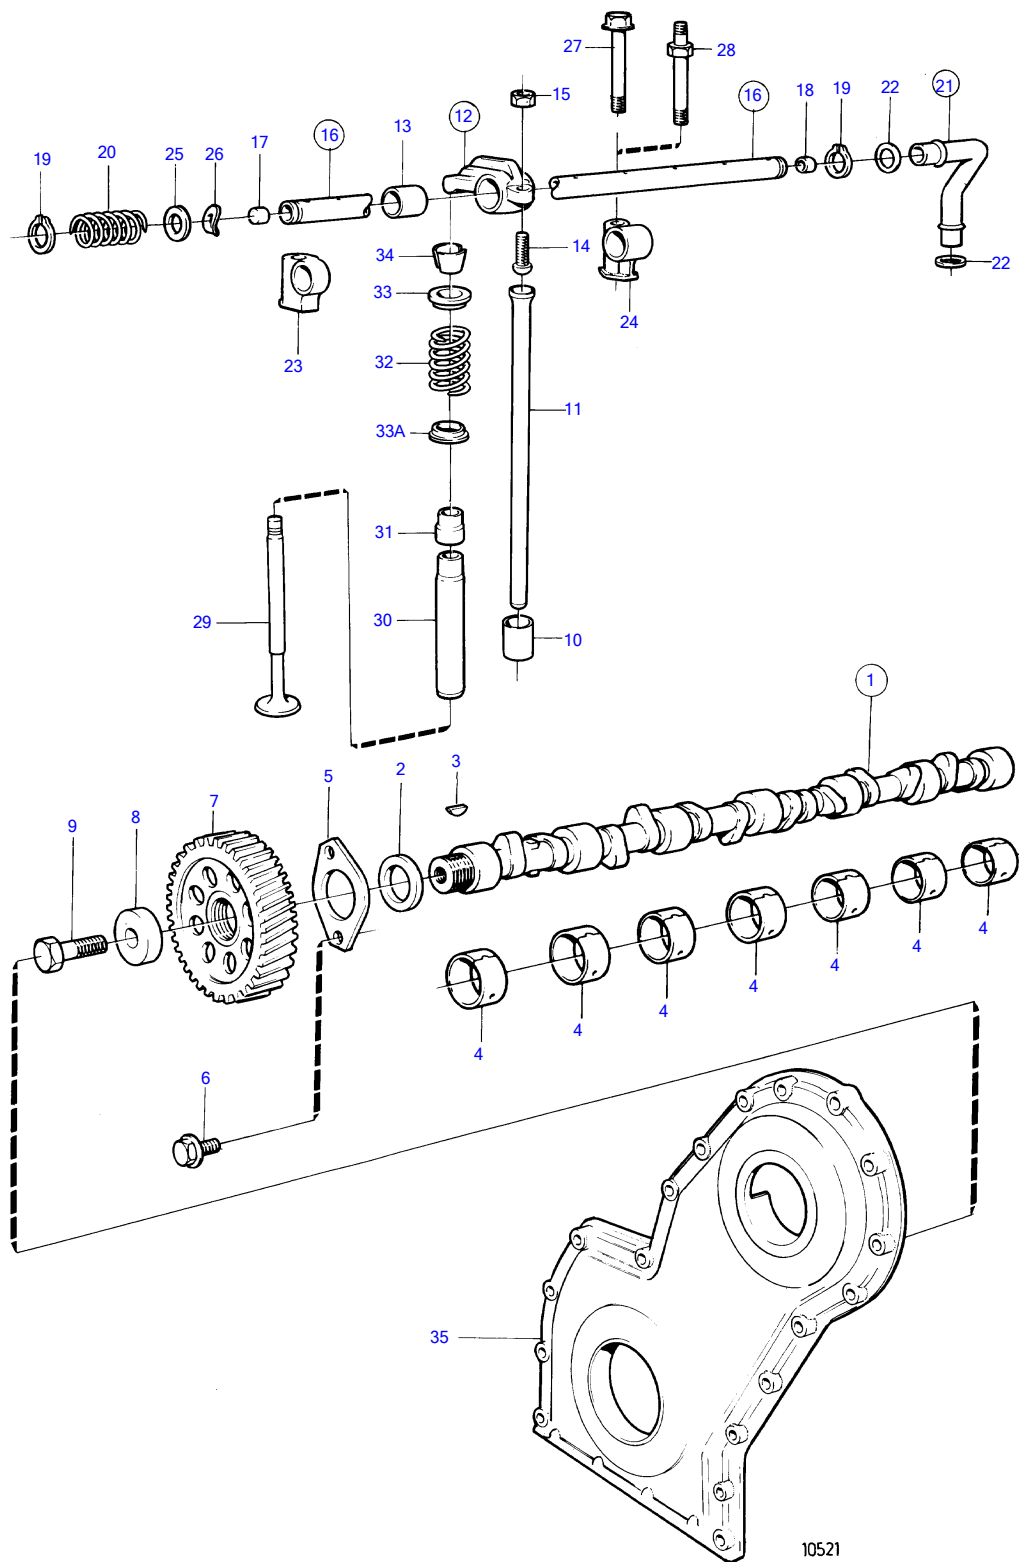

D41A, AQAD41A, AD41A

## D41A, AQAD41A, AD41A

REF	PART NO.	QTY	DESCRIPTION	SEE SEC.	NOTES
1	838632	1	Camshaft		
2	1542221	1	• Spacer washer		
3	910116	1	• Woodruff key		
4	1542067	7	Camshaft bushing	19415	
5	838992	1	Thrust washer		
6	946440	2	Flange screw		
7	1542034	1	Gear	19429	
8	1542223	1	Washer	19429	
9	965193	1	Flange screw		
10	1542208	12	Valve tappet		
11	838636	12	Push rod		
12	418301	6	Rocker arm		No. 1-3-5-7-9-11
	418298	6	Rocker arm		No. 2-4-6-8-10-12
13	418297	12	• Bushing		
14	418286	12	• Ball stud		
15	921781	12	• Hexagon nut		
16	838643	1	Rocker arm shaft		
17	955083	1	• Cap plug		
18	840444	1	• Sleeve		
19	914456	2	Snap ring		
20	411139	5	Compression spring		
21	860686	1	Tube		
22	969198	2	• O-ring		
23	838726	1	Adapter		
24	838647	5	Bearing bracket		
25	840686	2	Spring washer		
26	400722	2	Shim		
27	965188	2	Flange screw		
28	838732	4	Stud		
29	838637	6	Inlet valve		
	838638	6	Exhaust valve		
30	419653	12	Valve guide		
31	859171	12	Valve stem seal		Inlopp-inlet
32	1545198	12	Valve spring		
33	838639	12	Washer		
33A	1332137	12	Valve spring washer		
34	465284	24	Lock		
35		X	timing gear cover and gears	19429	