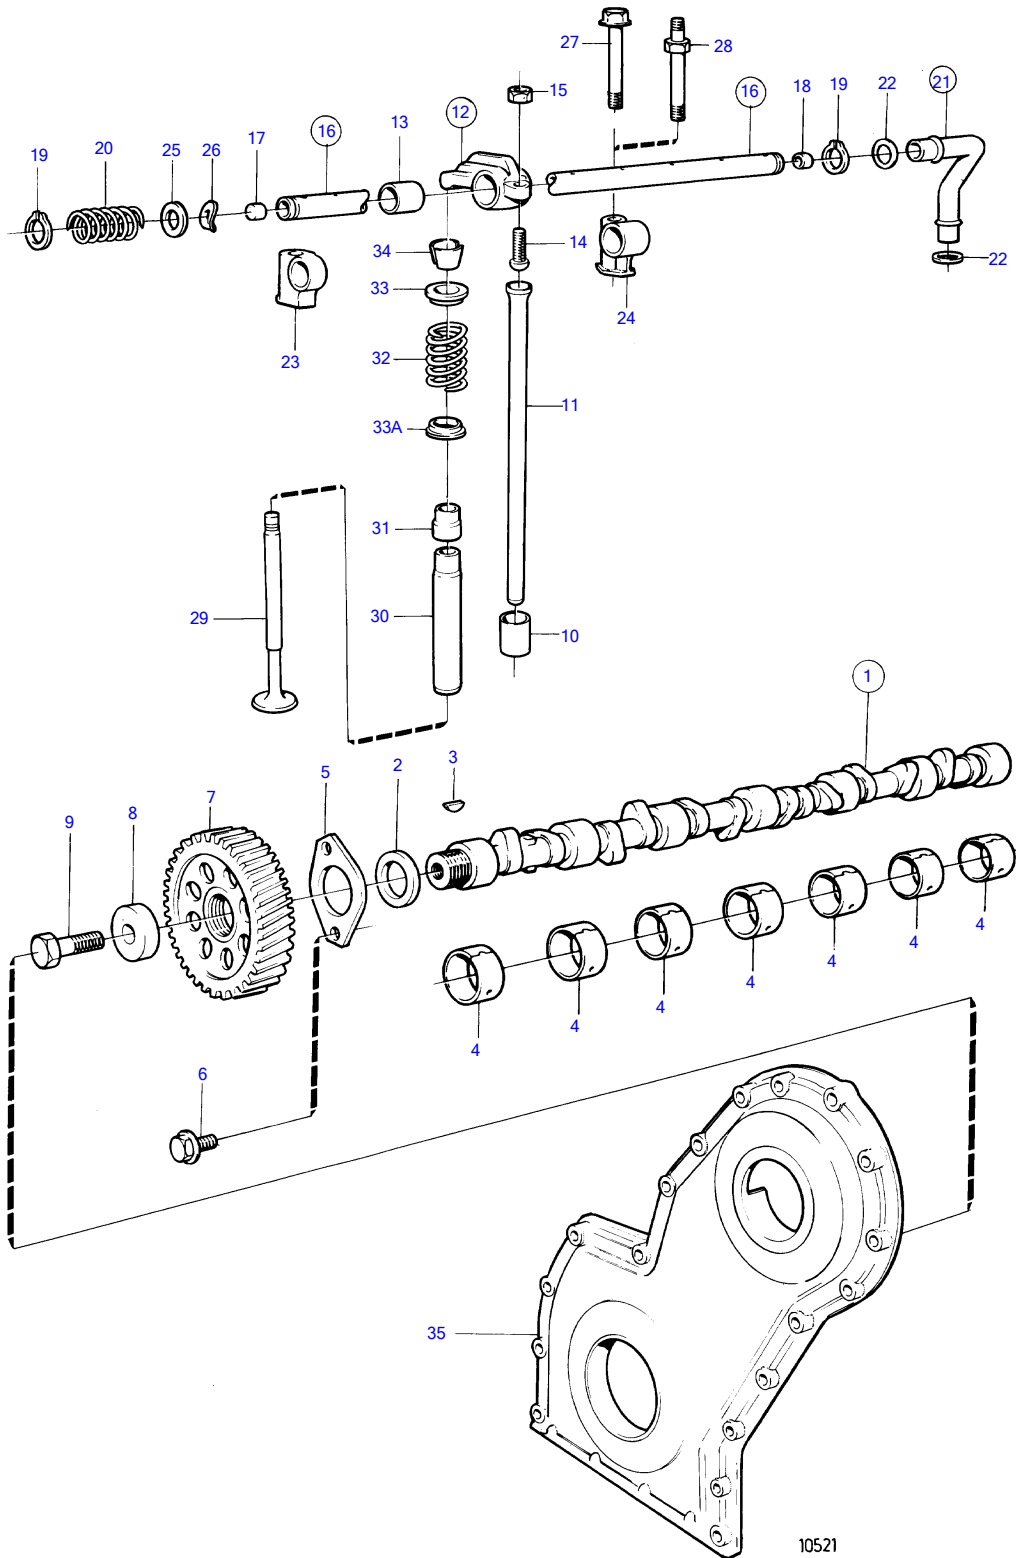

D41B, AD41B

D41B, AD41B

REF	PART NO.	QTY	DESCRIPTION	SEE SEC.	NOTES
1	838632	1	Camshaft		
2	1542221	1	• Spacer washer		
3	910116	1	• Woodruff key		
4	1542067	7	Camshaft bushing	19416	
5	838992	1	Thrust washer		
6	946440	2	Flange screw		
7	1542034	1	Gear	19430	
8	1542223	1	Washer	19430	
9	965193	1	Flange screw		
10	1542208	12	Valve tappet		
11	838636	12	Push rod		
12	418301	6	Rocker arm		No. 1-3-5-7-9-11
	418298	6	Rocker arm		No. 2-4-6-8-10-12
13	418297	12	• Bushing		
14	418286	12	• Ball stud		
15	921781	12	• Hexagon nut		
16	838643	1	Rocker arm shaft		
17	955083	1	• Cap plug		
18	840444	1	• Sleeve		
19	914456	2	Snap ring		
20	411139	5	Compression spring		
21	860686	1	Tube		
22	969198	2	• O-ring		
23	838726	1	Adapter		
24	838647	5	Bearing bracket		
25	840686	2	Spring washer		
26	400722	2	Shim		
27	965188	2	Flange screw		
28	838732	4	Stud		
29	838637	6	Inlet valve		
	838638	6	Exhaust valve		
30	419653	12	Valve guide		
31	859171	12	Valve stem seal		Inlopp-inlet
32	1545198	12	Valve spring		
33	838639	12	Washer		
33A	1332137	12	Valve spring washer		
34	465284	24	Lock		
35		X	timing gear cover and gears	19430	