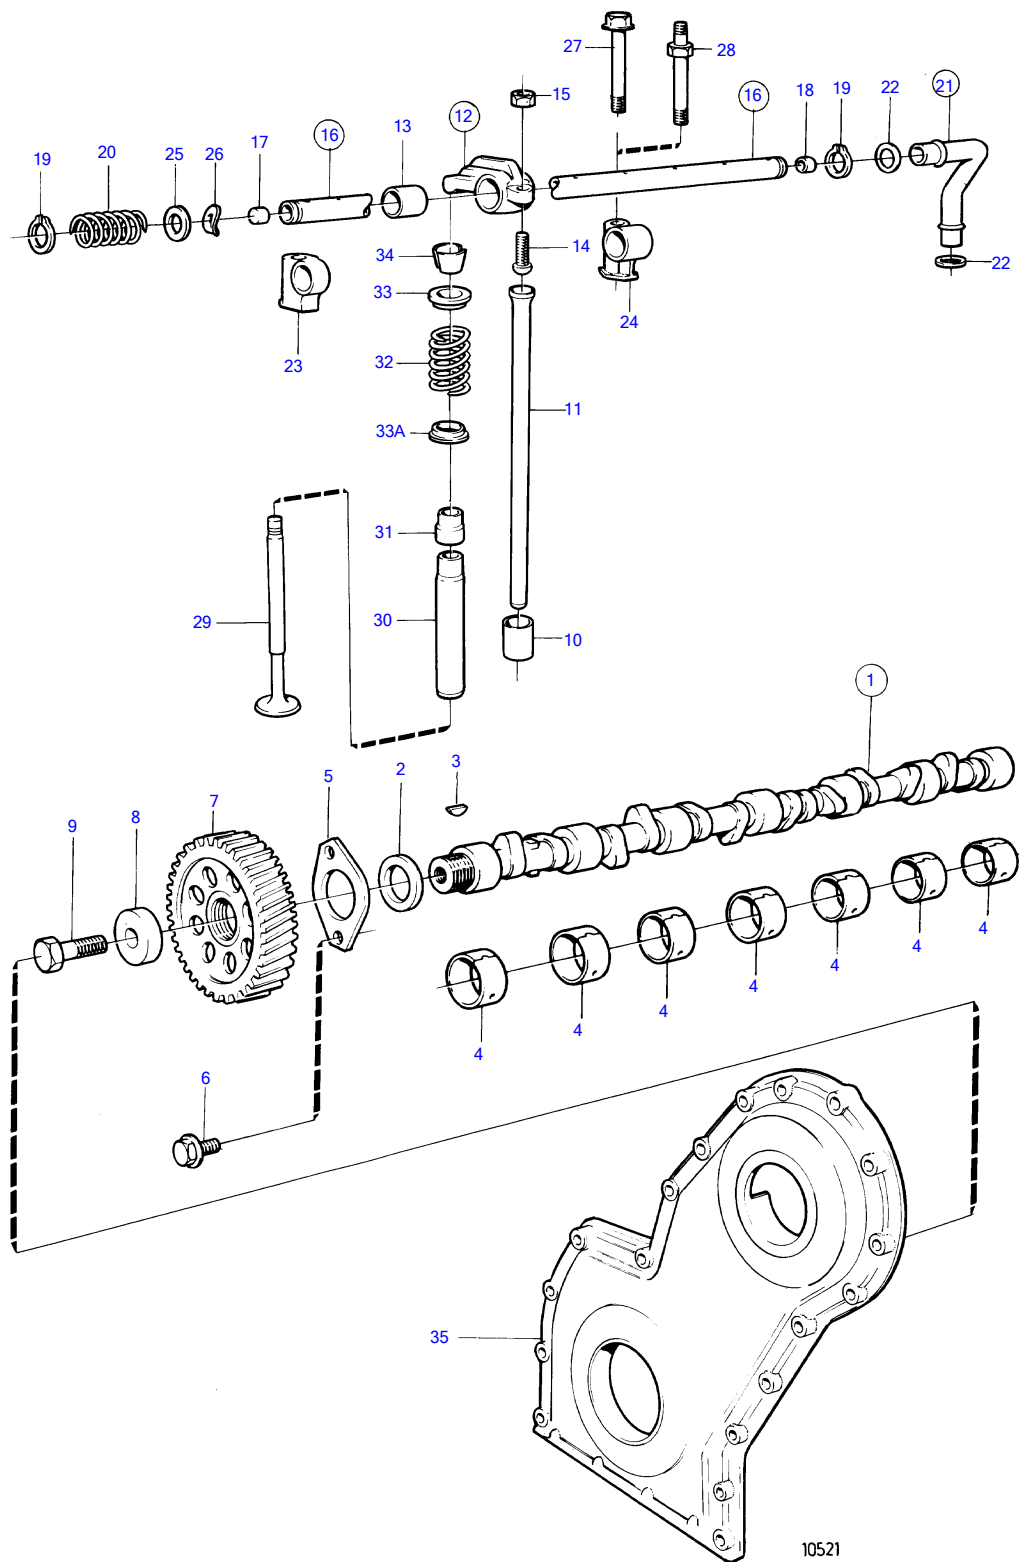

D41A, AQAD41A, AD41A

D41A, AQAD41A, AD41A

REF	PART NO.	QTY	DESCRIPTION	SEE SEC.	NOTES
1	838632	1	Camshaft		
2	1542221	1	• Spacer washer		
3	910116	1	• Woodruff key		
4	1542067	7	Camshaft bushing	19415	
5	838992	1	Thrust washer		
6	946440	2	Flange screw		
7	1542034	1	Gear	19429	
8	1542223	1	Washer	19429	
9	965193	1	Flange screw		
10	1542208	12	Valve tappet		
11	838636	12	Push rod		
12	418301	6	Rocker arm		No. 1-3-5-7-9-11
	418298	6	Rocker arm		No. 2-4-6-8-10-12
13	418297	12	• Bushing		
14	418286	12	• Ball stud		
15	921781	12	• Hexagon nut		
16	838643	1	Rocker arm shaft		
17	955083	1	• Cap plug		
18	840444	1	• Sleeve		
19	914456	2	Snap ring		
20	411139	5	Compression spring		
21	860686	1	Tube		
22	969198	2	• O-ring		
23	838726	1	Adapter		
24	838647	5	Bearing bracket		
25	840686	2	Spring washer		
26	400722	2	Shim		
27	965188	2	Flange screw		
28	838732	4	Stud		
29	838637	6	Inlet valve		
	838638	6	Exhaust valve		
30	419653	12	Valve guide		
31	859171	12	Valve stem seal		Inlopp-inlet
32	1545198	12	Valve spring		
33	838639	12	Washer		
33A	1332137	12	Valve spring washer		
34	465284	24	Lock		
35		X	timing gear cover and gears	19429	