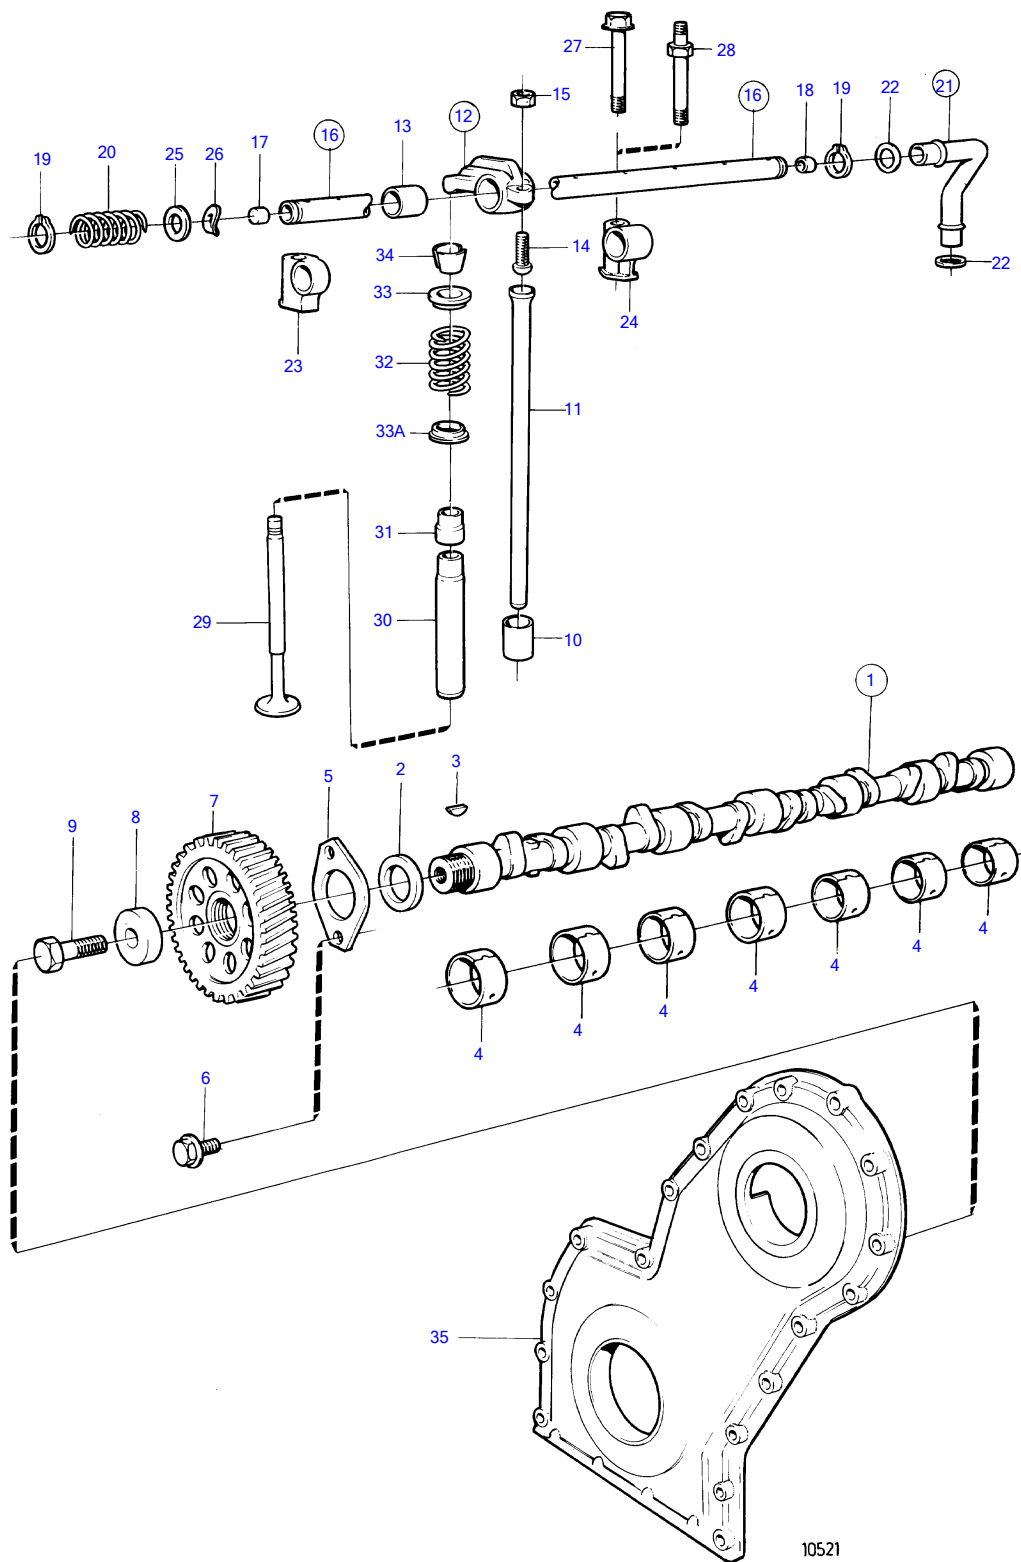

D41A, AQAD41A, AD41A

D41A, AQAD41A, AD41A

REF	PART NO.	QTY	DESCRIPTION	SEE SEC.	NOTES
1	838632	1	Camshaft		
2	1542221	1	• Spacer washer		
3	910116	1	• Woodruff key		
4	1542067	7	Camshaft bushing	19415	
5	838992	1	Thrust washer		
6	946440	2	Flange screw		
7	1542034	1	Gear	19429	
8	1542223	1	Washer	19429	
9	965193	1	Flange screw		
10	1542208	12	Valve tappet		
11	838636	12	Push rod		
12	418301	6	Rocker arm		No. 1-3-5-7-9-11
	418298	6	Rocker arm		No. 2-4-6-8-10-12
13	418297	12	• Bushing		
14	418286	12	• Ball stud		
15	921781	12	• Hexagon nut		
16	838643	1	Rocker arm shaft		
17	955083	1	• Cap plug		
18	840444	1	• Sleeve		
19	914456	2	Snap ring		
20	411139	5	Compression spring		
21	860686	1	Tube		
22	969198	2	• O-ring		
23	838726	1	Adapter		
24	838647	5	Bearing bracket		
25	840686	2	Spring washer		
26	400722	2	Shim		
27	965188	2	Flange screw		
28	838732	4	Stud		
29	838637	6	Inlet valve		
	838638	6	Exhaust valve		
30	419653	12	Valve guide		
31	859171	12	Valve stem seal		Inlopp-inlet
32	1545198	12	Valve spring		
33	838639	12	Washer		
33A	1332137	12	Valve spring washer		
34	465284	24	Lock		
35		X	timing gear cover and gears	19429	