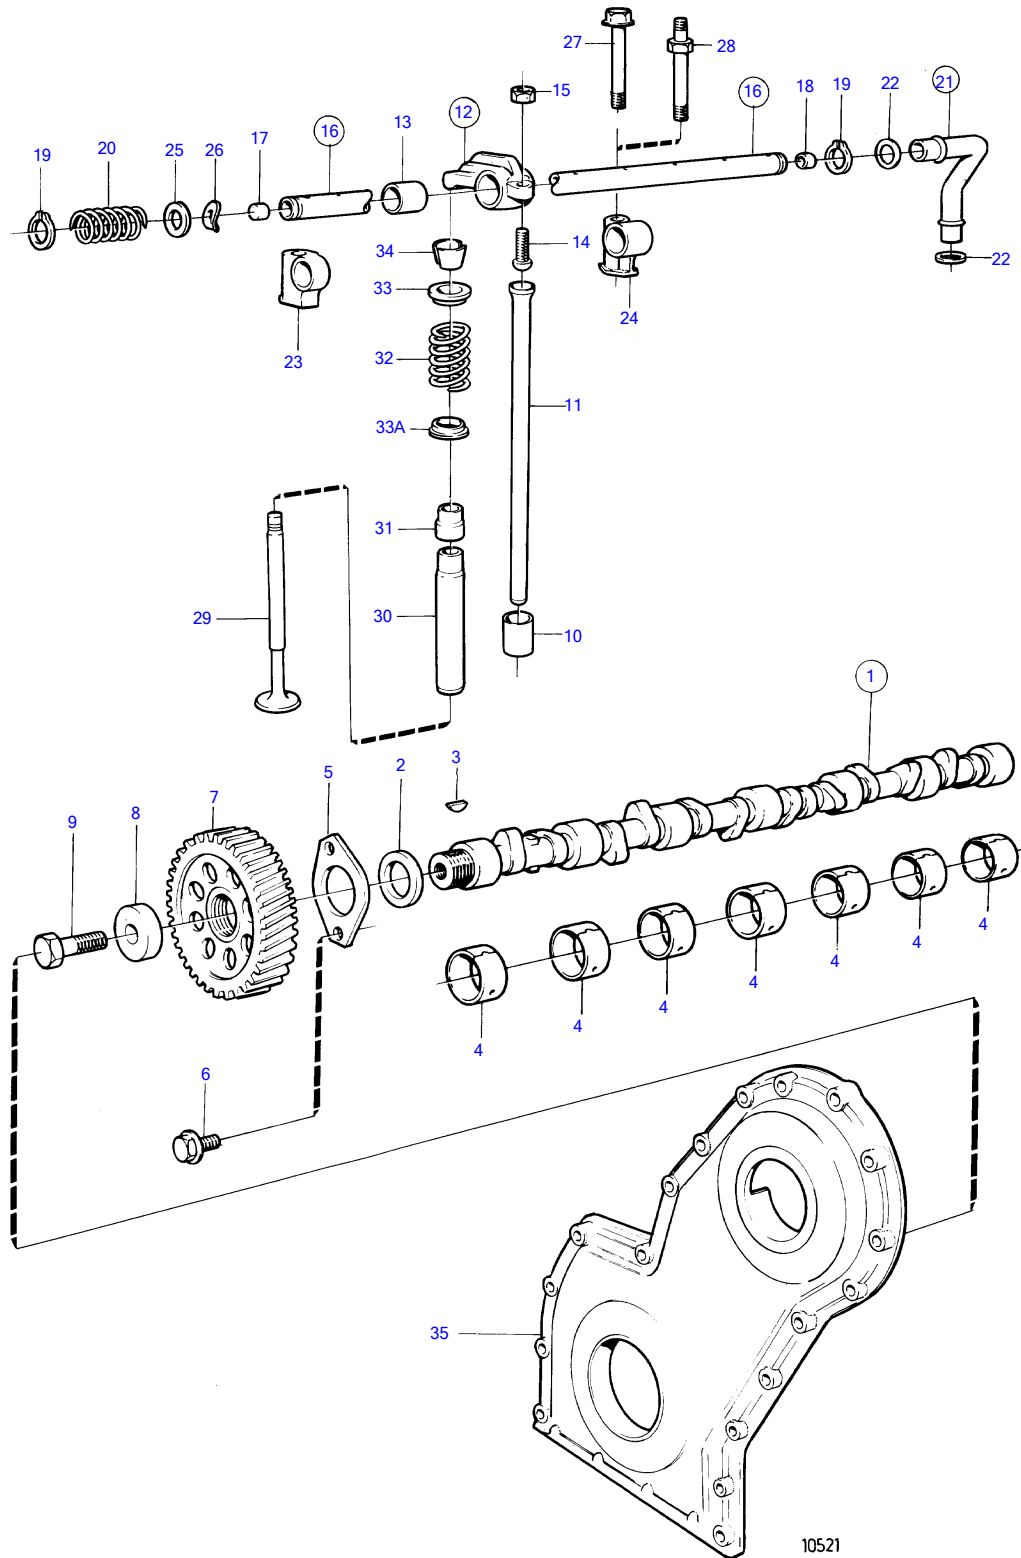

D41B, AD41B

D41B, AD41B

REF	PART NO.	QTY	DESCRIPTION	SEE SEC.	NOTES
1	838632	1	Camshaft		
2	1542221	1	• Spacer washer		
3	910116	1	• Woodruff key		
4	1542067	7	Camshaft bushing	19416	
5	838992	1	Thrust washer		
6	946440	2	Flange screw		
7	1542034	1	Gear	19430	
8	1542223	1	Washer	19430	
9	965193	1	Flange screw		
10	1542208	12	Valve tappet		
11	838636	12	Push rod		
12	418301	6	Rocker arm		No. 1-3-5-7-9-11
	418298	6	Rocker arm		No. 2-4-6-8-10-12
13	418297	12	• Bushing		
14	418286	12	• Ball stud		
15	921781	12	• Hexagon nut		
16	838643	1	Rocker arm shaft		
17	955083	1	• Cap plug		
18	840444	1	• Sleeve		
19	914456	2	Snap ring		
20	411139	5	Compression spring		
21	860686	1	Tube		
22	969198	2	• O-ring		
23	838726	1	Adapter		
24	838647	5	Bearing bracket		
25	840686	2	Spring washer		
26	400722	2	Shim		
27	965188	2	Flange screw		
28	838732	4	Stud		
29	838637	6	Inlet valve		
	838638	6	Exhaust valve		
30	419653	12	Valve guide		
31	859171	12	Valve stem seal		Inlopp-inlet
32	1545198	12	Valve spring		
33	838639	12	Washer		
33A	1332137	12	Valve spring washer		
34	465284	24	Lock		
35		X	timing gear cover and gears	19430	