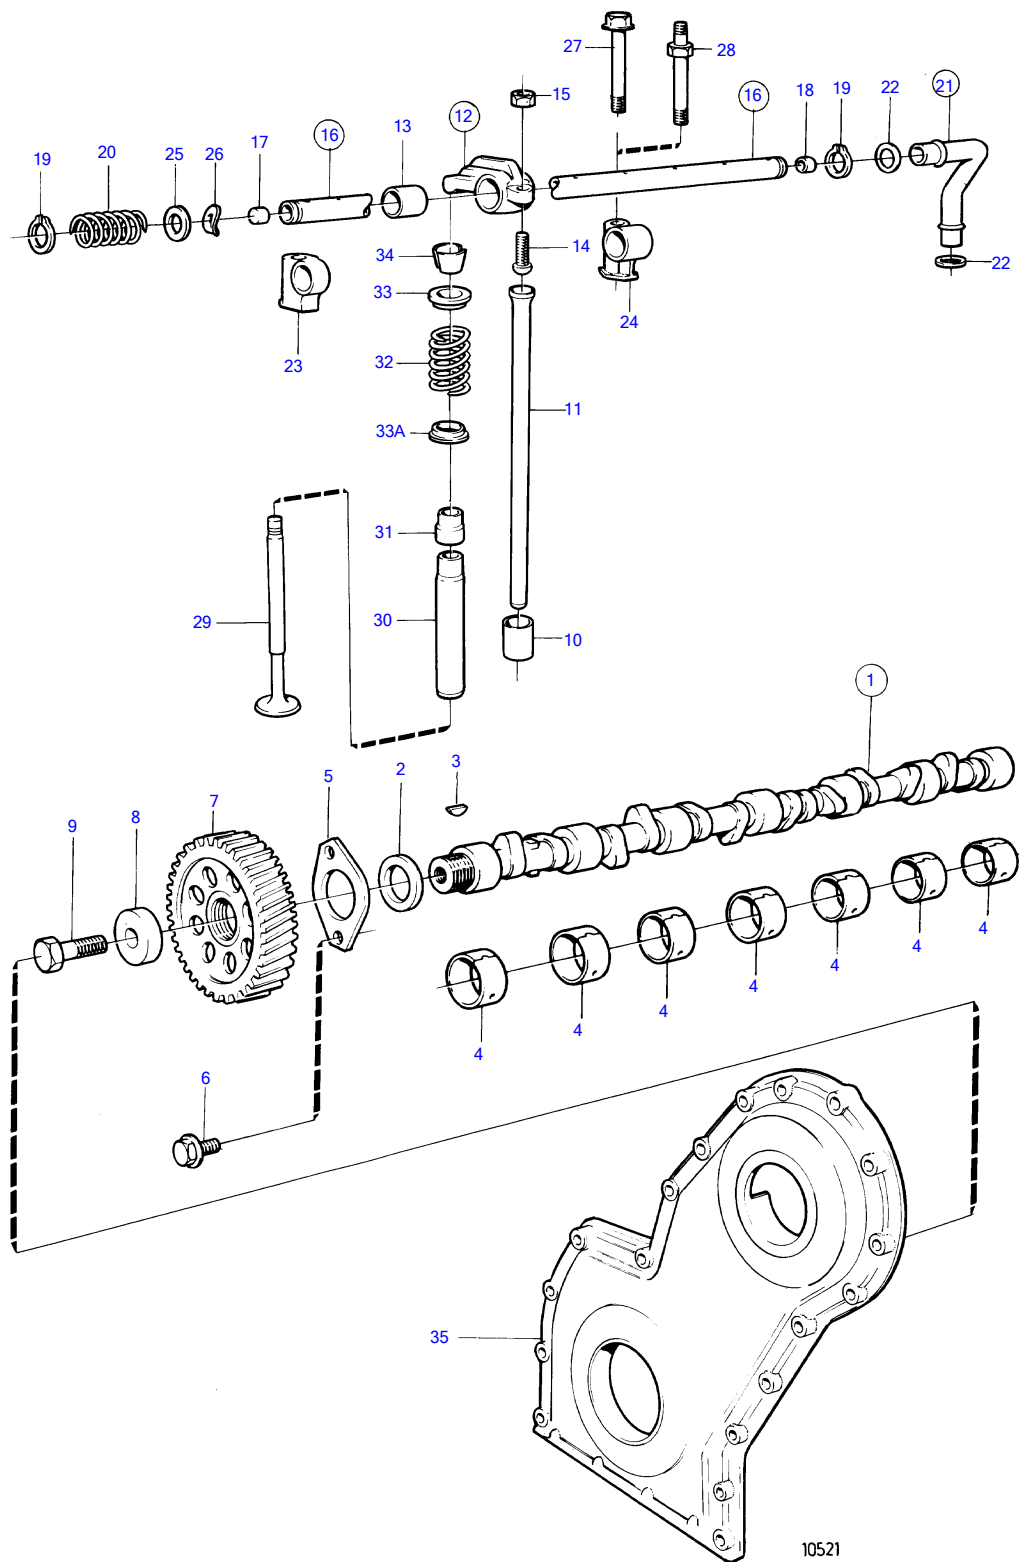

D41B, AD41B

D41B, AD41B

REF	PART NO.	QTY	DESCRIPTION	SEE SEC.	NOTES
1	838632	1	Camshaft		
2	1542221	1	• Spacer washer		
3	910116	1	• Woodruff key		
4	1542067	7	Camshaft bushing	19416	
5	838992	1	Thrust washer		
6	946440	2	Flange screw		
7	1542034	1	Gear	19430	
8	1542223	1	Washer	19430	
9	965193	1	Flange screw		
10	1542208	12	Valve tappet		
11	838636	12	Push rod		
12	418301	6	Rocker arm		No. 1-3-5-7-9-11
	418298	6	Rocker arm		No. 2-4-6-8-10-12
13	418297	12	• Bushing		
14	418286	12	• Ball stud		
15	921781	12	• Hexagon nut		
16	838643	1	Rocker arm shaft		
17	955083	1	• Cap plug		
18	840444	1	• Sleeve		
19	914456	2	Snap ring		
20	411139	5	Compression spring		
21	860686	1	Tube		
22	969198	2	• O-ring		
23	838726	1	Adapter		
24	838647	5	Bearing bracket		
25	840686	2	Spring washer		
26	400722	2	Shim		
27	965188	2	Flange screw		
28	838732	4	Stud		
29	838637	6	Inlet valve		
	838638	6	Exhaust valve		
30	419653	12	Valve guide		
31	859171	12	Valve stem seal		Inlopp-inlet
32	1545198	12	Valve spring		
33	838639	12	Washer		
33A	1332137	12	Valve spring washer		
34	465284	24	Lock		
35		X	timing gear cover and gears	19430	