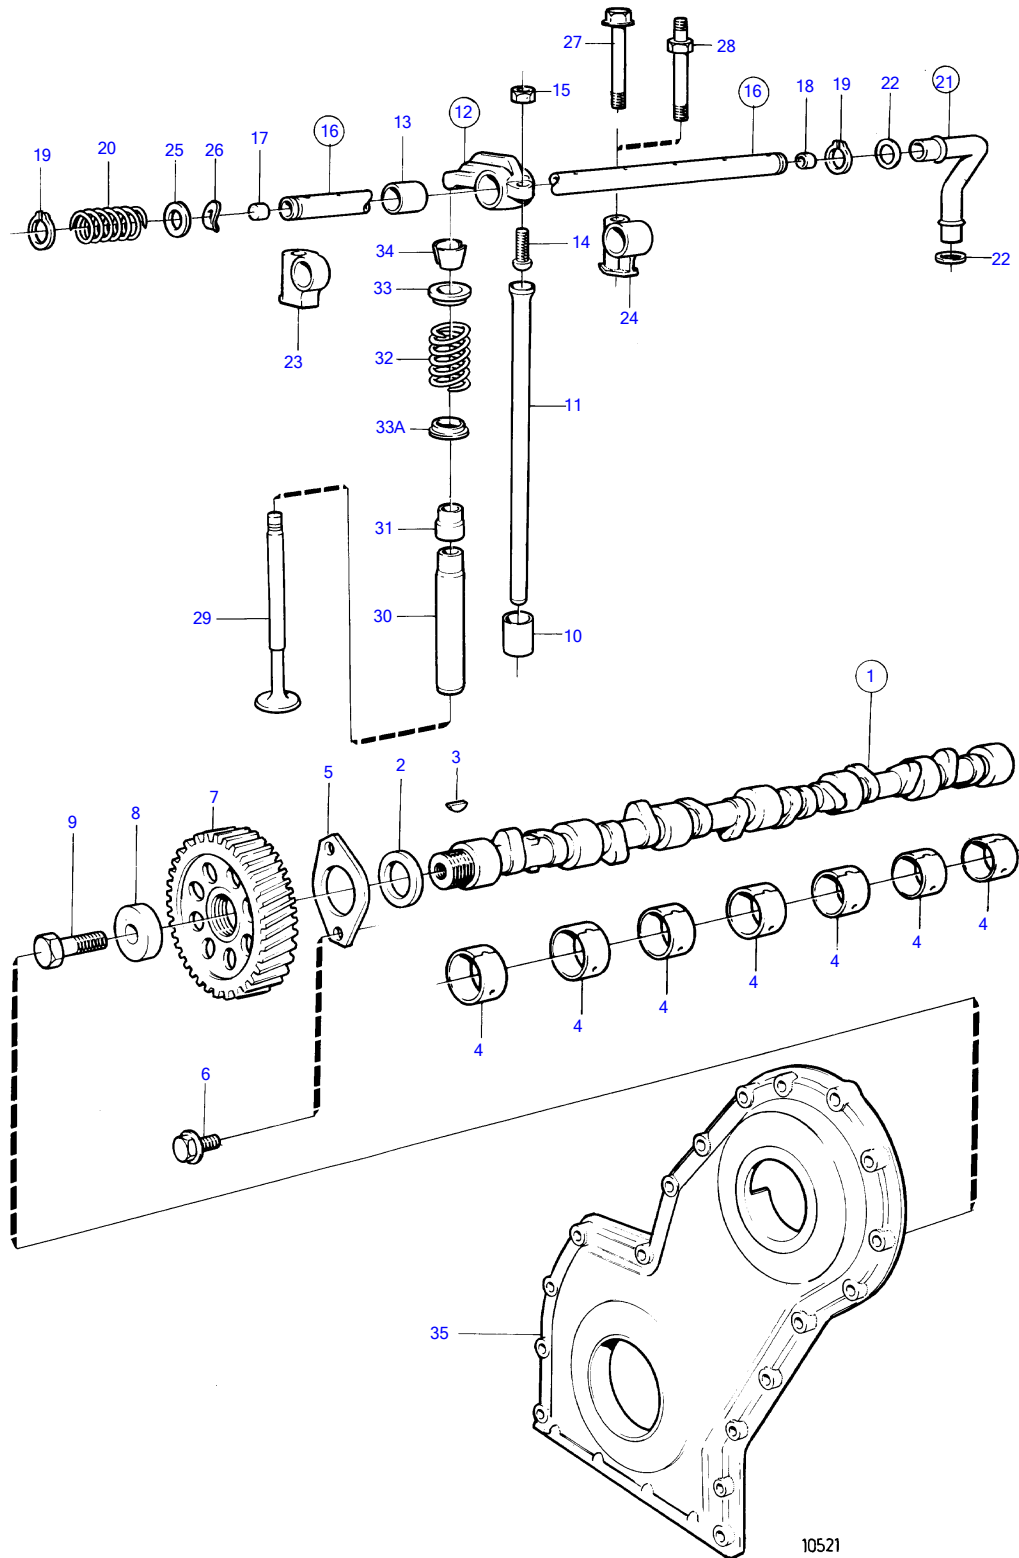

D41B, AD41B

D41B, AD41B

REF	PART NO.	QTY	DESCRIPTION	SEE SEC.	NOTES
1	838632	1	Camshaft		
2	1542221	1	• Spacer washer		
3	910116	1	• Woodruff key		
4	1542067	7	Camshaft bushing	19416	
5	838992	1	Thrust washer		
6	946440	2	Flange screw		
7	1542034	1	Gear	19430	
8	1542223	1	Washer	19430	
9	965193	1	Flange screw		
10	1542208	12	Valve tappet		
11	838636	12	Push rod		
12	418301	6	Rocker arm		No. 1-3-5-7-9-11
	418298	6	Rocker arm		No. 2-4-6-8-10-12
13	418297	12	• Bushing		
14	418286	12	• Ball stud		
15	921781	12	• Hexagon nut		
16	838643	1	Rocker arm shaft		
17	955083	1	• Cap plug		
18	840444	1	• Sleeve		
19	914456	2	Snap ring		
20	411139	5	Compression spring		
21	860686	1	Tube		
22	969198	2	• O-ring		
23	838726	1	Adapter		
24	838647	5	Bearing bracket		
25	840686	2	Spring washer		
26	400722	2	Shim		
27	965188	2	Flange screw		
28	838732	4	Stud		
29	838637	6	Inlet valve		
	838638	6	Exhaust valve		
30	419653	12	Valve guide		
31	859171	12	Valve stem seal		Inlopp-inlet
32	1545198	12	Valve spring		
33	838639	12	Washer		
33A	1332137	12	Valve spring washer		
34	465284	24	Lock		
35		X	timing gear cover and gears	19430	