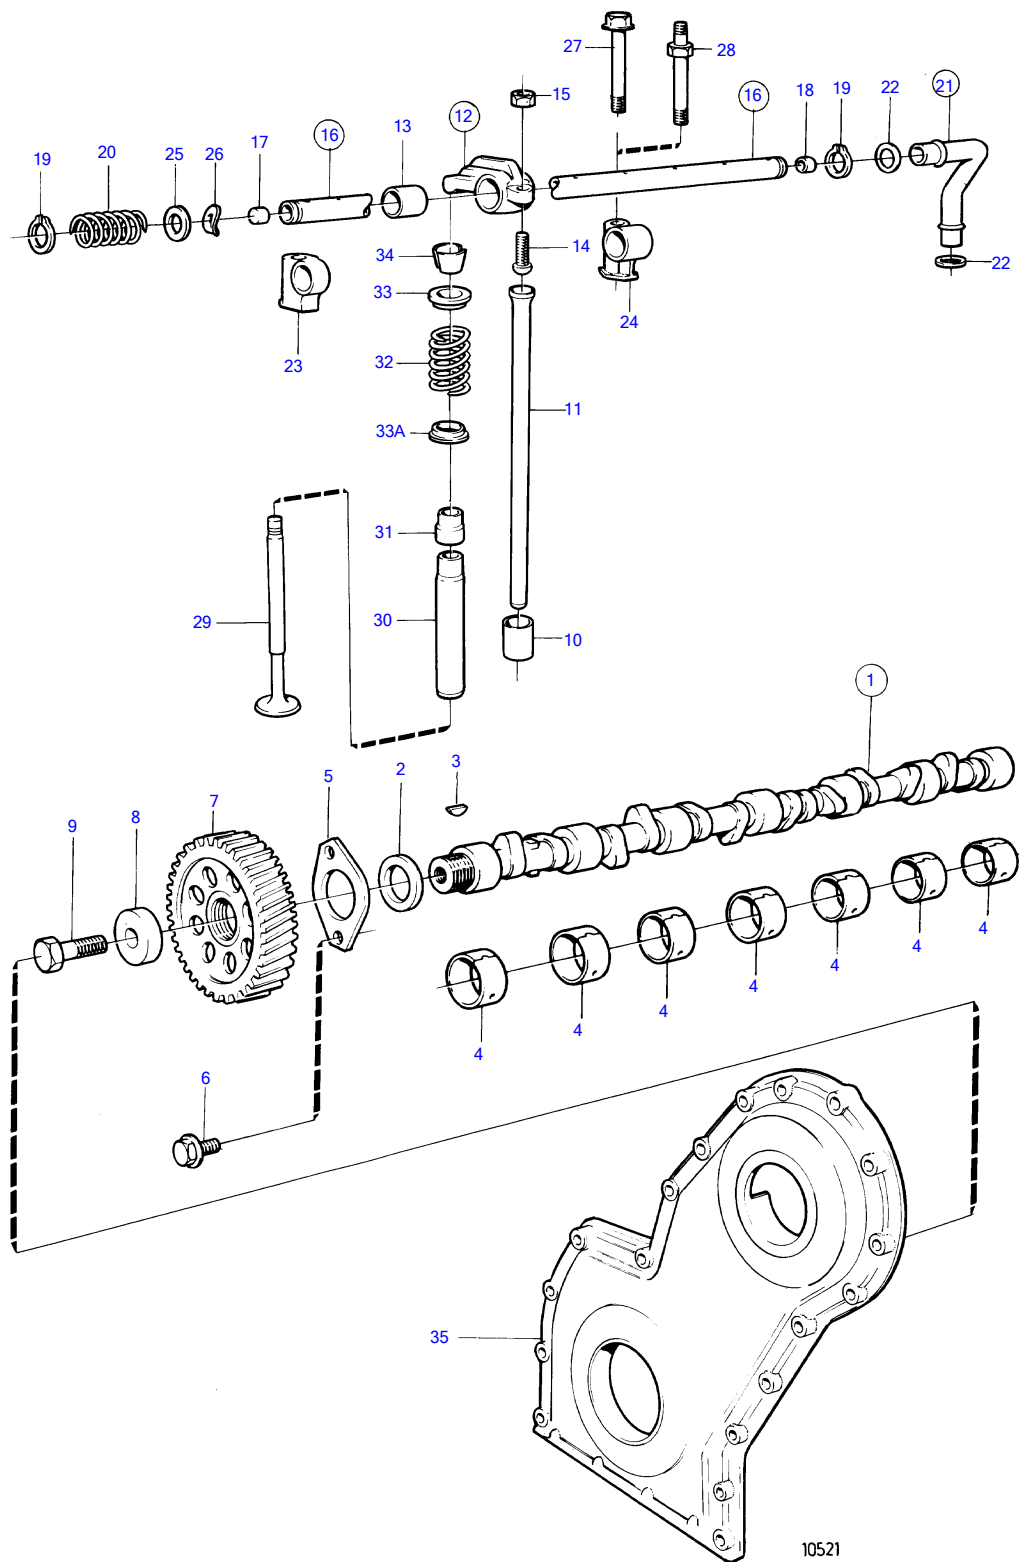

D41B, AD41B

## D41B, AD41B

REF	PART NO.	QTY	DESCRIPTION	SEE SEC.	NOTES
1	838632	1	Camshaft		
2	1542221	1	• Spacer washer		
3	910116	1	• Woodruff key		
4	1542067	7	Camshaft bushing	19416	
5	838992	1	Thrust washer		
6	946440	2	Flange screw		
7	1542034	1	Gear	19430	
8	1542223	1	Washer	19430	
9	965193	1	Flange screw		
10	1542208	12	Valve tappet		
11	838636	12	Push rod		
12	418301	6	Rocker arm		No. 1-3-5-7-9-11
	418298	6	Rocker arm		No. 2-4-6-8-10-12
13	418297	12	• Bushing		
14	418286	12	• Ball stud		
15	921781	12	• Hexagon nut		
16	838643	1	Rocker arm shaft		
17	955083	1	• Cap plug		
18	840444	1	• Sleeve		
19	914456	2	Snap ring		
20	411139	5	Compression spring		
21	860686	1	Tube		
22	969198	2	• O-ring		
23	838726	1	Adapter		
24	838647	5	Bearing bracket		
25	840686	2	Spring washer		
26	400722	2	Shim		
27	965188	2	Flange screw		
28	838732	4	Stud		
29	838637	6	Inlet valve		
	838638	6	Exhaust valve		
30	419653	12	Valve guide		
31	859171	12	Valve stem seal		Inlopp-inlet
32	1545198	12	Valve spring		
33	838639	12	Washer		
33A	1332137	12	Valve spring washer		
34	465284	24	Lock		
35		X	timing gear cover and gears	19430	