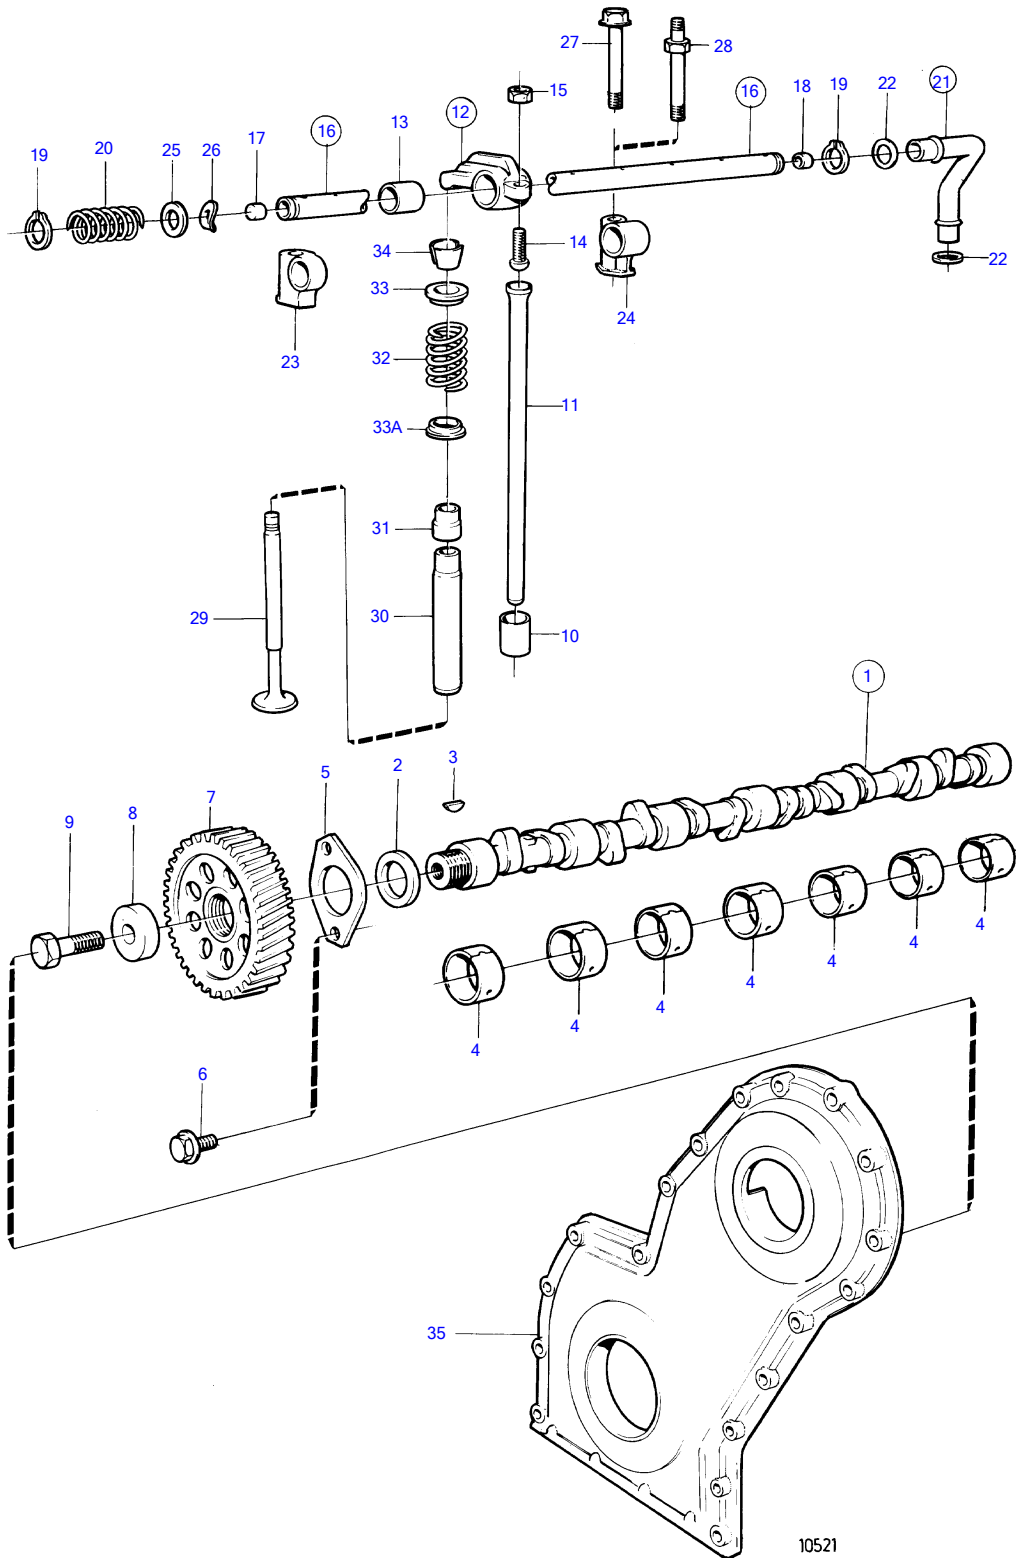

D41B, AD41B

## D41B, AD41B

REF	PART NO.	QTY	DESCRIPTION	SEE SEC.	NOTES
1	838632	1	Camshaft		
2	1542221	1	• Spacer washer		
3	910116	1	• Woodruff key		
4	1542067	7	Camshaft bushing	19416	
5	838992	1	Thrust washer		
6	946440	2	Flange screw		
7	1542034	1	Gear	19430	
8	1542223	1	Washer	19430	
9	965193	1	Flange screw		
10	1542208	12	Valve tappet		
11	838636	12	Push rod		
12	418301	6	Rocker arm		No. 1-3-5-7-9-11
	418298	6	Rocker arm		No. 2-4-6-8-10-12
13	418297	12	• Bushing		
14	418286	12	• Ball stud		
15	921781	12	• Hexagon nut		
16	838643	1	Rocker arm shaft		
17	955083	1	• Cap plug		
18	840444	1	• Sleeve		
19	914456	2	Snap ring		
20	411139	5	Compression spring		
21	860686	1	Tube		
22	969198	2	• O-ring		
23	838726	1	Adapter		
24	838647	5	Bearing bracket		
25	840686	2	Spring washer		
26	400722	2	Shim		
27	965188	2	Flange screw		
28	838732	4	Stud		
29	838637	6	Inlet valve		
	838638	6	Exhaust valve		
30	419653	12	Valve guide		
31	859171	12	Valve stem seal		Inlopp-inlet
32	1545198	12	Valve spring		
33	838639	12	Washer		
33A	1332137	12	Valve spring washer		
34	465284	24	Lock		
35		X	timing gear cover and gears	19430	