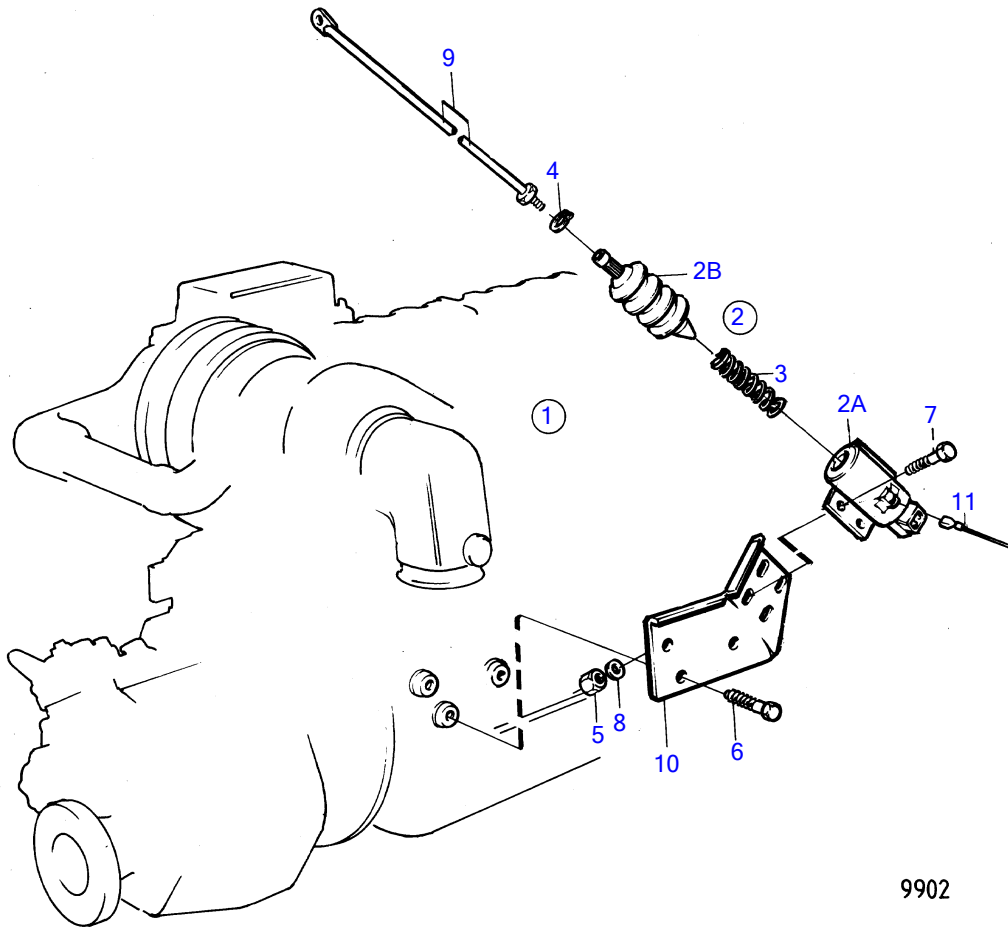

TAMD41A

9902

TAMD41A

REF	PART NO.	QTY	DESCRIPTION	SEE SEC.	NOTES
1	876175	1	Control magnet kit		
2	848926	1	• Stop solenoid		Repl by 876175
2A		1	• • solenoid		
2B		1	• • solenoid		
3	843401	1	• Return spring		
4	(969294)	1	• Snap ring		Obsolete part
5	945408	4	Flange nut		
6	970972	3	Hexagon screw		(955342)
7	946173	4	Flange screw		
8	960141	4	Washer		
9	(858928)	1	Pull rod		Obsolete part
10	(859437)	1	Bracket		Obsolete part
11		X	cables and terminals	19549	