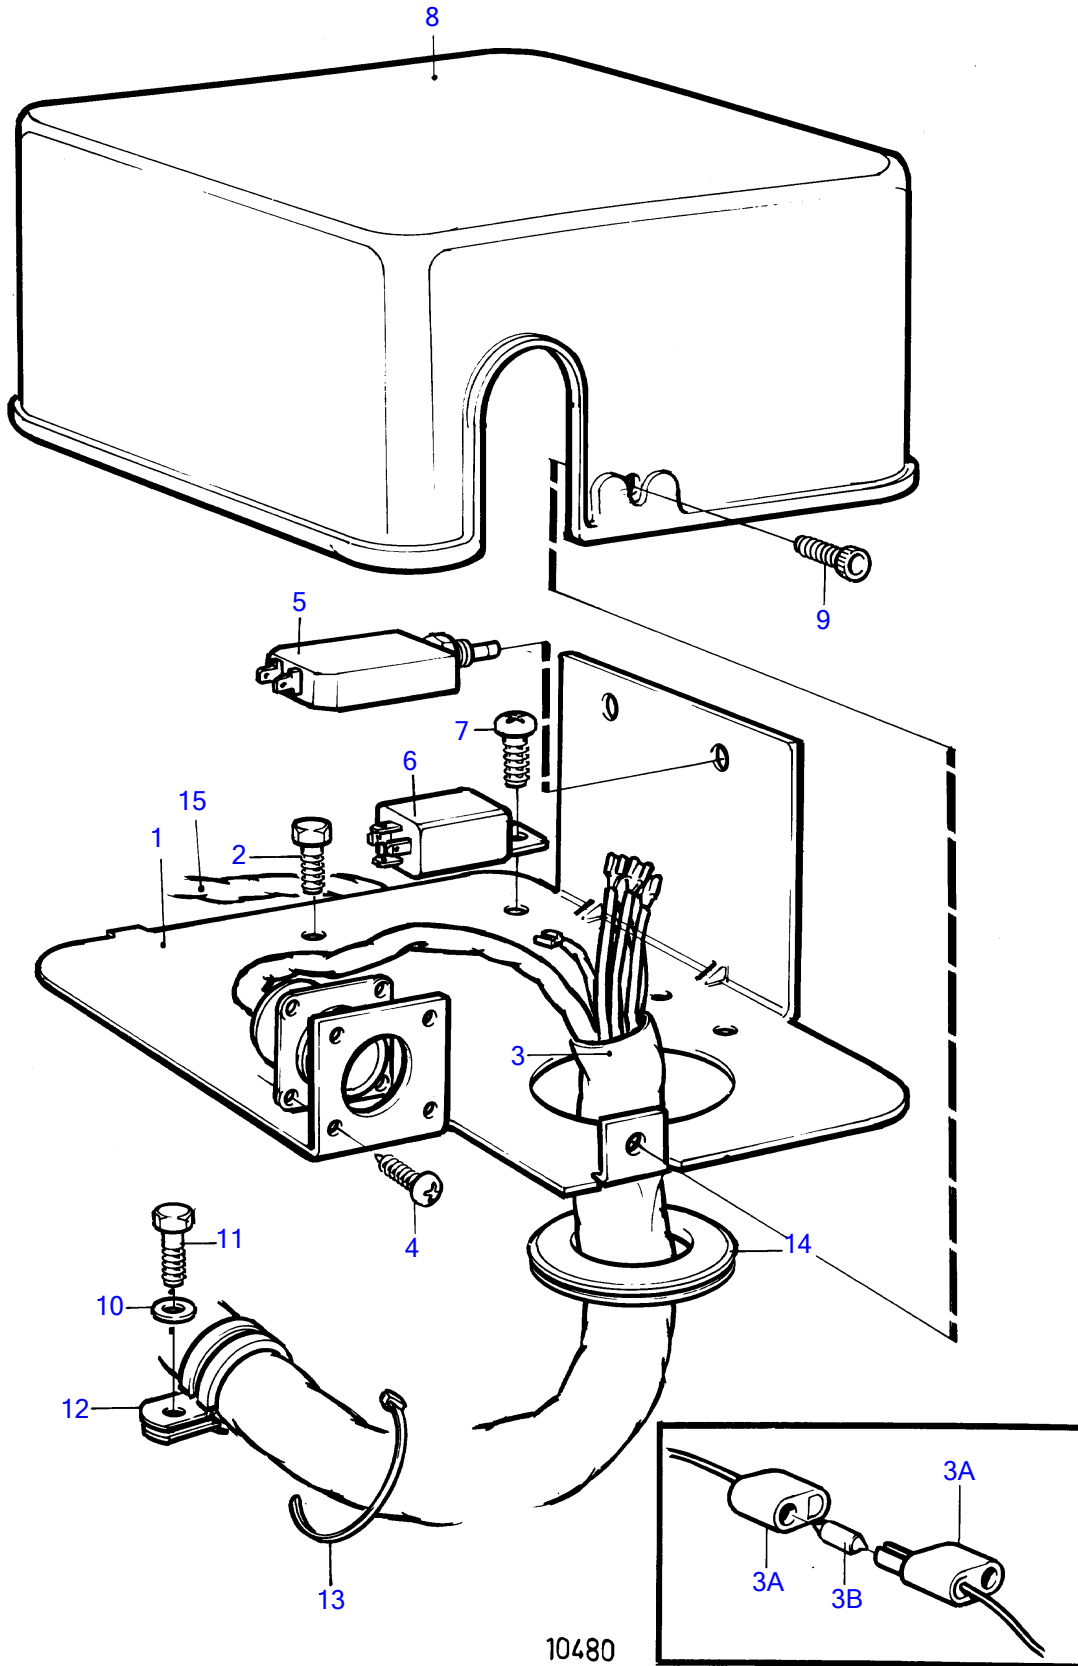

D41A, AQAD41A, AD41A

## D41A, AQAD41A, AD41A

REF	PART NO.	QTY	DESCRIPTION	NOTES
1	838852	1	Bracket	
2	965175	3	Flange screw	
3	858757	1	Cable trunk	12V, repl by 859226
	859226	1	Cable trunk	
3A	966334	1	• Fuse holder	Included in cable unit 859226
3B	942785	1	• Fuse	For exhaust pressure regulator, Included in cable unit 859226, 12V
4	955119	4	Cross recessed screw	
5	966689	1	Fuse	
6	846762	1	Relay	12V 50A
	853545	1	Relay kit	(853544) 12V 30A
7	956090	1	Cross recessed screw	
	956074	1	Cross recessed screw	
8	838808	1	Cover	
9	846736	1	Lock screw	
10	942767	1	Toothed washer	
11	946440	1	Flange screw	
12	949786	2	Clamp	
13	948210	X	Cable tie	
14		1	bushing	
15		1	ground cable	