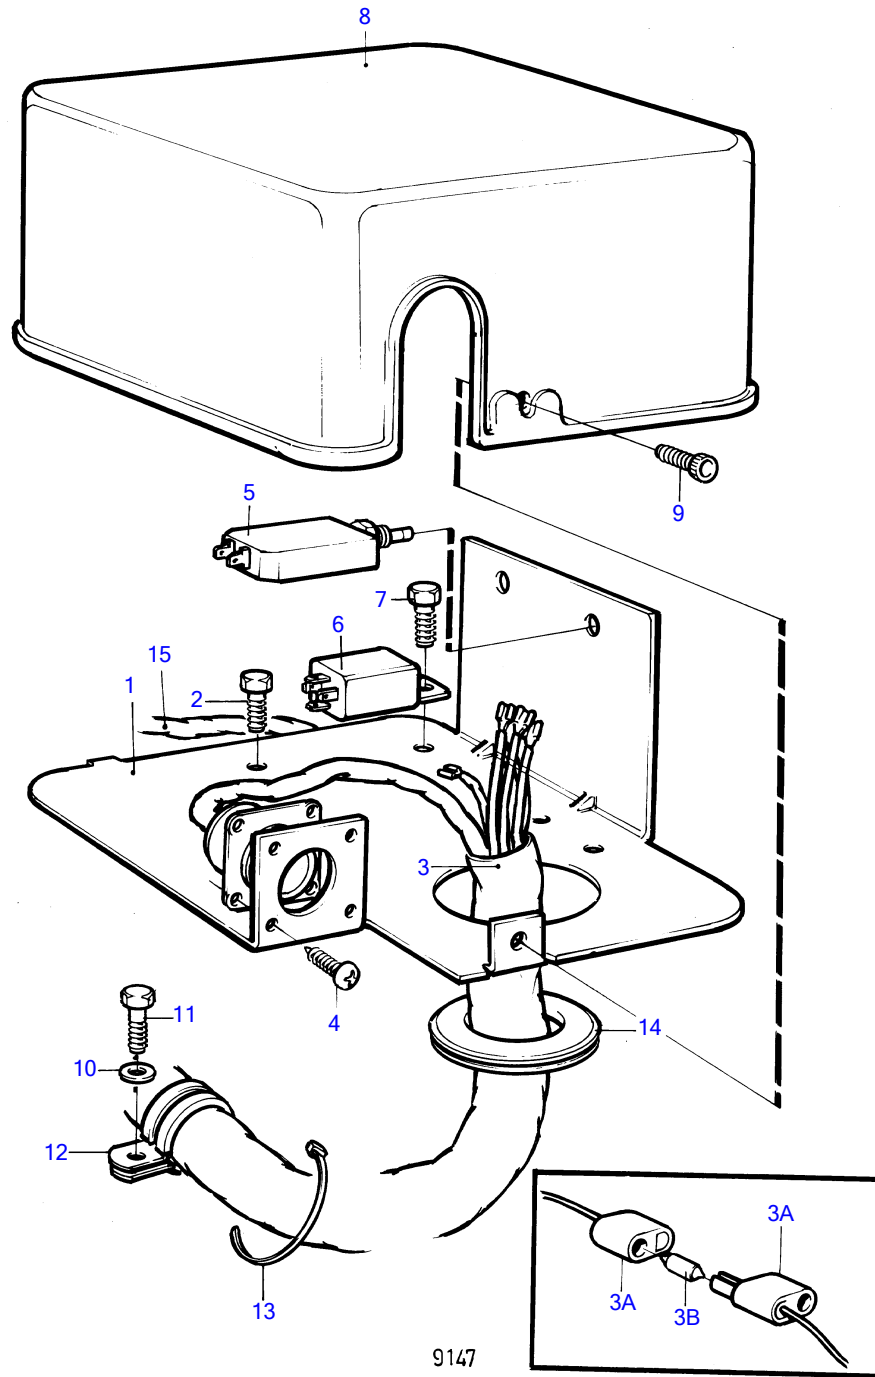

TAMD41A

TAMD41A

REF	PART NO.	QTY	DESCRIPTION	NOTES
1	838852	1	Bracket	
2	965175	3	Flange screw	
3	858757	1	Cable trunk	12V, repl by 859226
	859226	1	Cable trunk	12V
	858085	1	Cable kit, cable unit	Product no.868427,868428., 24V
	(859049)	1	Cable trunk	Repl by 859049
3A	966334	1	• Fuse holder	Product no.868427,868428,868431,868434, 24V, Obsolete part
3	966334	1	• Fuse holder	Included in cable unit 859049.
3B	11433	1	• Fuse	Included in cable unit 859226
3	942785	1	• Fuse	Included in cable unit 859049., For exhaust pressure regulator, 24V
4	955119	4	Cross recessed screw	For exhaust pressure regulator, Included in cable unit 859226, 12V
5	966689	1	Fuse	Product no.867975,867976,868082,868421,868422,868425, 868426,868433
	966689	2	Fuse	Product no.868427,868428,868431,868434
6	846762	1	Relay	12V 50A
	853545	1	Relay kit	For engines with wet exhaust line, (853544) 12V 30A
	838955	1	Relay	24V 50A
	837878	2	Relay	For engines with wet exhaust line, 24V,50A
	837878	1	Relay	For engines with dry exhaust line
7	956090	1	Cross recessed screw	
	956074	1	Cross recessed screw	Product no.867975,867976,868082,868421,868422,868425, 868426,868433
	956074	2	Cross recessed screw	Product no.868427,868428,868431,868434
8	838808	1	Cover	
9	846736	1	Lock screw	
10	942767	1	Toothed washer	
11	946440	1	Flange screw	
12	949786	2	Clamp	
13	948210	X	Cable tie	
14		1	bushing	
15		1	ground cable	Product no.867975,867976,868082,868421,868422,868425, 868426,868433