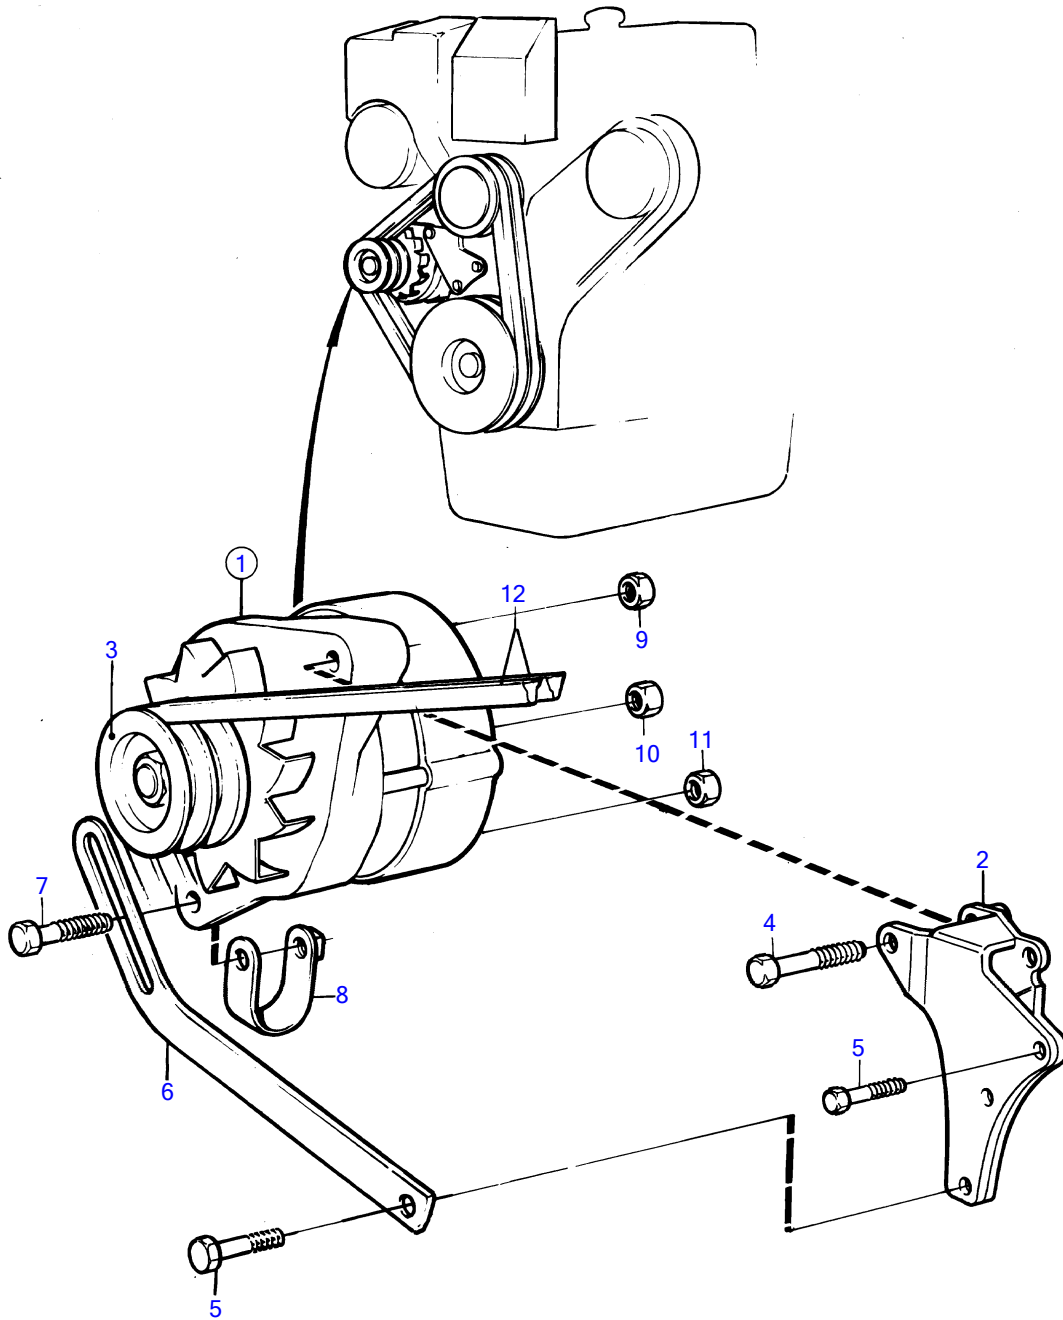

D41A, AQAD41A, AD41A

8012

D41A, AQAD41A, AD41A

REF	PART NO.	QTY	DESCRIPTION	SEE SEC.	NOTES
1	858838	1	Alternator, alternator		For 12 voltage electric system., Also available as an exchange part., 14V 50A
			.	19533	
2	860271	1	Bracket		
3	841812	1	Pulley		
4	955554	1	Hexagon screw		
5	965179	1	Flange screw		L=50mm
	965182	1	Flange screw		L=80mm
	969189	1	Flange screw		L=85mm
6	835352	1	Tensioner		
7	947760	1	Flange screw		
8	466735	1	Tensioning eyelet		
9	955779	1	Hexagon nut		M4
10	965483	1	Flange nut		M5
11	945407	1	Flange nut		M6
12	966978	1	V-belt		(958359)