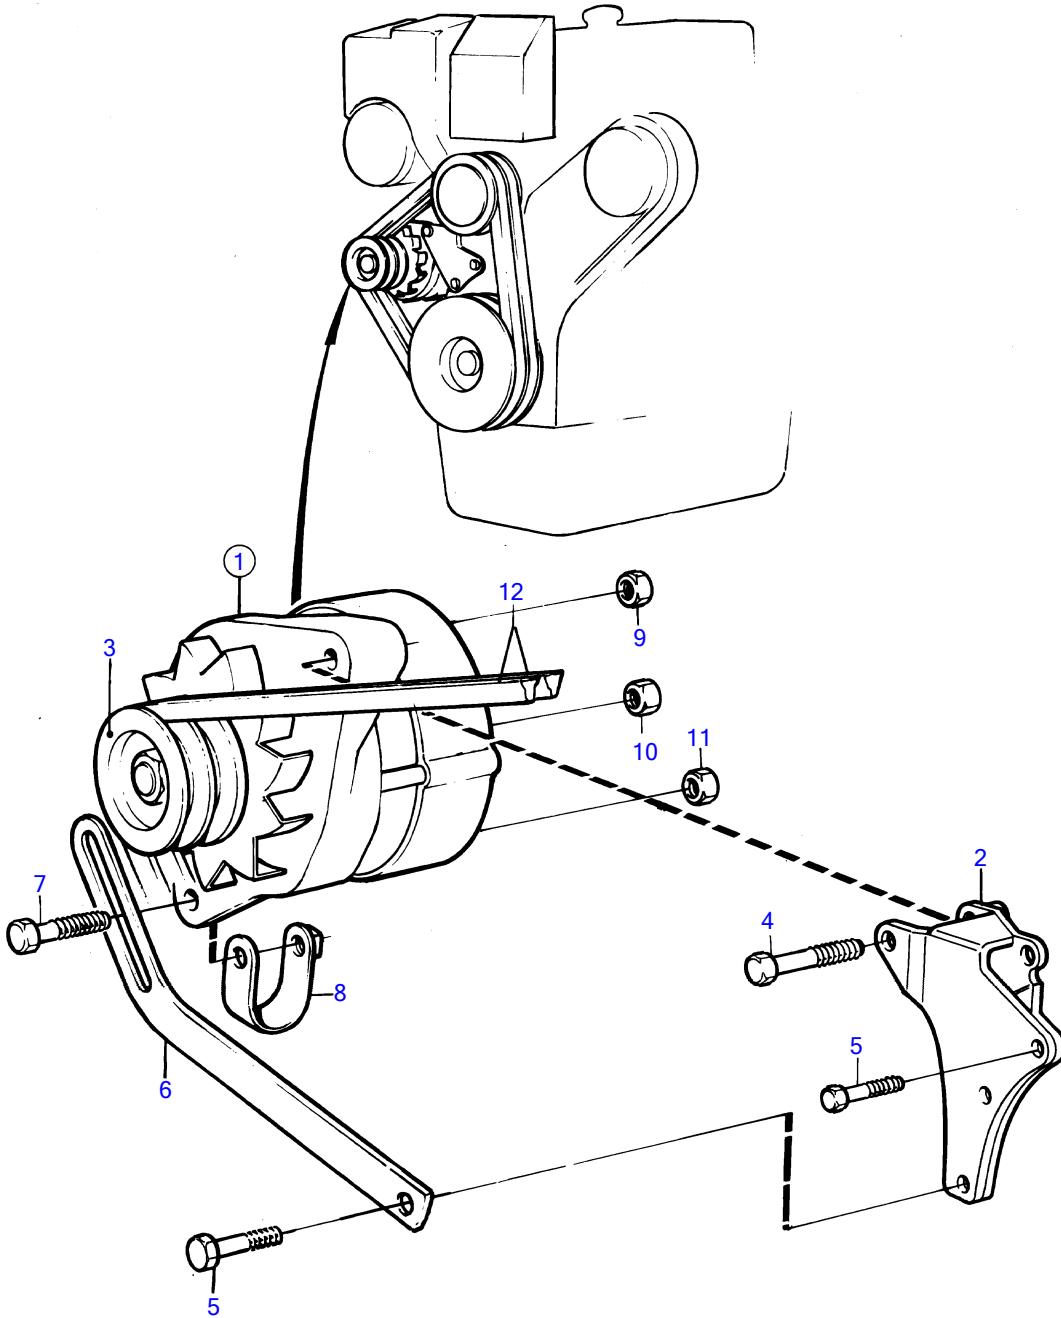

D41A, AQAD41A, AD41A

8012

D41A, AQAD41A, AD41A

REF	PART NO.	QTY	DESCRIPTION	SEE SEC.	NOTES
1	858838	1	Alternator, alternator		For 12 voltage electric system., Also available as an exchange part., 14V 50A
			.	19533	
2	860271	1	Bracket		
3	841812	1	Pulley		
4	955554	1	Hexagon screw		
5	965179	1	Flange screw		L=50mm
	965182	1	Flange screw		L=80mm
	969189	1	Flange screw		L=85mm
6	835352	1	Tensioner		
7	947760	1	Flange screw		
8	466735	1	Tensioning eyelet		
9	955779	1	Hexagon nut		M4
10	965483	1	Flange nut		M5
11	945407	1	Flange nut		M6
12	966978	1	V-belt		(958359)