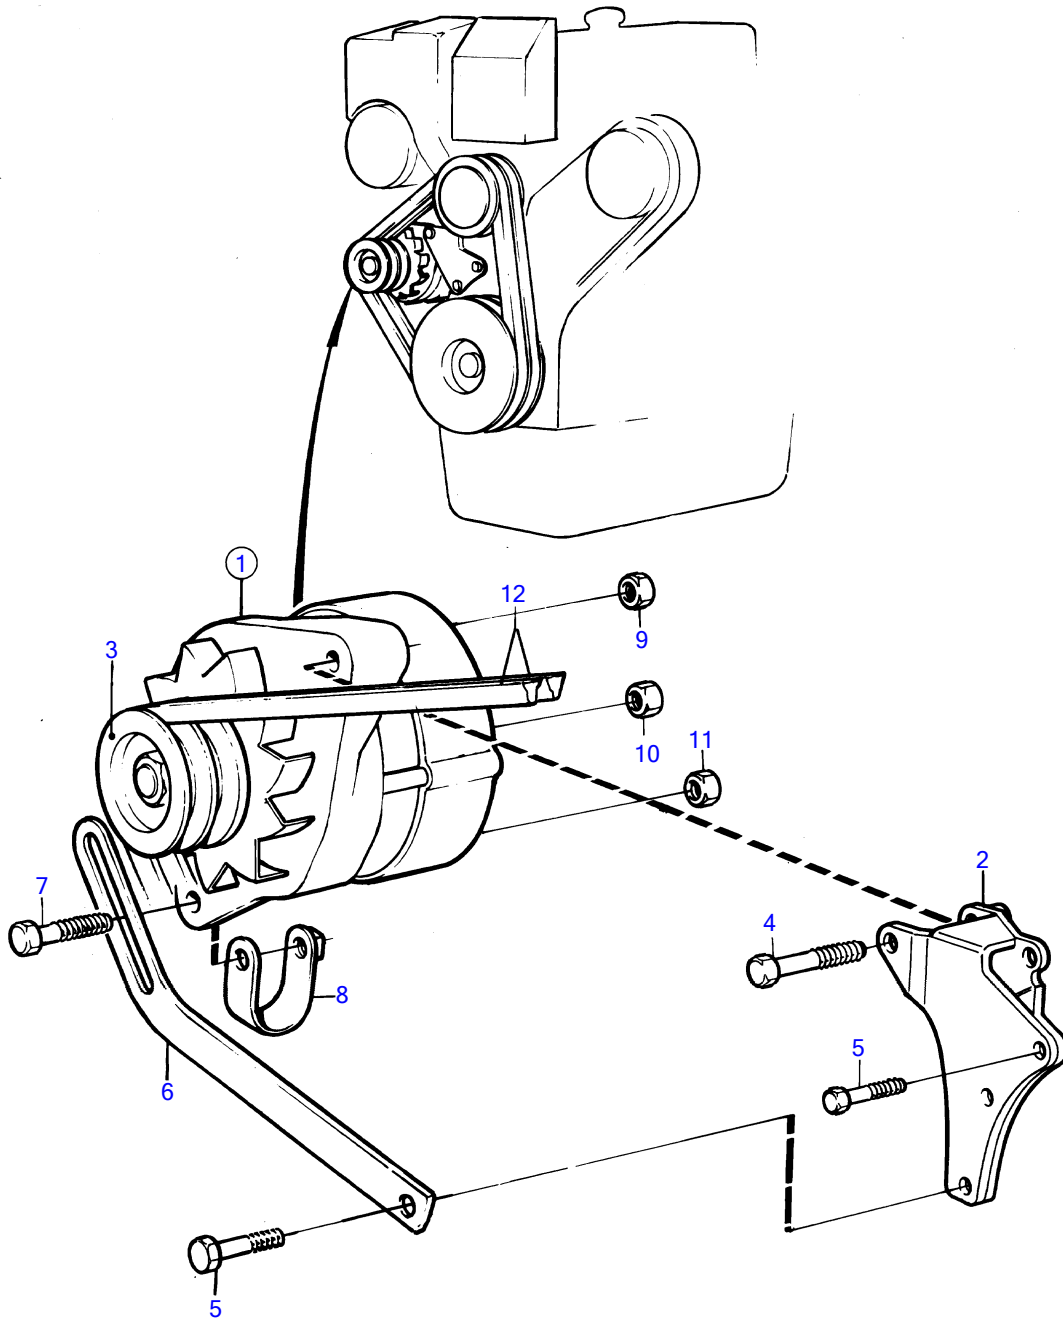

D41A, AQAD41A, AD41A

8012

D41A, AQAD41A, AD41A

REF	PART NO.	QTY	DESCRIPTION	SEE SEC.	NOTES
1	858838	1	Alternator, alternator		For 12 voltage electric system., Also available as an exchange part., 14V 50A
			.	19533	
2	860271	1	Bracket		
3	841812	1	Pulley		
4	955554	1	Hexagon screw		
5	965179	1	Flange screw		L=50mm
	965182	1	Flange screw		L=80mm
	969189	1	Flange screw		L=85mm
6	835352	1	Tensioner		
7	947760	1	Flange screw		
8	466735	1	Tensioning eyelet		
9	955779	1	Hexagon nut		M4
10	965483	1	Flange nut		M5
11	945407	1	Flange nut		M6
12	966978	1	V-belt		(958359)