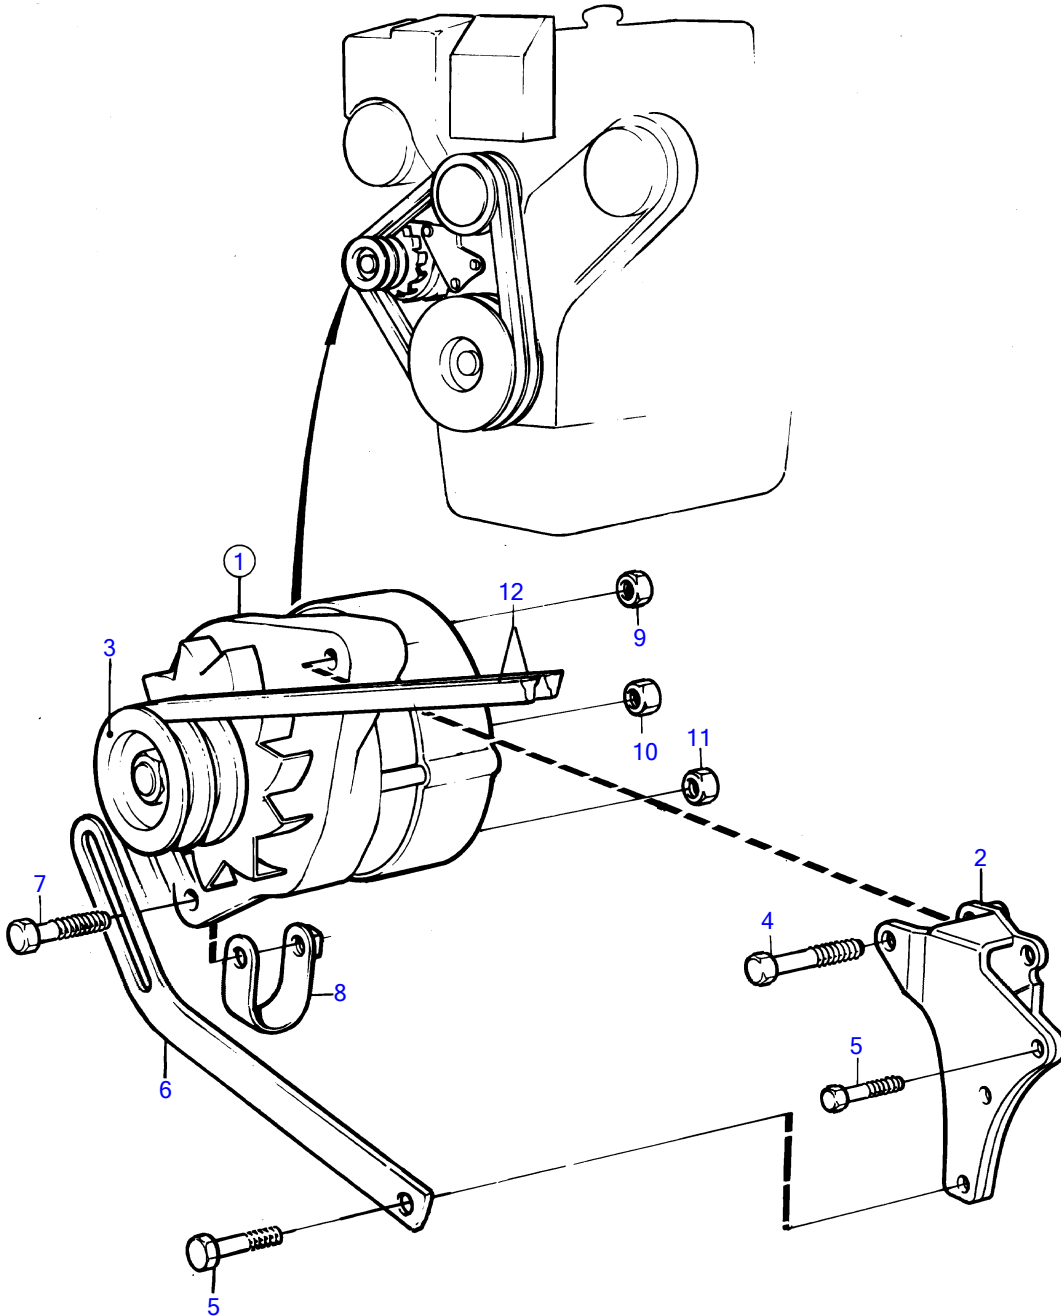

TAMD41A

8012

TAMD41A

REF	PART NO.	QTY	DESCRIPTION	SEE SEC.	NOTES
1	849563	1	Alternator, alternator	19534	For 24 voltage electric system.
	863955	1	Alternator	19535	For 24 voltage electric system., Also available as an exchange part., 28V 60A
			• Bulletin 45-02A	45-02A-EN	Alternator
2	860271	1	Bracket		
3	841812	1	Pulley		
4	955554	1	Hexagon screw		
5	965179	1	Flange screw		L=50mm
	965182	1	Flange screw		L=80mm
	969189	1	Flange screw		L=85mm
6	835352	1	Tensioner		
7	947760	1	Flange screw		
8	466735	1	Tensioning eyelet		
9	955779	1	Hexagon nut		M4
10	965483	1	Flange nut		M5
11	945407	1	Flange nut		M6
12	966978	X	V-belt		(958359)