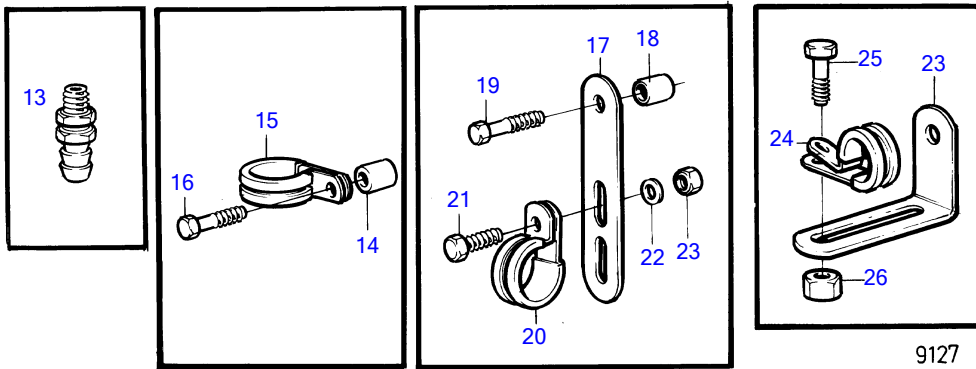

## TAMD41A

| REF | PART NO. | QTY | DESCRIPTION      | SEE SEC. | NOTES                           |
|-----|----------|-----|------------------|----------|---------------------------------|
| 1   | 858701   | 1   | Sea water pump   |          |                                 |
|     |          |     | .                | 19453    |                                 |
| 2   | 946173   | 2   | Flange screw     |          |                                 |
| 3   | 968971   | 1   | O-ring           |          |                                 |
| 4   | 858467   | 1   | Companion flange |          |                                 |
| 5   | (858522) | 1   | Coolant pipe     |          | Inlet-water pump, Obsolete part |
| 6   | 847108   | 1   | Pipe retainer    |          |                                 |
| 7   | 949658   | 1   | O-ring           |          |                                 |
| 8   | 847107   | 2   | Lock brace       |          |                                 |
| 9   | 963545   | 4   | Hexagon screw    |          |                                 |
| 10  | 838971   | 1   | Coolant pipe     |          | Water pump-oil cooler           |
| 11  | 847108   | 1   | Pipe retainer    |          |                                 |
| 12  | 949658   | 1   | O-ring           |          |                                 |
| 13  | 949918   | 1   | Shut-off cock    |          |                                 |
| 14  | 846339   | 1   | Spacer sleeve    |          |                                 |
| 15  | 947827   | 1   | Clamp            |          |                                 |
| 16  | 965180   | 1   | Flange screw     |          |                                 |
| 17  | 965534   | 1   | Bracket          |          |                                 |
| 18  | 843075   | 1   | Spacer sleeve    |          |                                 |
| 19  | 965182   | 1   | Flange screw     |          |                                 |
| 20  | 952635   | 1   | Clamp            |          |                                 |
| 21  | 946544   | 1   | Flange screw     |          |                                 |
| 22  | 945407   | 1   | Flange nut       |          |                                 |
| 23  | 965537   | 1   | Bracket          |          |                                 |
| 24  | 952635   | 1   | Clamp            |          |                                 |
| 25  | 946544   | 1   | Flange screw     |          |                                 |
| 26  | 945407   | 1   | Flange nut       |          |                                 |