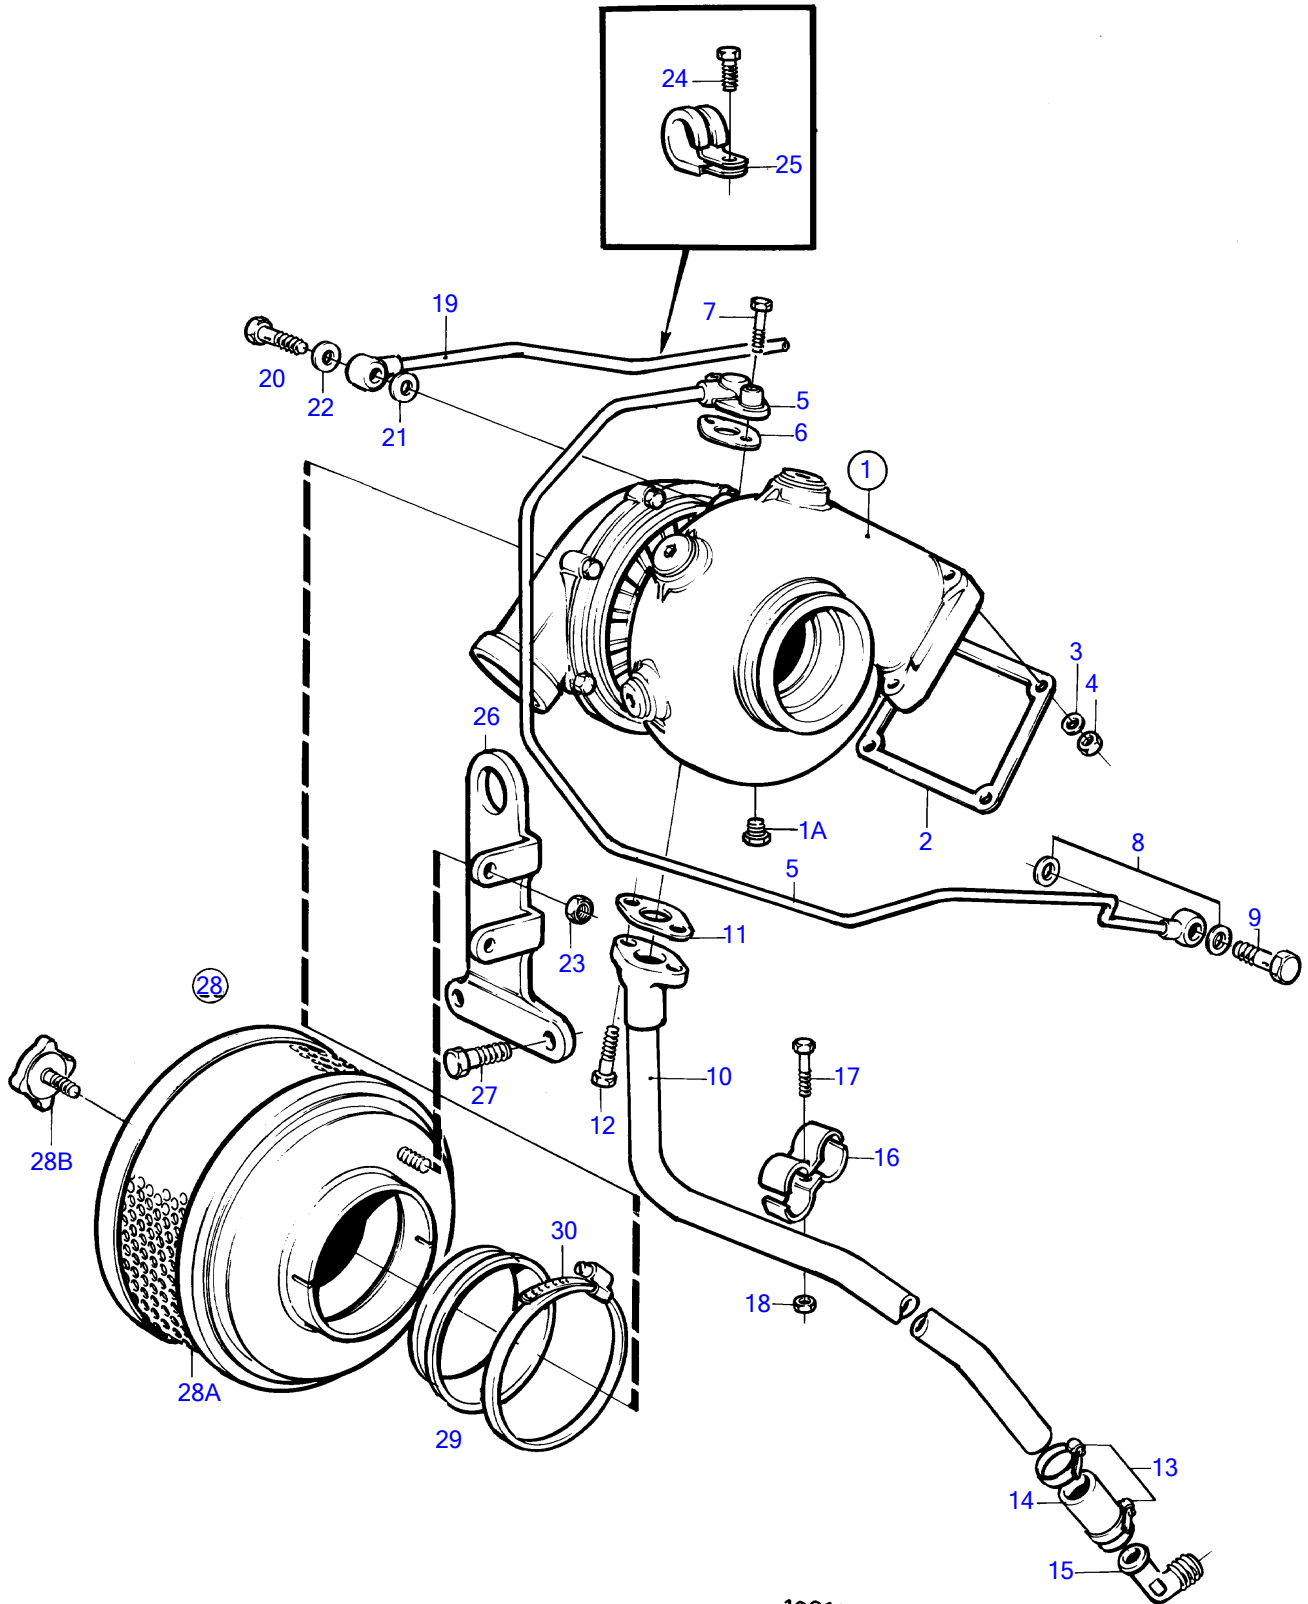

TAMD41A

10814

TAMD41A

REF	PART NO.	QTY	DESCRIPTION	SEE SEC.	NOTES
1	838697	1	Turbocharger	19466	Also available as an exchange part.
1A	192134	1	Plug		
2	859111	1	Gasket		
3	955895	4	Washer		
4	940183	4	Hexagon nut		
5	838869	1	Oil pressure pipe		
6	420641	1	Gasket		
7	946671	1	Flange screw		L=30mm
	945444	1	Flange screw		L=25mm
8	969011	2	Gasket		(18671)
9	25167	1	Hollow screw		
10	838820	1	Oil return pipe		
11	860105	1	Gasket		
12	945444	2	Flange screw		
13	943474	2	Hose clamp		
14	466328	1	Rubber hose		
15	843879	1	Elbow nipple		
16	820851	2	Clamp		
17	946544	1	Flange screw		
18	945407	1	Flange nut		
19	858898	1	Air vent pipe		Turbo-thermostat housing, Repl by 860215
	860215	1	Air vent hose		Turbo-thermostat housing
20	846216	1	Hollow screw		
21	18665	1	Gasket		
22	11994	1	Gasket		
23	945407	2	Flange nut		
24	965175	1	Flange screw		
25	952624	1	Clamp		
26	838829	1	Bracket		
27	946329	2	Flange screw		L=25mm alt
	946472	2	Flange screw		L=30mm alt
28	838674	1	Air filter		
28A	858488	1	• Air filter insert		
28B	859729	1	• Knob		
29	838855	1	Sealing ring		
30	943481	1	Hose clamp		