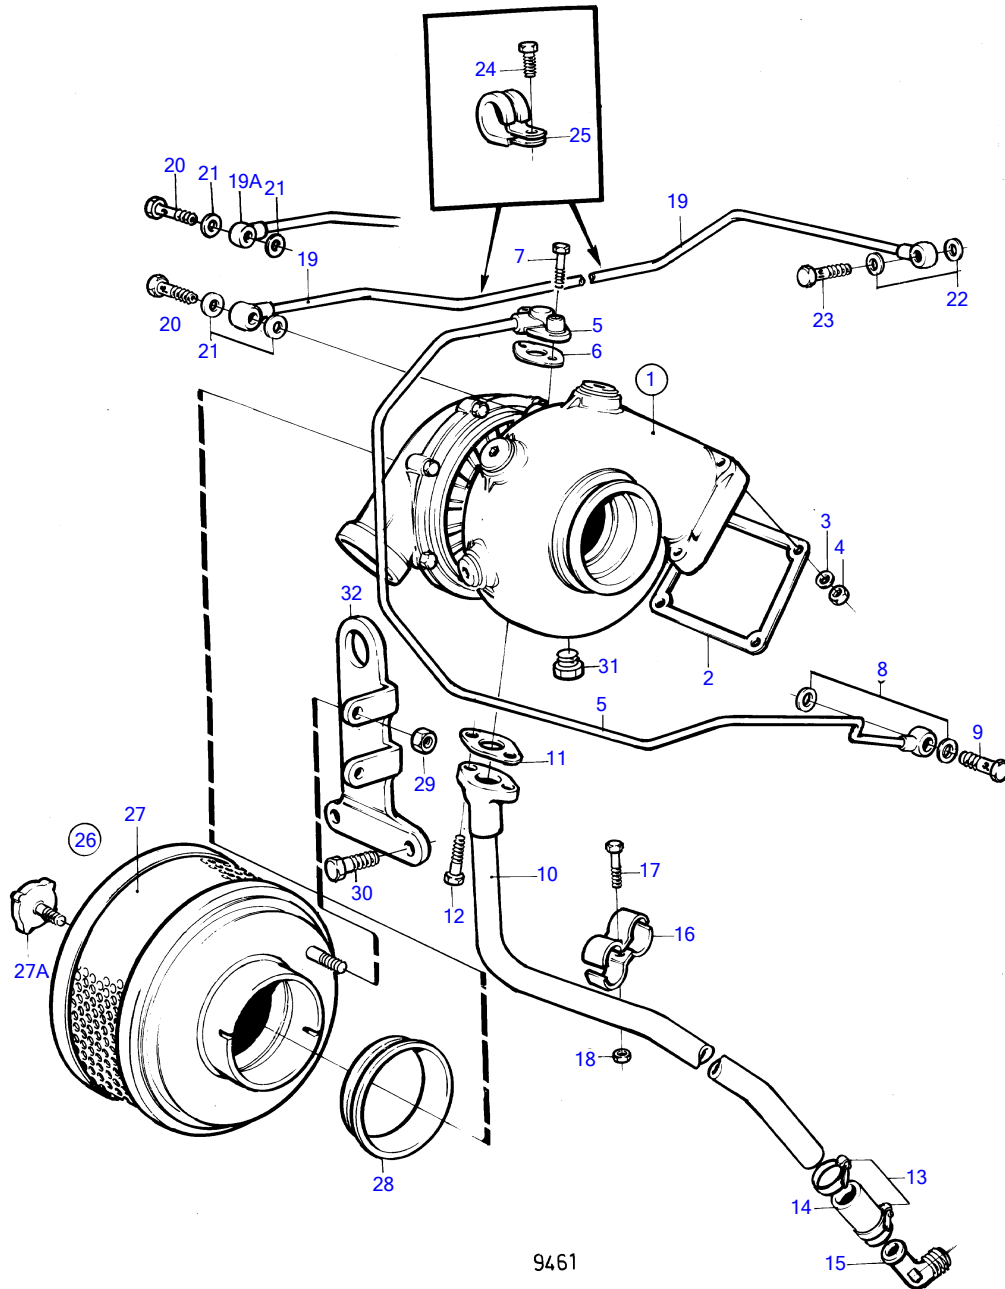

TAMD41A

TAMD41A

REF	PART NO.	QTY	DESCRIPTION	SEE SEC.	NOTES
1	838697	1	Turbocharger	19466	Also available as an exchange part.
2	859111	1	Gasket		
3	955895	4	Washer		
4	940183	4	Hexagon nut		
5	838869	1	Oil pressure pipe		
6	420641	1	Gasket		
7	946671	1	Flange screw		L=30mm
	945444	1	Flange screw		L=25mm
8	969011	2	Gasket		(18671)
9	25167	1	Hollow screw		
10	838820	1	Oil return pipe		
11	860105	1	Gasket		
12	945444	2	Flange screw		
13	943474	2	Hose clamp		
14	466328	1	Rubber hose		
15	843879	1	Elbow nipple		
16	820851	2	Clamp		
17	946544	1	Flange screw		
18	945407	1	Flange nut		
19	838743	1	Tube	19500	Replaced by air VENT hose 860230, 1ea plug 960629 and 1ea gasket 11994
			• Bulletin 44-14	44-14-EN	Venting Pipe
19A	860230	1	Air vent hose		Turbo-heat exchanger-thermostat housing
20	846216	1	Hollow screw		
21	11994	3	Gasket		
22	18665	1	Gasket		
23	969299	1	Hollow screw		(74040)
24	965175	2	Flange screw		
25	952624	2	Clamp		
26	838829	1	Bracket		
27	946472	2	Flange screw		
27A	859729	1	Knob		
28	838674	1	Air filter		
29	858488	1	• Air filter insert		
30	859729	1	• Knob		
31	192134	1	Plug		
32	945407	2	Flange nut		