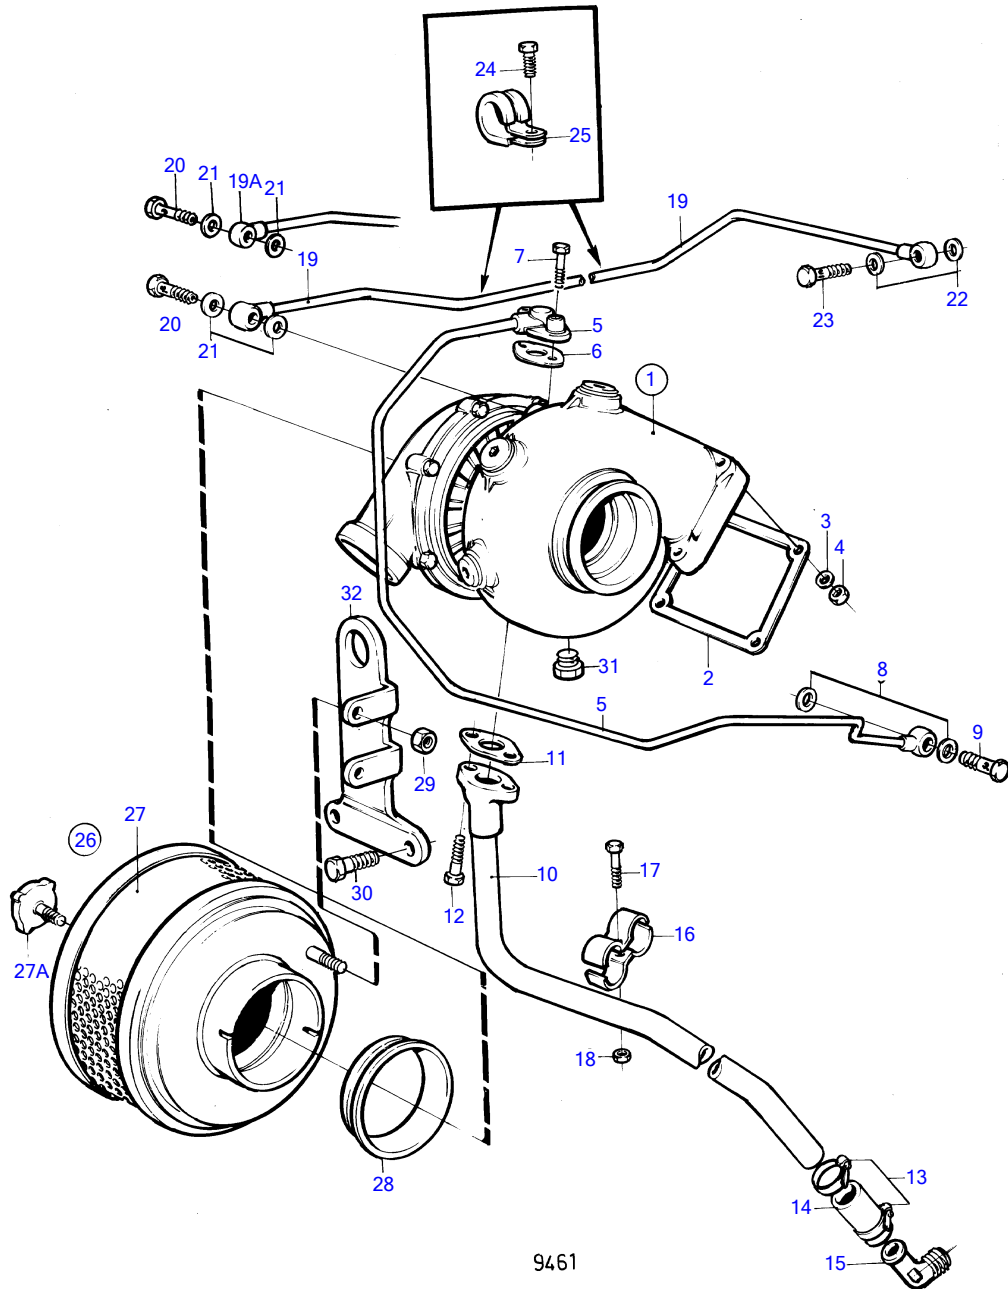

TAMD41A

TAMD41A

REF	PART NO.	QTY	DESCRIPTION	SEE SEC.	NOTES
1	838697	1	Turbocharger	19466	Also available as an exchange part.
2	859111	1	Gasket		
3	955895	4	Washer		
4	940183	4	Hexagon nut		
5	838869	1	Oil pressure pipe		
6	420641	1	Gasket		
7	946671	1	Flange screw		L=30mm
	945444	1	Flange screw		L=25mm
8	969011	2	Gasket		(18671)
9	25167	1	Hollow screw		
10	838820	1	Oil return pipe		
11	860105	1	Gasket		
12	945444	2	Flange screw		
13	943474	2	Hose clamp		
14	466328	1	Rubber hose		
15	843879	1	Elbow nipple		
16	820851	2	Clamp		
17	946544	1	Flange screw		
18	945407	1	Flange nut		
19	838743	1	Tube	19500	Replaced by air VENT hose 860230, 1ea plug 960629 and 1ea gasket 11994
			• Bulletin 44-14	44-14-EN	Venting Pipe
19A	860230	1	Air vent hose		Turbo-heat exchanger-thermostat housing
20	846216	1	Hollow screw		
21	11994	3	Gasket		
22	18665	1	Gasket		
23	969299	1	Hollow screw		(74040)
24	965175	2	Flange screw		
25	952624	2	Clamp		
26	838829	1	Bracket		
27	946472	2	Flange screw		
27A	859729	1	Knob		
28	838674	1	Air filter		
29	858488	1	• Air filter insert		
30	859729	1	• Knob		
31	192134	1	Plug		
32	945407	2	Flange nut		