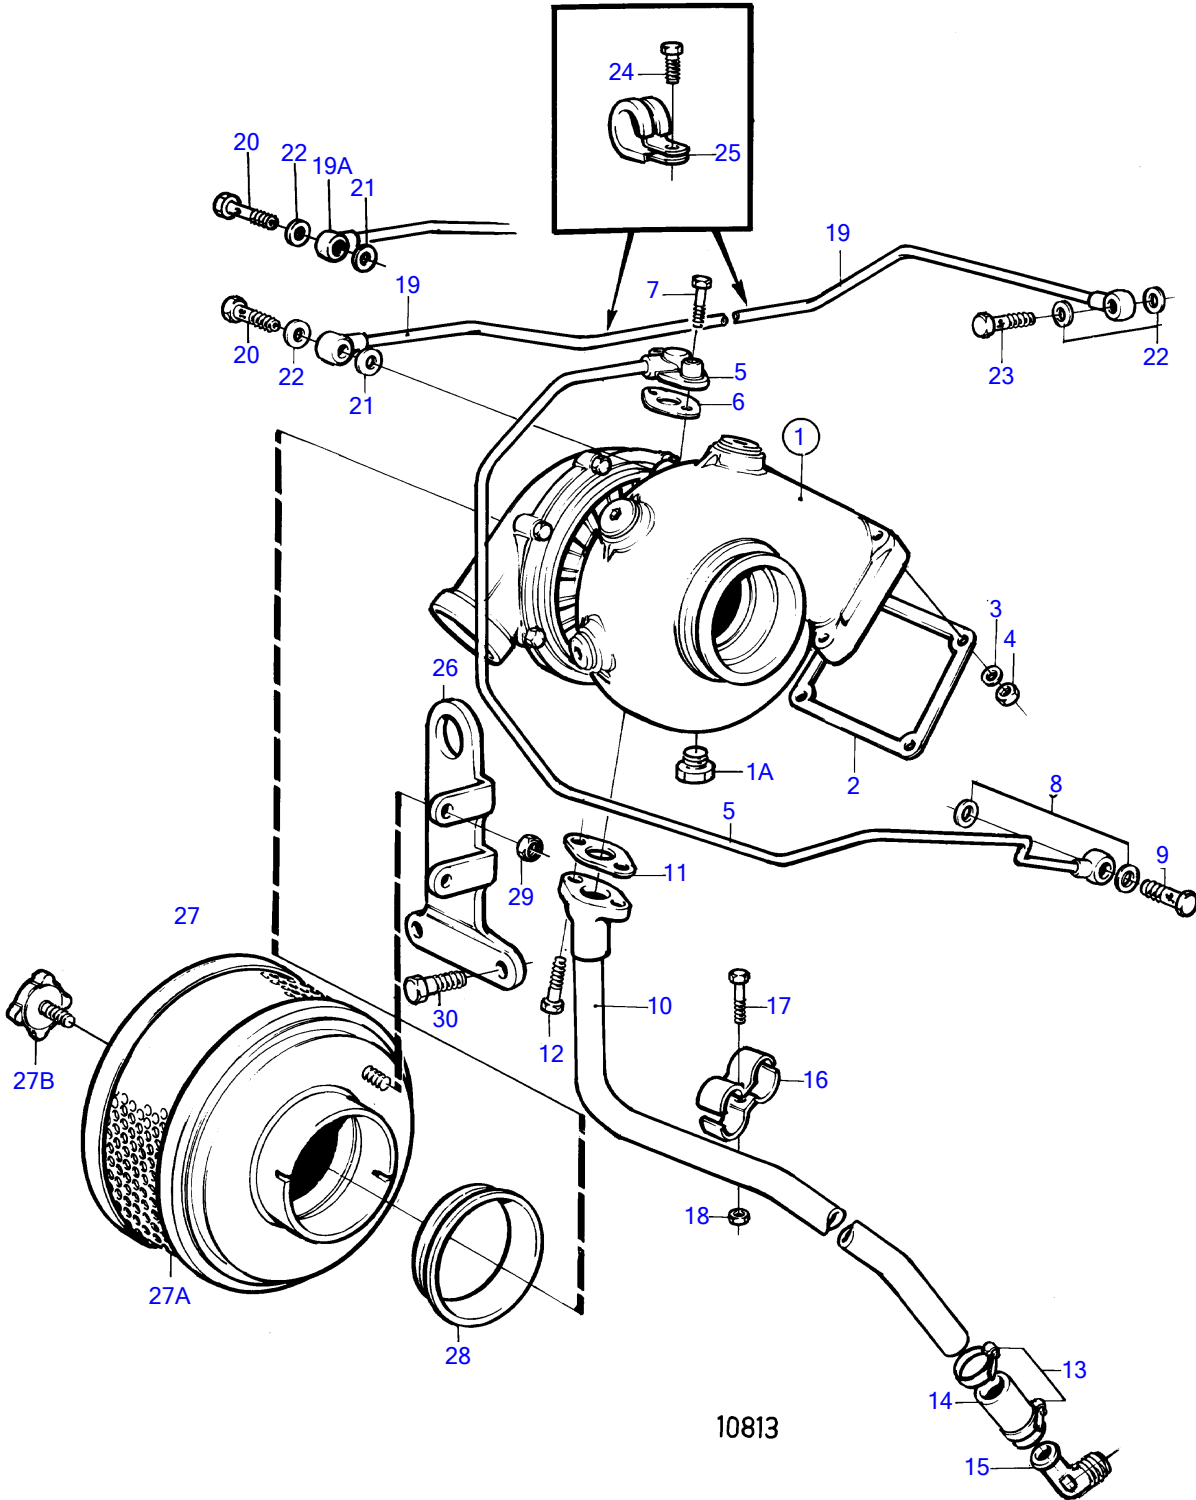

TMD41A

TMD41A

REF	PART NO.	QTY	DESCRIPTION	SEE SEC.	NOTES
1	838697	1	Turbocharger		Also available as an exchange part.
			•	19466	
1A	192134	1	Plug		
2	859111	1	Gasket		(843009)
3	955895	4	Washer		
4	940183	4	Hexagon nut		
5	838869	1	Oil pressure pipe		
6	420641	1	Gasket		(466393)
7	946671	1	Flange screw		L=30mm
	945444	1	Flange screw		L=25mm
8	969011	2	Gasket		(18671)
9	25167	1	Hollow screw		
10	838820	1	Oil return pipe		
11	860105	1	Gasket		
12	945444	2	Flange screw		
13	943474	2	Hose clamp		
14	466328	1	Rubber hose		
15	843879	1	Elbow nipple		
16	820851	2	Clamp		
17	946544	1	Flange screw		
18	945407	1	Flange nut		
19	838743	1	Tube	19498	
			Bulletin 44-14	44-14-EN	Venting Pipe
19					Replaced by air VENT hose 860230, 1ea plug 960629 and 1ea gasket 11994
19A	860230	1	Air vent hose		Turbo-heat exchanger-thermostat housing
20	846216	1	Hollow screw		
21	18665	1	Gasket		
22	11994	3	Gasket		
23	969299	1	Hollow screw		(74040)
24	965175	2	Flange screw		
25	952624	2	Clamp		
26	838829	1	Bracket		
27	838674	1	Air filter		
27A	858488	1	• Air filter insert		
27B	859729	1	• Knob		
28	838855	1	Sealing ring		
29	945407	2	Flange nut		
30	946329	2	Flange screw		L=25mm