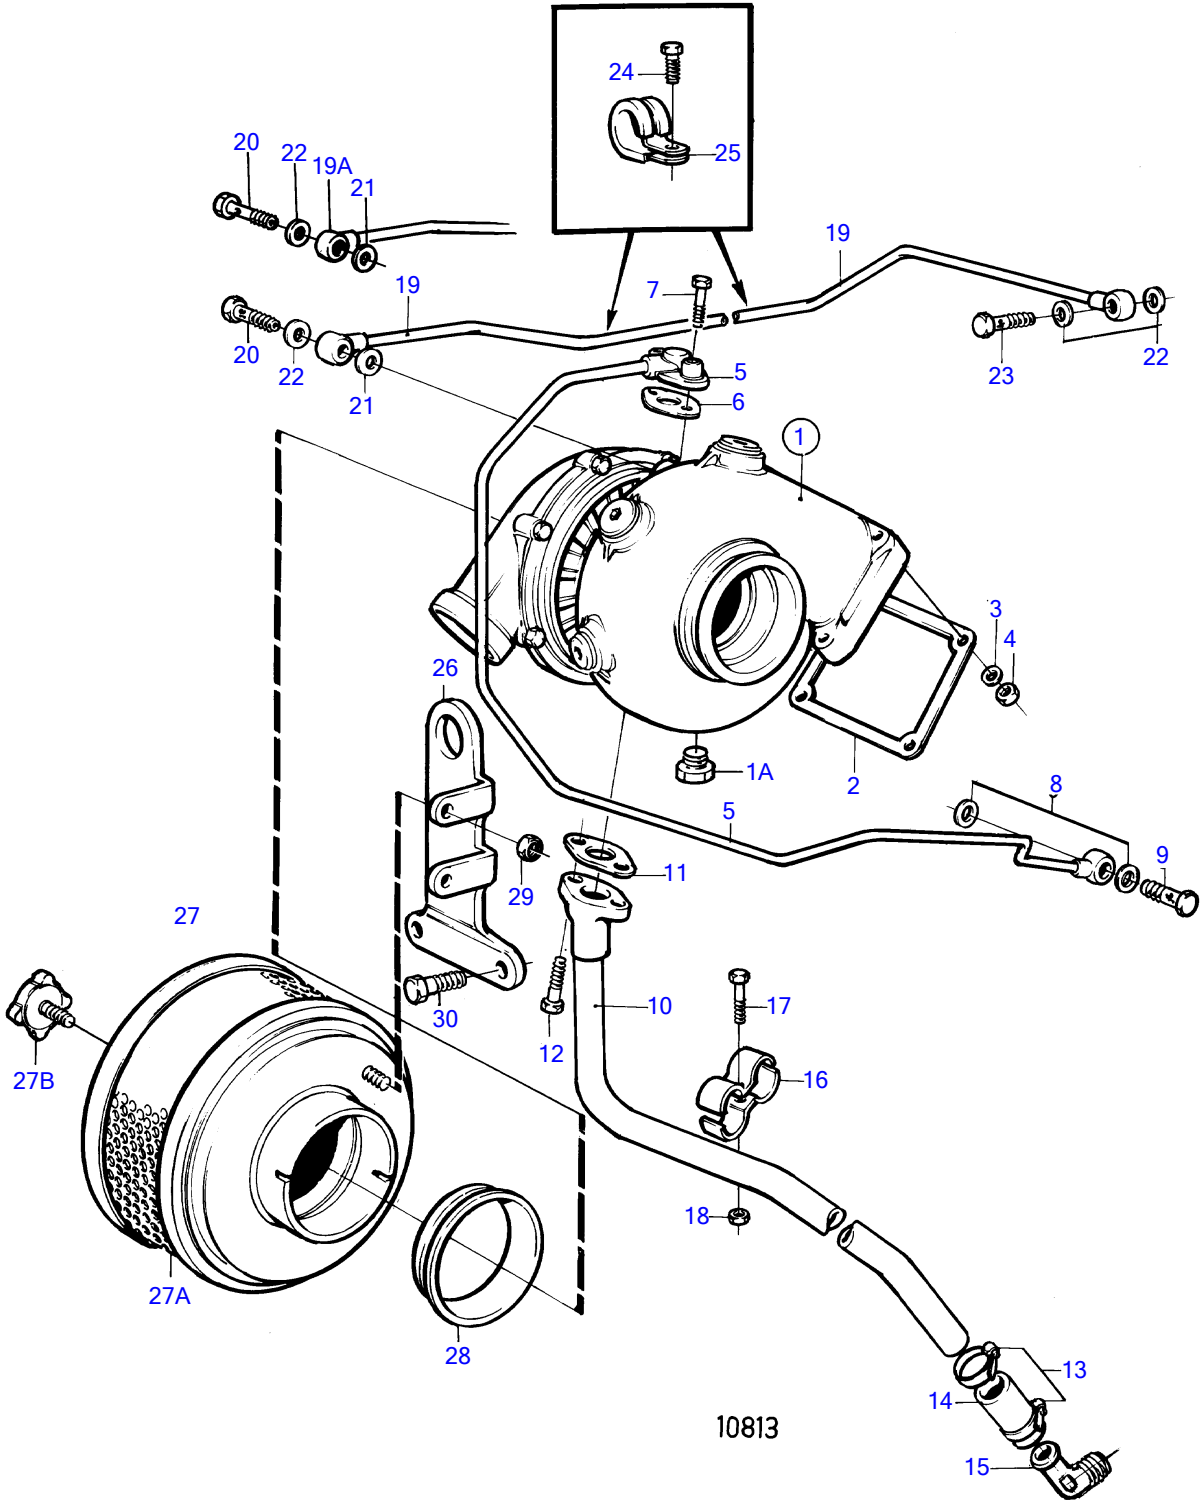

TMD41A

TMD41A

REF	PART NO.	QTY	DESCRIPTION	SEE SEC.	NOTES
1	838697	1	Turbocharger		Also available as an exchange part.
			•	19466	
1A	192134	1	Plug		
2	859111	1	Gasket		(843009)
3	955895	4	Washer		
4	940183	4	Hexagon nut		
5	838869	1	Oil pressure pipe		
6	420641	1	Gasket		(466393)
7	946671	1	Flange screw		L=30mm
	945444	1	Flange screw		L=25mm
8	969011	2	Gasket		(18671)
9	25167	1	Hollow screw		
10	838820	1	Oil return pipe		
11	860105	1	Gasket		
12	945444	2	Flange screw		
13	943474	2	Hose clamp		
14	466328	1	Rubber hose		
15	843879	1	Elbow nipple		
16	820851	2	Clamp		
17	946544	1	Flange screw		
18	945407	1	Flange nut		
19	838743	1	Tube	19498	
			Bulletin 44-14	44-14-EN	Venting Pipe
19					Replaced by air VENT hose 860230, 1ea plug 960629 and 1ea gasket 11994
19A	860230	1	Air vent hose		Turbo-heat exchanger-thermostat housing
20	846216	1	Hollow screw		
21	18665	1	Gasket		
22	11994	3	Gasket		
23	969299	1	Hollow screw		(74040)
24	965175	2	Flange screw		
25	952624	2	Clamp		
26	838829	1	Bracket		
27	838674	1	Air filter		
27A	858488	1	• Air filter insert		
27B	859729	1	• Knob		
28	838855	1	Sealing ring		
29	945407	2	Flange nut		
30	946329	2	Flange screw		L=25mm