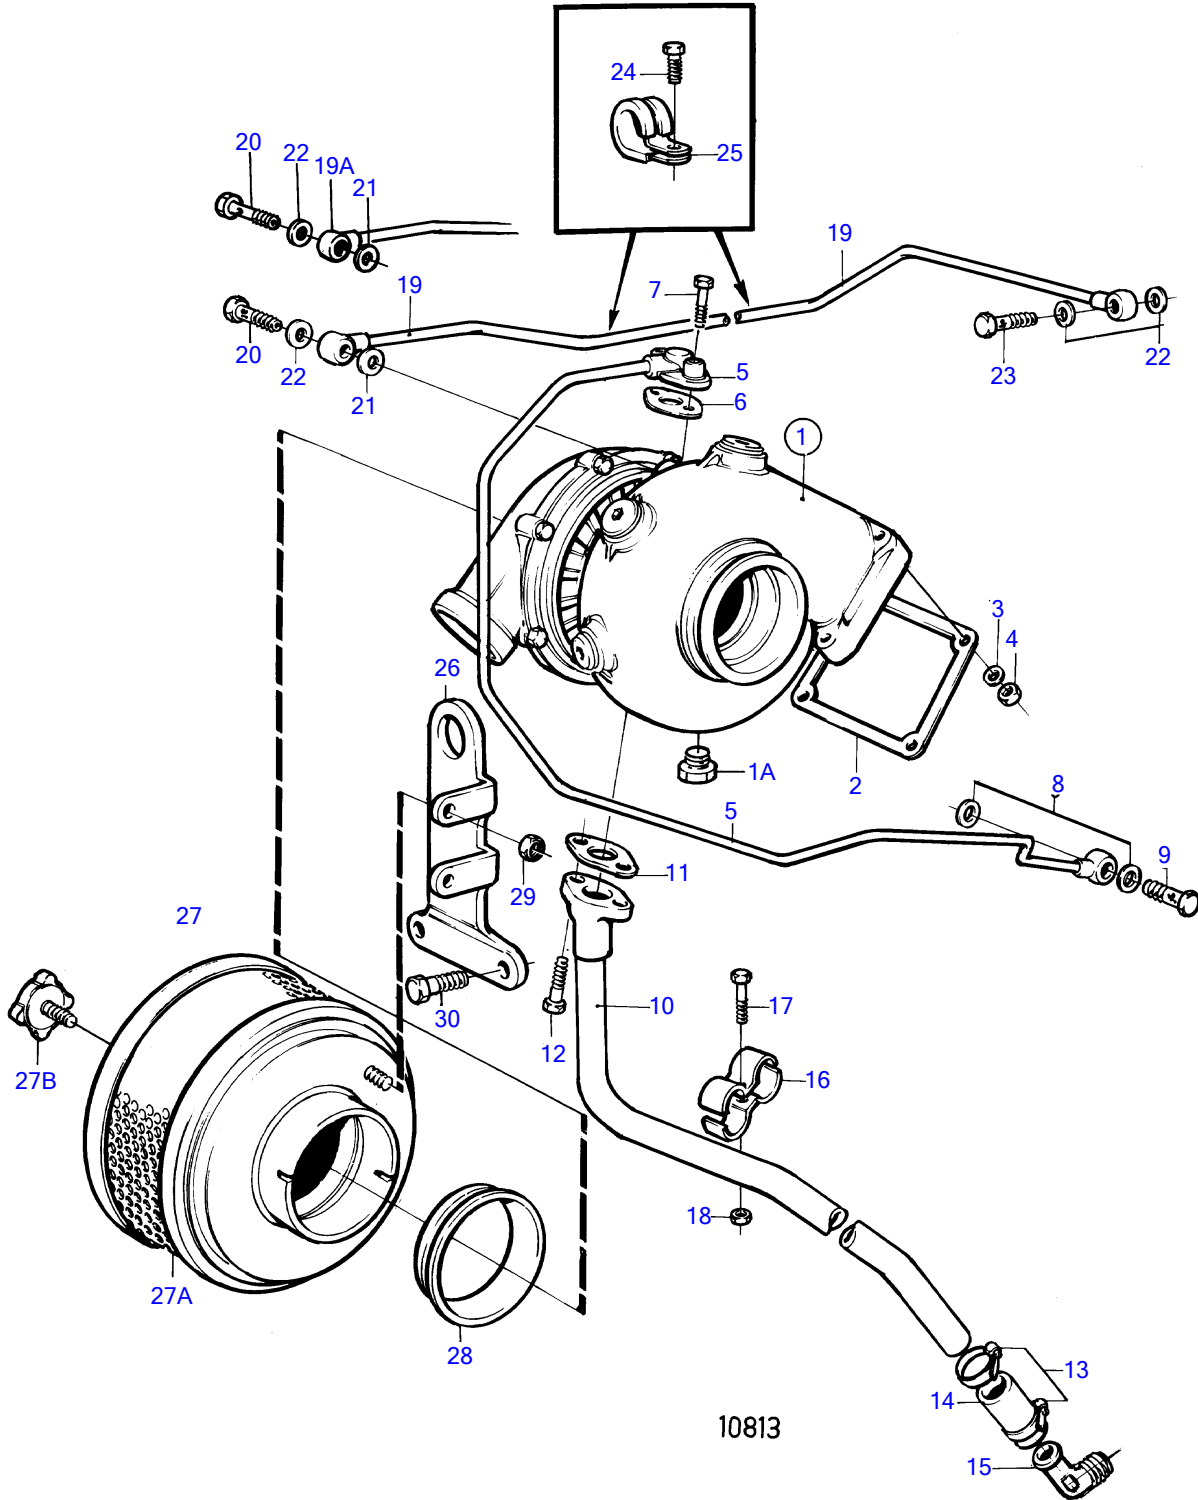

D41A

## D41A

REF	PART NO.	QTY	DESCRIPTION	SEE SEC.	NOTES
1	838697	1	Turbocharger	19466	Also available as an exchange part.
1A	192134	1	Plug		
2	859111	1	Gasket		(843009)
3	955895	4	Washer		
4	940183	4	Hexagon nut		
5	838869	1	Oil pressure pipe		
6	420641	1	Gasket		(466393)
7	946671	1	Flange screw		L=30mm
	945444	1	Flange screw		L=25mm
8	969011	2	Gasket		(18671)
9	25167	1	Hollow screw		
10	838820	1	Oil return pipe		
11	860105	1	Gasket		
12	945444	2	Flange screw		
13	943474	2	Hose clamp		
14	466328	1	Rubber hose		
15	843879	1	Elbow nipple		
16	820851	2	Clamp		
17	946544	1	Flange screw		
18	945407	1	Flange nut		
19	838743	1	Tube	19499	Replaced by air VENT hose 860230, 1ea plug 960629 and 1ea gasket 11994
			• Bulletin 44-14	44-14-EN	Venting Pipe
19A	860230	1	Air vent hose		Turbo-heat exchanger-thermostat housing
20	846216	1	Hollow screw		
21	18665	1	Gasket		
22	11994	3	Gasket		
23	969299	1	Hollow screw		(74040)
24	965175	2	Flange screw		
25	952624	2	Clamp		
26	838829	1	Bracket		
27	838674	1	Air filter		
27A	858488	1	• Air filter insert		
27B	859729	1	• Knob		
28	838855	1	Sealing ring		
29	945407	2	Flange nut		
30	946329	2	Flange screw		L=25mm