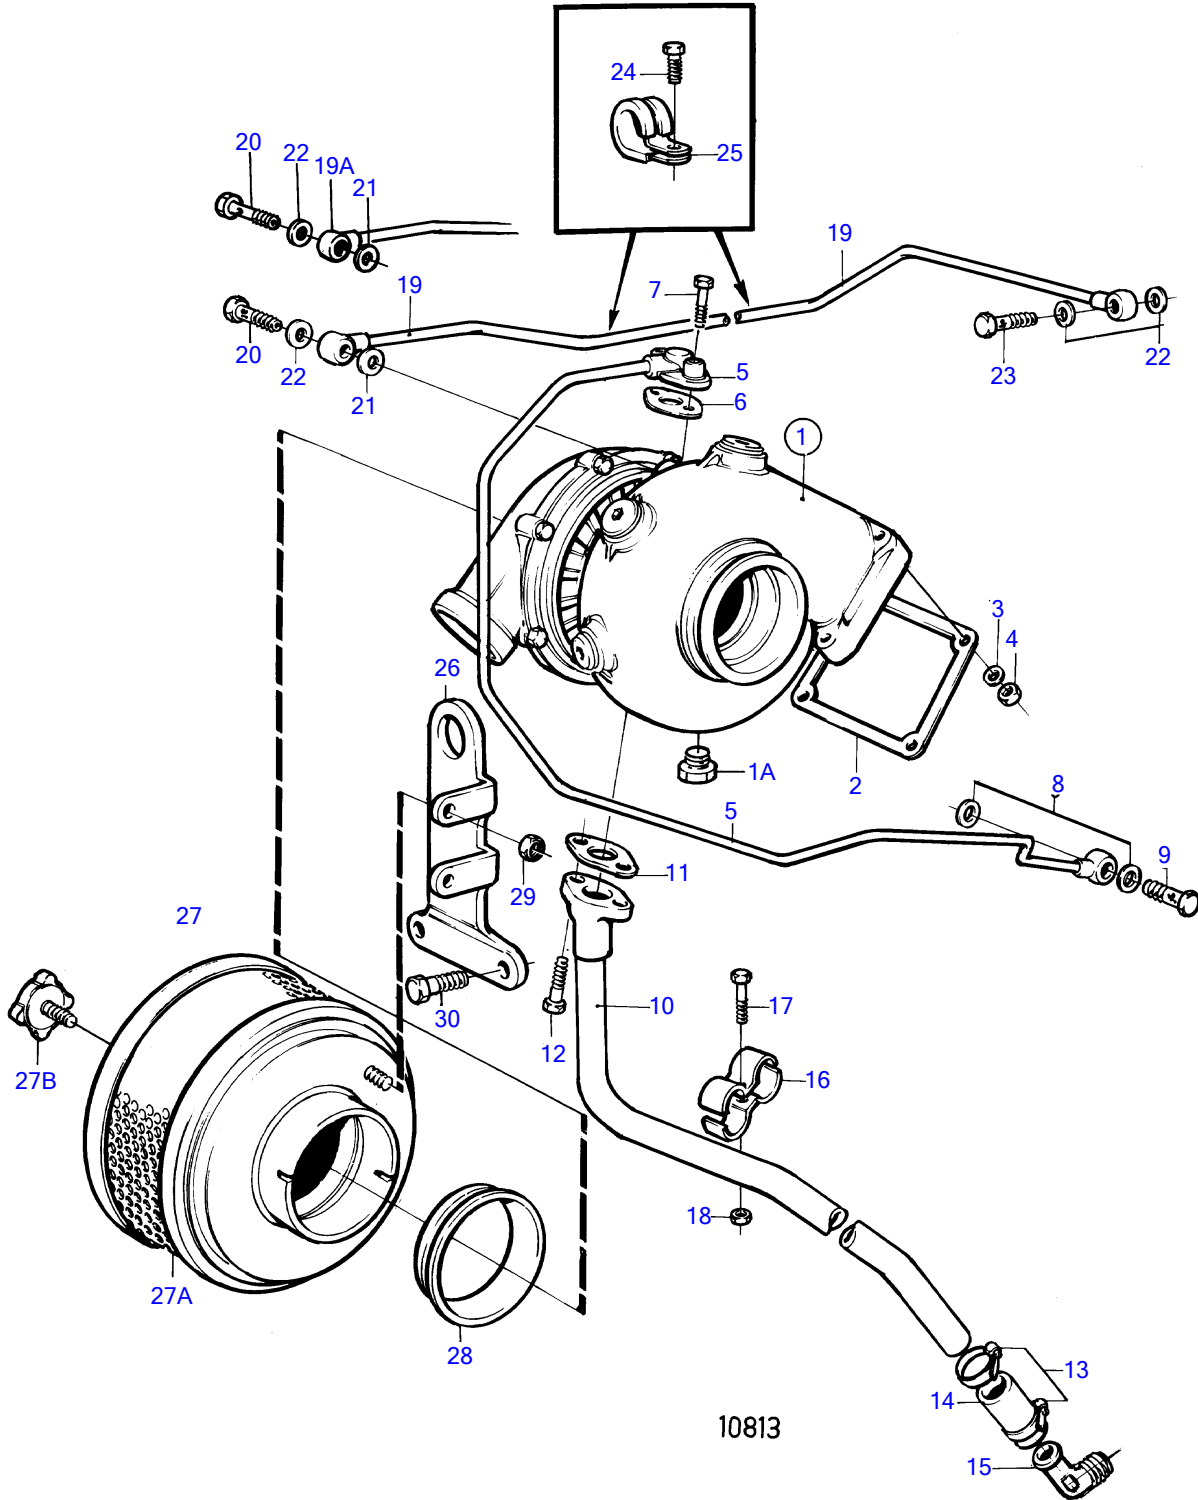

TMD41A

TMD41A

REF	PART NO.	QTY	DESCRIPTION	SEE SEC.	NOTES
1	838697	1	Turbocharger		Also available as an exchange part.
			•	19466	
1A	192134	1	Plug		
2	859111	1	Gasket		(843009)
3	955895	4	Washer		
4	940183	4	Hexagon nut		
5	838869	1	Oil pressure pipe		
6	420641	1	Gasket		(466393)
7	946671	1	Flange screw		L=30mm
	945444	1	Flange screw		L=25mm
8	969011	2	Gasket		(18671)
9	25167	1	Hollow screw		
10	838820	1	Oil return pipe		
11	860105	1	Gasket		
12	945444	2	Flange screw		
13	943474	2	Hose clamp		
14	466328	1	Rubber hose		
15	843879	1	Elbow nipple		
16	820851	2	Clamp		
17	946544	1	Flange screw		
18	945407	1	Flange nut		
19	838743	1	Tube	19498	
			Bulletin 44-14	44-14-EN	Venting Pipe
19					Replaced by air VENT hose 860230, 1ea plug 960629 and 1ea gasket 11994
19A	860230	1	Air vent hose		Turbo-heat exchanger-thermostat housing
20	846216	1	Hollow screw		
21	18665	1	Gasket		
22	11994	3	Gasket		
23	969299	1	Hollow screw		(74040)
24	965175	2	Flange screw		
25	952624	2	Clamp		
26	838829	1	Bracket		
27	838674	1	Air filter		
27A	858488	1	• Air filter insert		
27B	859729	1	• Knob		
28	838855	1	Sealing ring		
29	945407	2	Flange nut		
30	946329	2	Flange screw		L=25mm