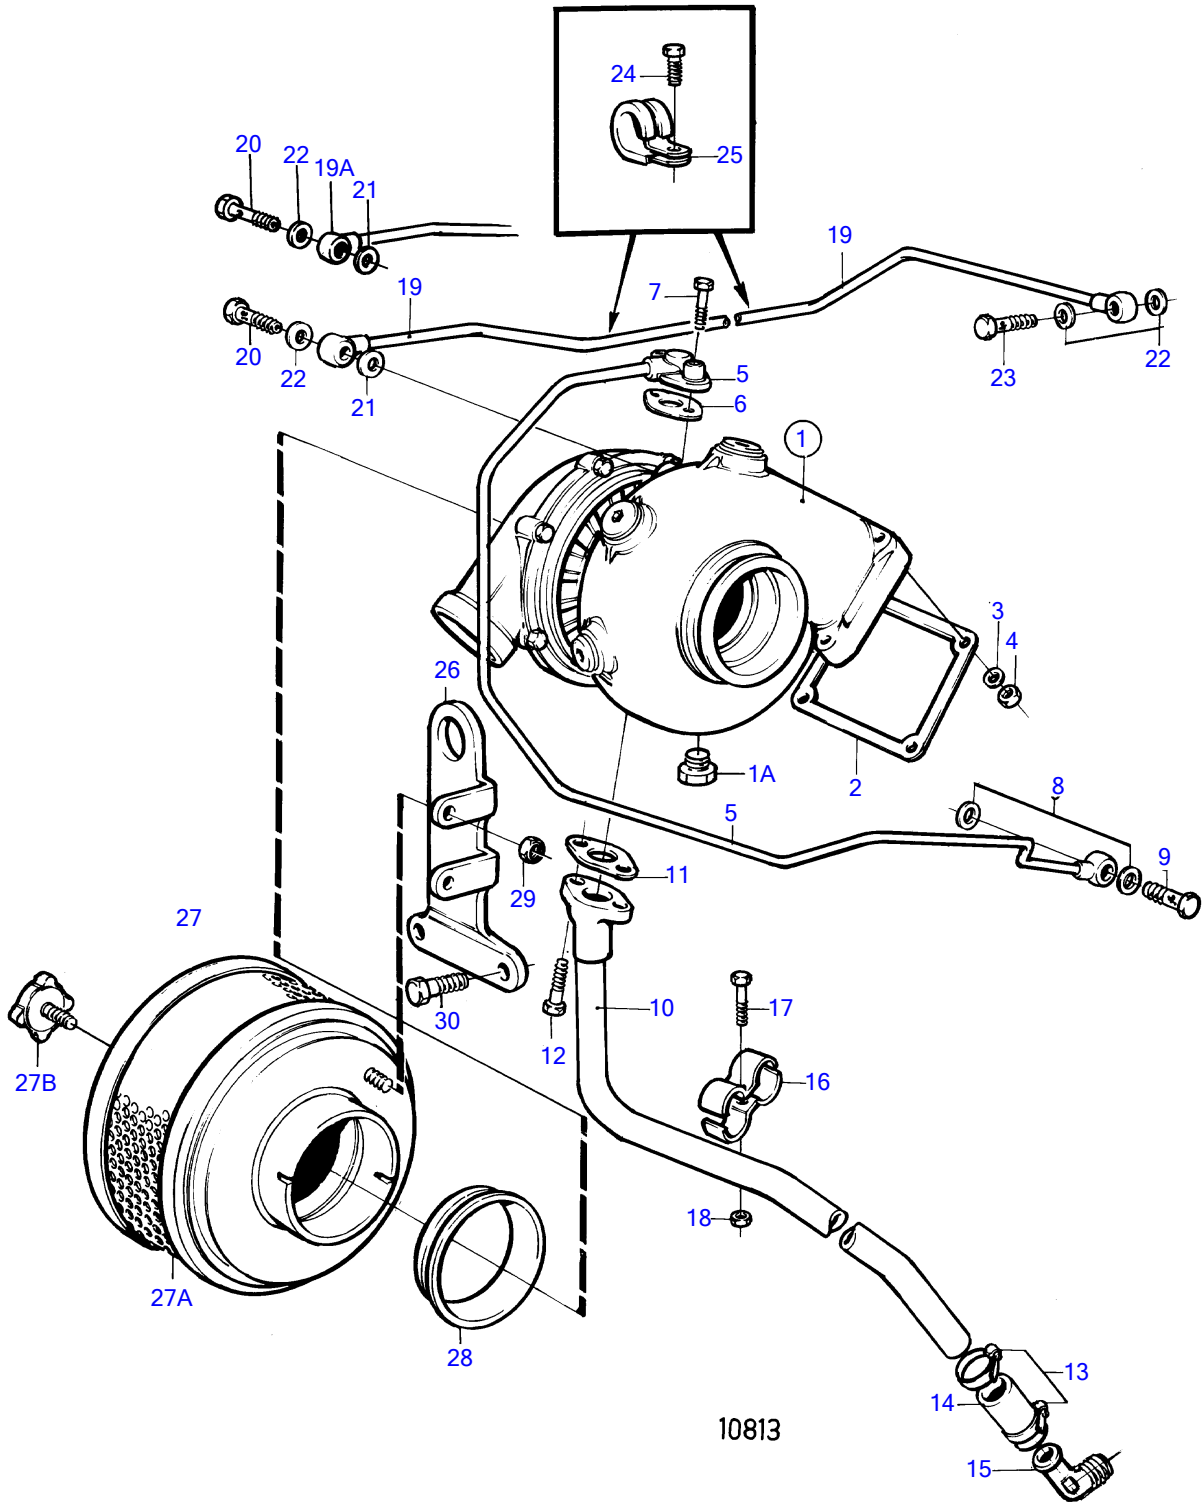

TMD41A

TMD41A

REF	PART NO.	QTY	DESCRIPTION	SEE SEC.	NOTES
1	838697	1	Turbocharger		Also available as an exchange part.
			•	19466	
1A	192134	1	Plug		
2	859111	1	Gasket		(843009)
3	955895	4	Washer		
4	940183	4	Hexagon nut		
5	838869	1	Oil pressure pipe		
6	420641	1	Gasket		(466393)
7	946671	1	Flange screw		L=30mm
	945444	1	Flange screw		L=25mm
8	969011	2	Gasket		(18671)
9	25167	1	Hollow screw		
10	838820	1	Oil return pipe		
11	860105	1	Gasket		
12	945444	2	Flange screw		
13	943474	2	Hose clamp		
14	466328	1	Rubber hose		
15	843879	1	Elbow nipple		
16	820851	2	Clamp		
17	946544	1	Flange screw		
18	945407	1	Flange nut		
19	838743	1	Tube	19498	
			Bulletin 44-14	44-14-EN	Venting Pipe
19					Replaced by air VENT hose 860230, 1ea plug 960629 and 1ea gasket 11994
19A	860230	1	Air vent hose		Turbo-heat exchanger-thermostat housing
20	846216	1	Hollow screw		
21	18665	1	Gasket		
22	11994	3	Gasket		
23	969299	1	Hollow screw		(74040)
24	965175	2	Flange screw		
25	952624	2	Clamp		
26	838829	1	Bracket		
27	838674	1	Air filter		
27A	858488	1	• Air filter insert		
27B	859729	1	• Knob		
28	838855	1	Sealing ring		
29	945407	2	Flange nut		
30	946329	2	Flange screw		L=25mm