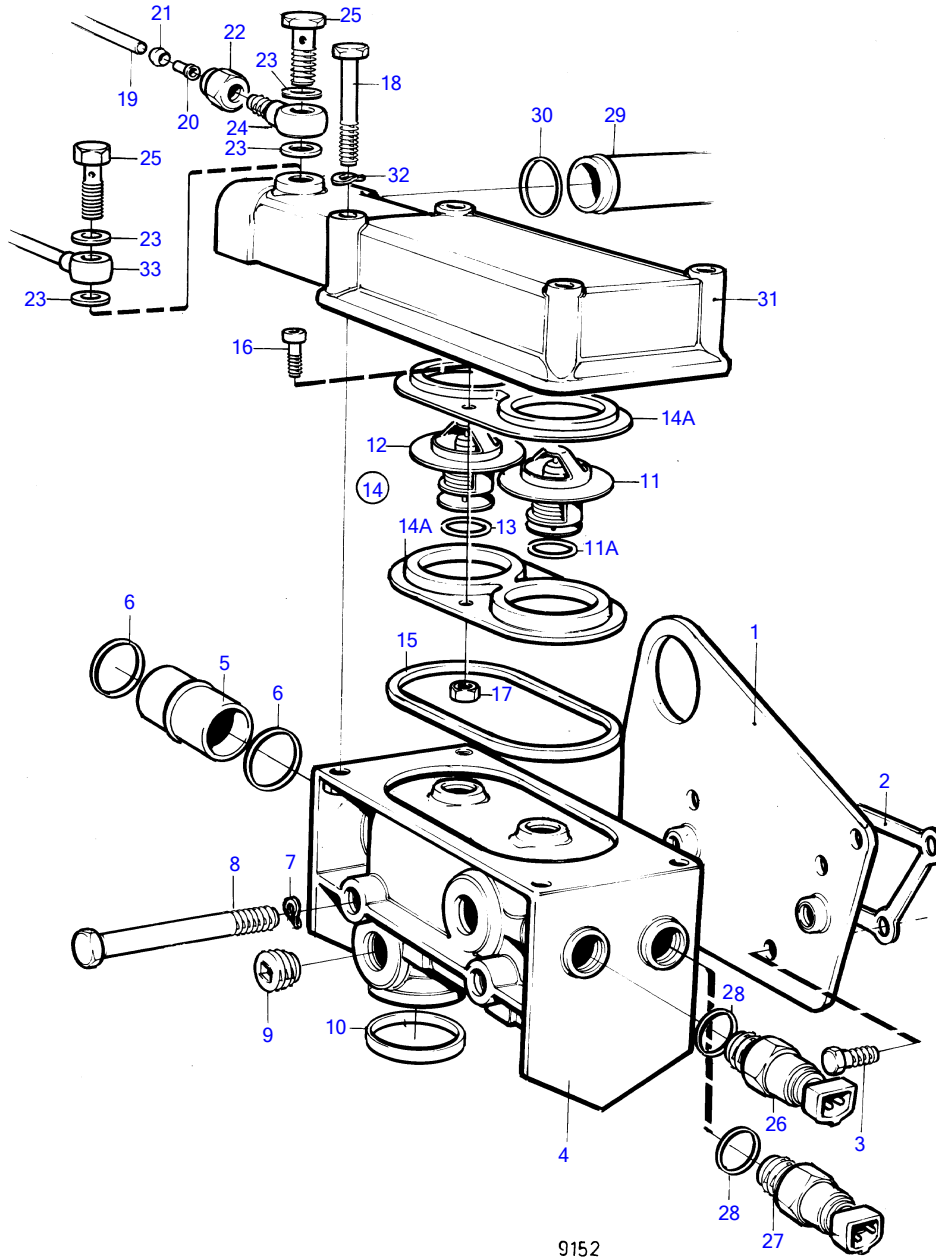

TMD41A, D41A, TAMD41A, AQAD41A, AD41A

TMD41A, D41A, TAMD41A, AQAD41A, AD41A

REF	PART NO.	QTY	DESCRIPTION	SEE SEC.	NOTES
1	838703	1	Adapter		
2	1542187	1	Gasket		
3	955295	4	Hexagon screw		
4	838704	1	Thermostat housing		
5	838739	1	Adapter		Thermostat housing-heat exchanger.
6	968927	2	O-ring		
7	941907	2	Spring washer		
8	965183	2	Flange screw		
9	952077	2	Plug		
10	1542198	1	Sealing ring	19443	
11	876128	1	Thermostat kit		(273952) 81°
11A	416033	1	• Sealing ring		
12	875849	1	Thermostat kit		With air venting valve, 81°
13	416033	1	• Sealing ring		
14	876145	1	Retainer kit		
14A	859229	2	• Retainer		
15	838807	1	• Sealing ring		
16	963554	2	• Hexagon screw		
17	966170	2	• Lock nut		
18	965217	4	Flange screw		
19	945460	1	Tube		Thermostat housing-heat exchanger., L=95mm early type
20	944717	1	Support sleeve		Early type
21	954364	1	Sleeve		Early type
22	954356	1	Fitting nut		Early type
23	11994	2	Gasket		
24	945417	1	Banjo nipple		Early type
25	969299	1	Hollow screw		(74040)
26	827151	1	Temperature sensor		12V
	843325	1	Temperature sensor		24V
27	833927	1	Thermo monitor		12V
	858229	1	Thermo monitor		24V
28	957181	2	Gasket		
29	(838798)	1	Coolant pipe		Heat exchanger-thermostat housing., Obsolete part
30	968927	1	O-ring		
31	838789	1	Upper section		
32	941907	4	Spring washer		
33	860230	1	Air vent hose		Turbo-heat exchanger-thermostat housing, Late type