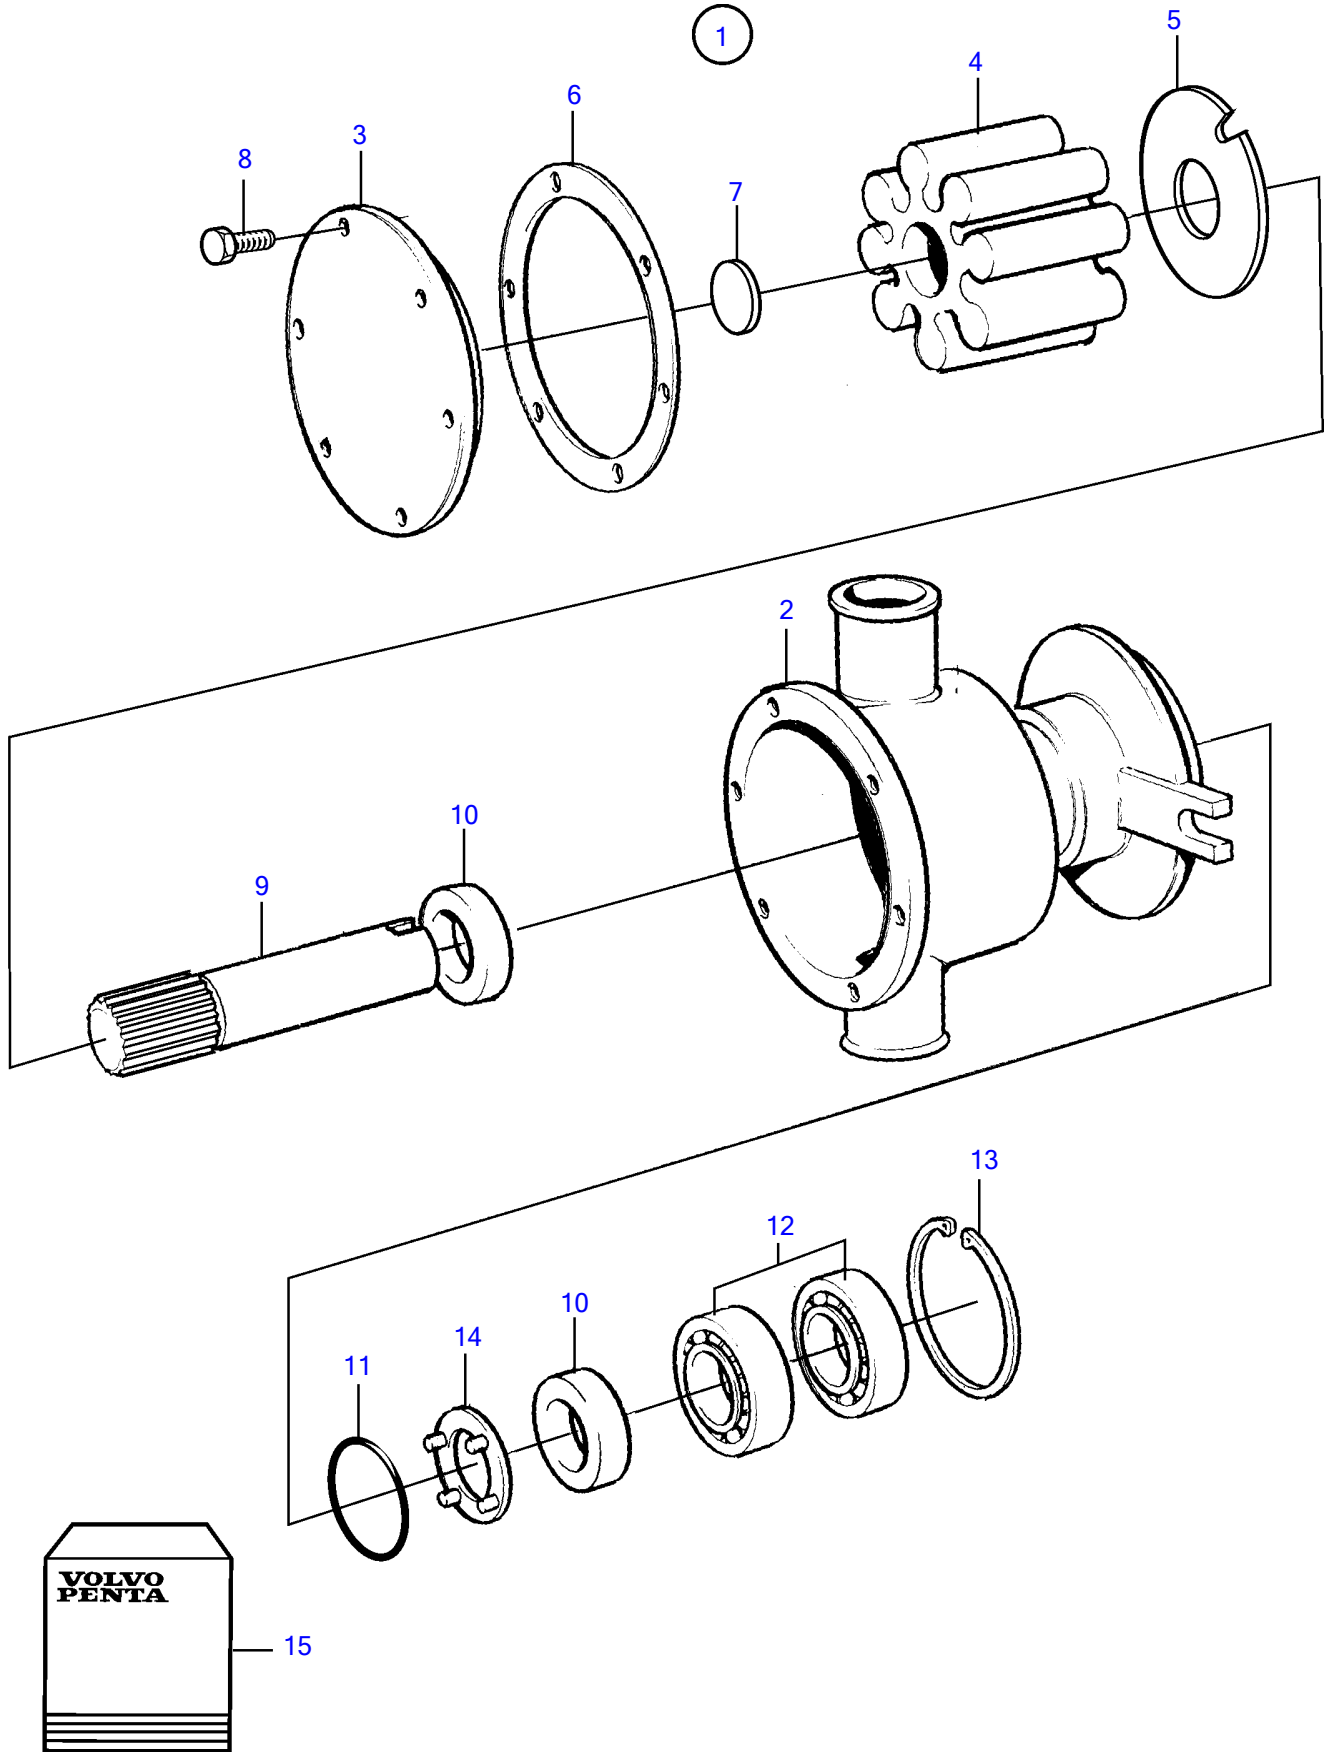

AD41B

## AD41B

REF	PART NO.	QTY	DESCRIPTION	NOTES
1	3583115	1	Sea water pump	
2		1	• Housing	
3	3581617	1	• Cardboard tube	Included in overhaul kit.
4		1	• Impeller	Included in impeller kit.
5		1	• Wear plate	
6	3581618	1	• O-ring	Included in impeller kit.
7	827019	1	• Washer	Included in impeller kit.
8	841693	6	• Screw	Included in overhaul kit.
9		1	• Shaft	Included in overhaul kit.
10	827247	2	• Sealing ring	Included in overhaul kit.
11	960166	1	• O-ring	Included in overhaul kit.
12	11010	2	• Ball bearing	Included in overhaul kit.
13	914523	1	• Snap ring	Included in overhaul kit.
14	844580	1	• Support washer	
15	877373	1	Repair kit	See group 99
	3841697	1	Impeller kit	See group 99