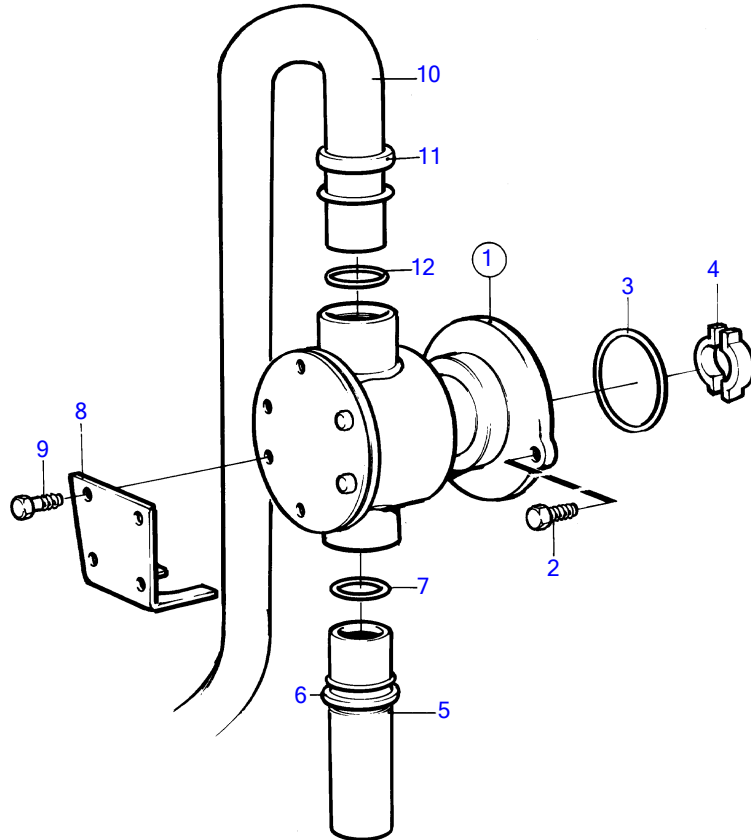

TMD41A, TMD41B, TAMD41A, TAMD41B

8008

TMD41A, TMD41B, TAMD41A, TAMD41B

REF	PART NO.	QTY	DESCRIPTION	SEE SEC.	NOTES
1	858469	1	Sea water pump		
			.	19452	
2	946173	2	Flange screw		
3	968971	1	O-ring		
4	858467	1	Companion flange		
5	847105	1	Pipe		
6	847108	1	Pipe retainer		
7	949658	1	O-ring		
8	847107	2	Lock brace		
9	963545	4	Hexagon screw		
10	838971	1	Coolant pipe		Sea water pump-oil cooler.
11	847108	1	Pipe retainer		
12	949658	1	O-ring		
13	949918	1	Shut-off cock		
14	846339	1	Spacer sleeve		
15	947827	1	Clamp		
16	965180	1	Flange screw		
17	965534	1	Bracket		
18	843075	1	Spacer sleeve		
19	965182	1	Flange screw		
20	952635	1	Clamp		
21	946544	1	Flange screw		
22	955892	1	Washer		Early type
23	945407	1	Flange nut		