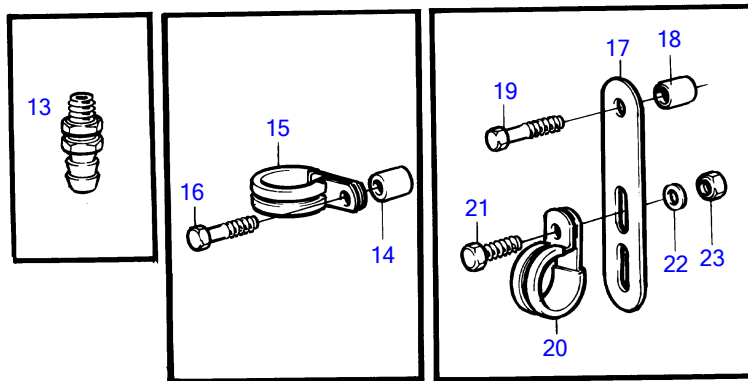

TMD41A, TMD41B, TAMD41A, TAMD41B

8008

TMD41A, TMD41B, TAMD41A, TAMD41B

REF	PART NO.	QTY	DESCRIPTION	SEE SEC.	NOTES
1	858469	1	Sea water pump		
			.	19452	
2	946173	2	Flange screw		
3	968971	1	O-ring		
4	858467	1	Companion flange		
5	847105	1	Pipe		
6	847108	1	Pipe retainer		
7	949658	1	O-ring		
8	847107	2	Lock brace		
9	963545	4	Hexagon screw		
10	838971	1	Coolant pipe		Sea water pump-oil cooler.
11	847108	1	Pipe retainer		
12	949658	1	O-ring		
13	949918	1	Shut-off cock		
14	846339	1	Spacer sleeve		
15	947827	1	Clamp		
16	965180	1	Flange screw		
17	965534	1	Bracket		
18	843075	1	Spacer sleeve		
19	965182	1	Flange screw		
20	952635	1	Clamp		
21	946544	1	Flange screw		
22	955892	1	Washer		Early type
23	945407	1	Flange nut		