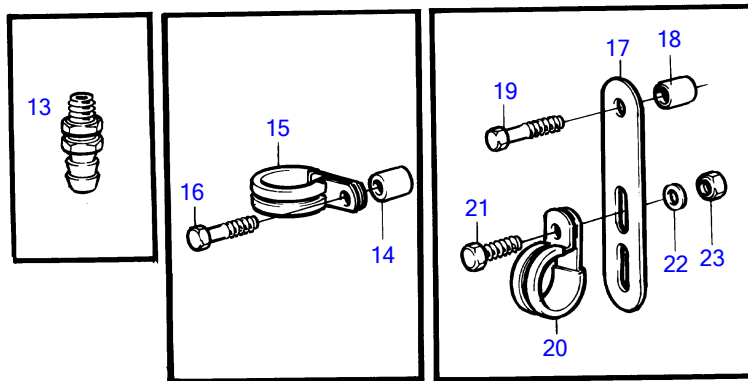

TMD41A, TMD41B, TAMD41A, TAMD41B

8008

## TMD41A, TMD41B, TAMD41A, TAMD41B

REF	PART NO.	QTY	DESCRIPTION	SEE SEC.	NOTES
1	858469	1	Sea water pump		
			.	19452	
2	946173	2	Flange screw		
3	968971	1	O-ring		
4	858467	1	Companion flange		
5	847105	1	Pipe		
6	847108	1	Pipe retainer		
7	949658	1	O-ring		
8	847107	2	Lock brace		
9	963545	4	Hexagon screw		
10	838971	1	Coolant pipe		Sea water pump-oil cooler.
11	847108	1	Pipe retainer		
12	949658	1	O-ring		
13	949918	1	Shut-off cock		
14	846339	1	Spacer sleeve		
15	947827	1	Clamp		
16	965180	1	Flange screw		
17	965534	1	Bracket		
18	843075	1	Spacer sleeve		
19	965182	1	Flange screw		
20	952635	1	Clamp		
21	946544	1	Flange screw		
22	955892	1	Washer		Early type
23	945407	1	Flange nut		