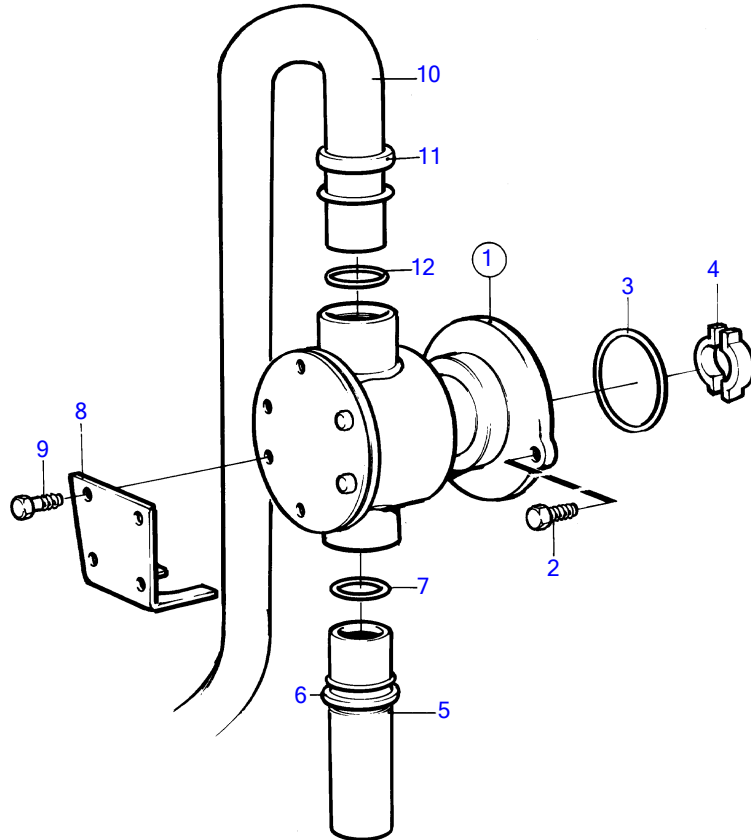

TMD41A, TMD41B, TAMD41A, TAMD41B

8008

## TMD41A, TMD41B, TAMD41A, TAMD41B

REF	PART NO.	QTY	DESCRIPTION	SEE SEC.	NOTES
1	858469	1	Sea water pump		
			.	19452	
2	946173	2	Flange screw		
3	968971	1	O-ring		
4	858467	1	Companion flange		
5	847105	1	Pipe		
6	847108	1	Pipe retainer		
7	949658	1	O-ring		
8	847107	2	Lock brace		
9	963545	4	Hexagon screw		
10	838971	1	Coolant pipe		Sea water pump-oil cooler.
11	847108	1	Pipe retainer		
12	949658	1	O-ring		
13	949918	1	Shut-off cock		
14	846339	1	Spacer sleeve		
15	947827	1	Clamp		
16	965180	1	Flange screw		
17	965534	1	Bracket		
18	843075	1	Spacer sleeve		
19	965182	1	Flange screw		
20	952635	1	Clamp		
21	946544	1	Flange screw		
22	955892	1	Washer		Early type
23	945407	1	Flange nut		