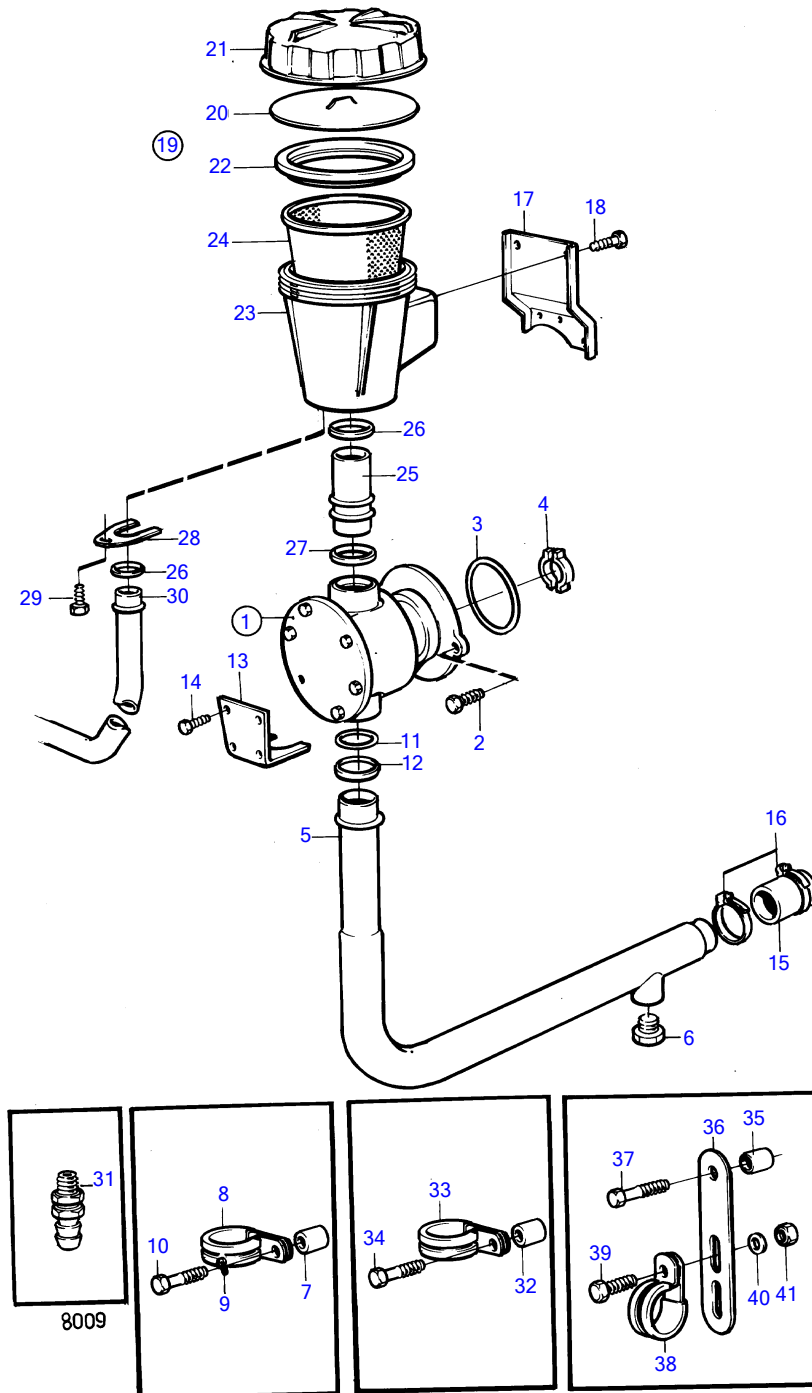

D41A, D41B, AQAD41A, AD41A, AD41B

D41A, D41B, AQAD41A, AD41A, AD41B

REF	PART NO.	QTY	DESCRIPTION	SEE SEC.	NOTES
1	858469	1	Sea water pump	19452	
	858469	1	Sea water pump	19452	AD41B, SN-2204141572
	3583115	1	Sea water pump	36999	AD41B, SN2204141573-
2	946173	2	Flange screw		
3	968971	1	O-ring		
4	858467	1	Companion flange		
5	858544	1	Coolant pipe		Sea water pump-shield
6	192134	1	Plug		
7	11978	2	Washer		
8	943717	2	Clamp		
9	955894	2	Washer		
10	946173	2	Flange screw		
11	949658	1	O-ring		
12	847108	1	Pipe retainer		
13	847107	1	Lock brace		
14	963545	2	Hexagon screw		
15	858517	1	Hose		See group 4A
16	961670	2	Hose clamp		
17	842742	1	Bracket		
18	944926	4	Flange screw		
19	842924	1	Strainer		
20	842982	1	• Pressure plate		
21	842722	1	• Cover		
22	842724	1	• Sealing		
23		1	• housing		
24	842723	1	• Strainer		
25	842743	1	Tube		
26	858986	2	Sealing ring		(842744)
27	949658	1	O-ring		
28	829691	1	Retainer		
29	965175	1	Flange screw		
30	838973	1	Coolant pipe		Strainer-oil cooler
31	949918	1	Shut-off cock		
32	846339	1	Spacer sleeve		
33	947827	1	Clamp		
34	965180	1	Flange screw		
35	843075	1	Spacer sleeve		
36	965534	1	Bracket		
37	965182	1	Flange screw		
38	952635	1	Clamp		
39	946544	1	Flange screw		
40	955892	1	Washer		Early type
41	945407	1	Flange nut		