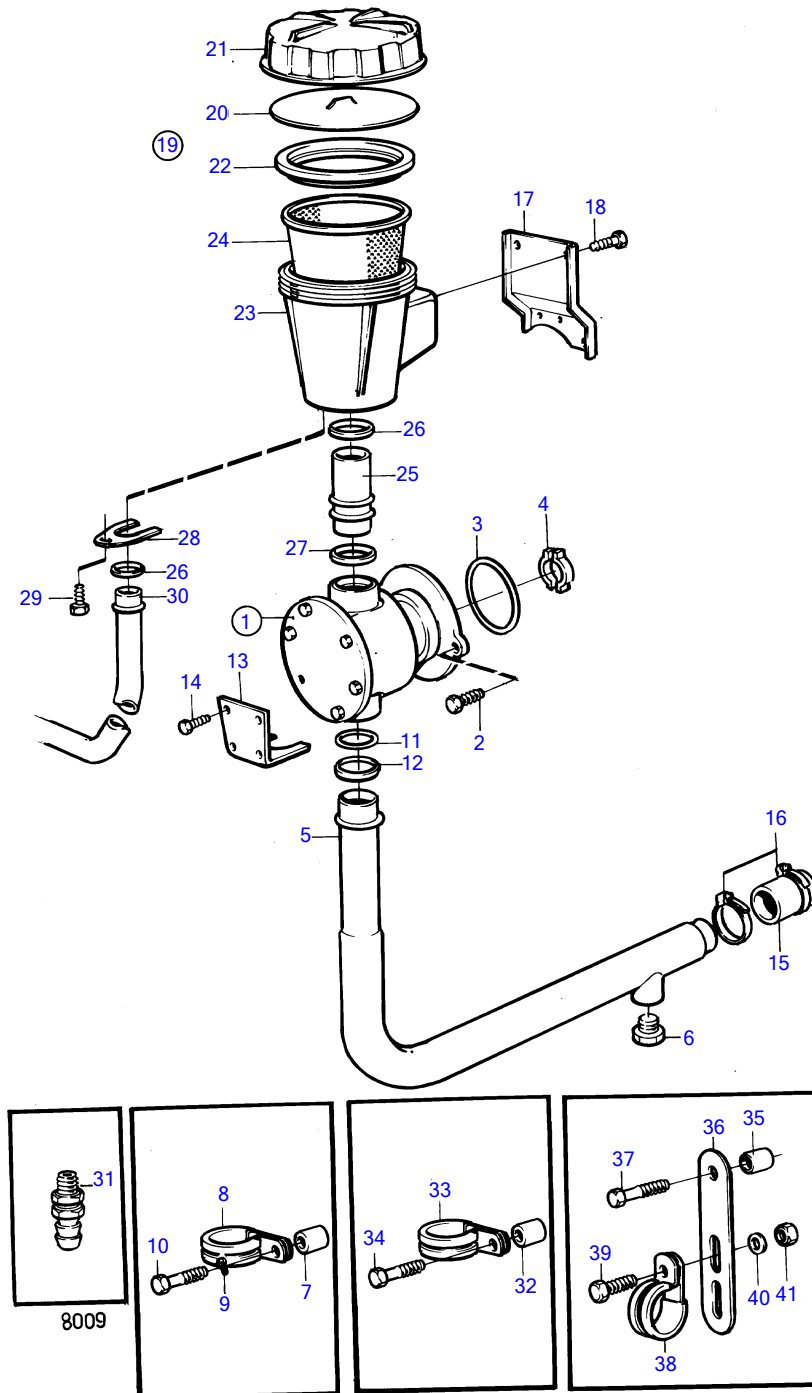

D41A, D41B, AQAD41A, AD41A, AD41B

## D41A, D41B, AQAD41A, AD41A, AD41B

REF	PART NO.	QTY	DESCRIPTION	SEE SEC.	NOTES
1	858469	1	Sea water pump	19452	
	858469	1	Sea water pump	19452	AD41B, SN-2204141572
	3583115	1	Sea water pump	36999	AD41B, SN2204141573-
2	946173	2	Flange screw		
3	968971	1	O-ring		
4	858467	1	Companion flange		
5	858544	1	Coolant pipe		Sea water pump-shield
6	192134	1	Plug		
7	11978	2	Washer		
8	943717	2	Clamp		
9	955894	2	Washer		
10	946173	2	Flange screw		
11	949658	1	O-ring		
12	847108	1	Pipe retainer		
13	847107	1	Lock brace		
14	963545	2	Hexagon screw		
15	858517	1	Hose		See group 4A
16	961670	2	Hose clamp		
17	842742	1	Bracket		
18	944926	4	Flange screw		
19	842924	1	Strainer		
20	842982	1	• Pressure plate		
21	842722	1	• Cover		
22	842724	1	• Sealing		
23		1	• housing		
24	842723	1	• Strainer		
25	842743	1	Tube		
26	858986	2	Sealing ring		(842744)
27	949658	1	O-ring		
28	829691	1	Retainer		
29	965175	1	Flange screw		
30	838973	1	Coolant pipe		Strainer-oil cooler
31	949918	1	Shut-off cock		
32	846339	1	Spacer sleeve		
33	947827	1	Clamp		
34	965180	1	Flange screw		
35	843075	1	Spacer sleeve		
36	965534	1	Bracket		
37	965182	1	Flange screw		
38	952635	1	Clamp		
39	946544	1	Flange screw		
40	955892	1	Washer		Early type
41	945407	1	Flange nut		