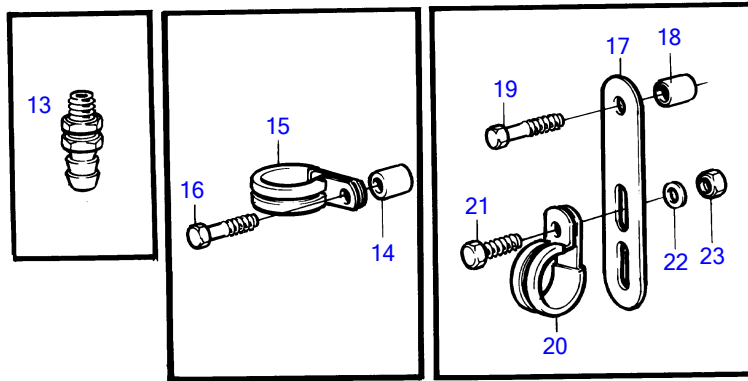

TMD41A, TMD41B, TAMD41A, TAMD41B

8008

TMD41A, TMD41B, TAMD41A, TAMD41B

REF	PART NO.	QTY	DESCRIPTION	SEE SEC.	NOTES
1	858469	1	Sea water pump		
			.	19452	
2	946173	2	Flange screw		
3	968971	1	O-ring		
4	858467	1	Companion flange		
5	847105	1	Pipe		
6	847108	1	Pipe retainer		
7	949658	1	O-ring		
8	847107	2	Lock brace		
9	963545	4	Hexagon screw		
10	838971	1	Coolant pipe		Sea water pump-oil cooler.
11	847108	1	Pipe retainer		
12	949658	1	O-ring		
13	949918	1	Shut-off cock		
14	846339	1	Spacer sleeve		
15	947827	1	Clamp		
16	965180	1	Flange screw		
17	965534	1	Bracket		
18	843075	1	Spacer sleeve		
19	965182	1	Flange screw		
20	952635	1	Clamp		
21	946544	1	Flange screw		
22	955892	1	Washer		Early type
23	945407	1	Flange nut		