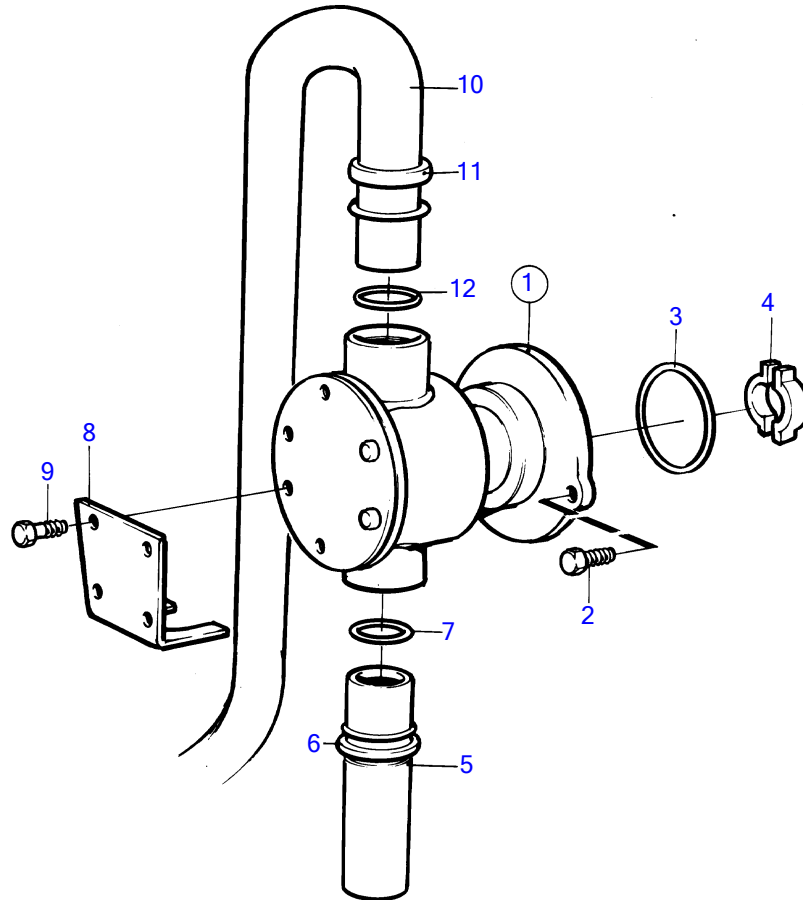

TAMD41A

8399

TAMD41A

REF	PART NO.	QTY	DESCRIPTION	SEE SEC.	NOTES
1	858701	1	Sea water pump		
			.	19453	
2	946173	2	Flange screw		
3	968971	1	O-ring		
4	858467	1	Companion flange		
5	847105	1	Pipe		
6	847108	1	Pipe retainer		
7	949658	1	O-ring		
8	847107	2	Lock brace		
9	963545	2	Hexagon screw		
10	838971	1	Coolant pipe		Sea water pump-oil cooler.
11	847108	1	Pipe retainer		
12	949658	1	O-ring		
13	949918	1	Shut-off cock		
14	846339	1	Spacer sleeve		
15	947827	1	Clamp		
16	965180	1	Flange screw		
17	965534	1	Bracket		
18	843075	1	Spacer sleeve		
19	965182	1	Flange screw		
20	952635	1	Clamp		
21	946544	1	Flange screw		
22	945407	1	Flange nut		