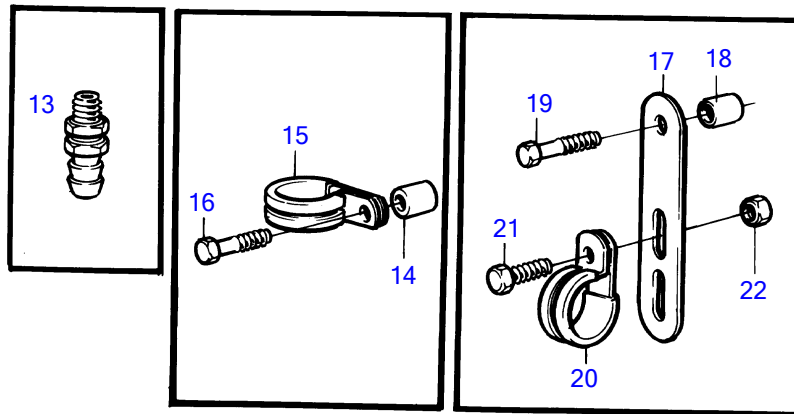

TAMD41A

8399

TAMD41A

REF	PART NO.	QTY	DESCRIPTION	SEE SEC.	NOTES
1	858701	1	Sea water pump		
			.	19453	
2	946173	2	Flange screw		
3	968971	1	O-ring		
4	858467	1	Companion flange		
5	847105	1	Pipe		
6	847108	1	Pipe retainer		
7	949658	1	O-ring		
8	847107	2	Lock brace		
9	963545	2	Hexagon screw		
10	838971	1	Coolant pipe		Sea water pump-oil cooler.
11	847108	1	Pipe retainer		
12	949658	1	O-ring		
13	949918	1	Shut-off cock		
14	846339	1	Spacer sleeve		
15	947827	1	Clamp		
16	965180	1	Flange screw		
17	965534	1	Bracket		
18	843075	1	Spacer sleeve		
19	965182	1	Flange screw		
20	952635	1	Clamp		
21	946544	1	Flange screw		
22	945407	1	Flange nut		